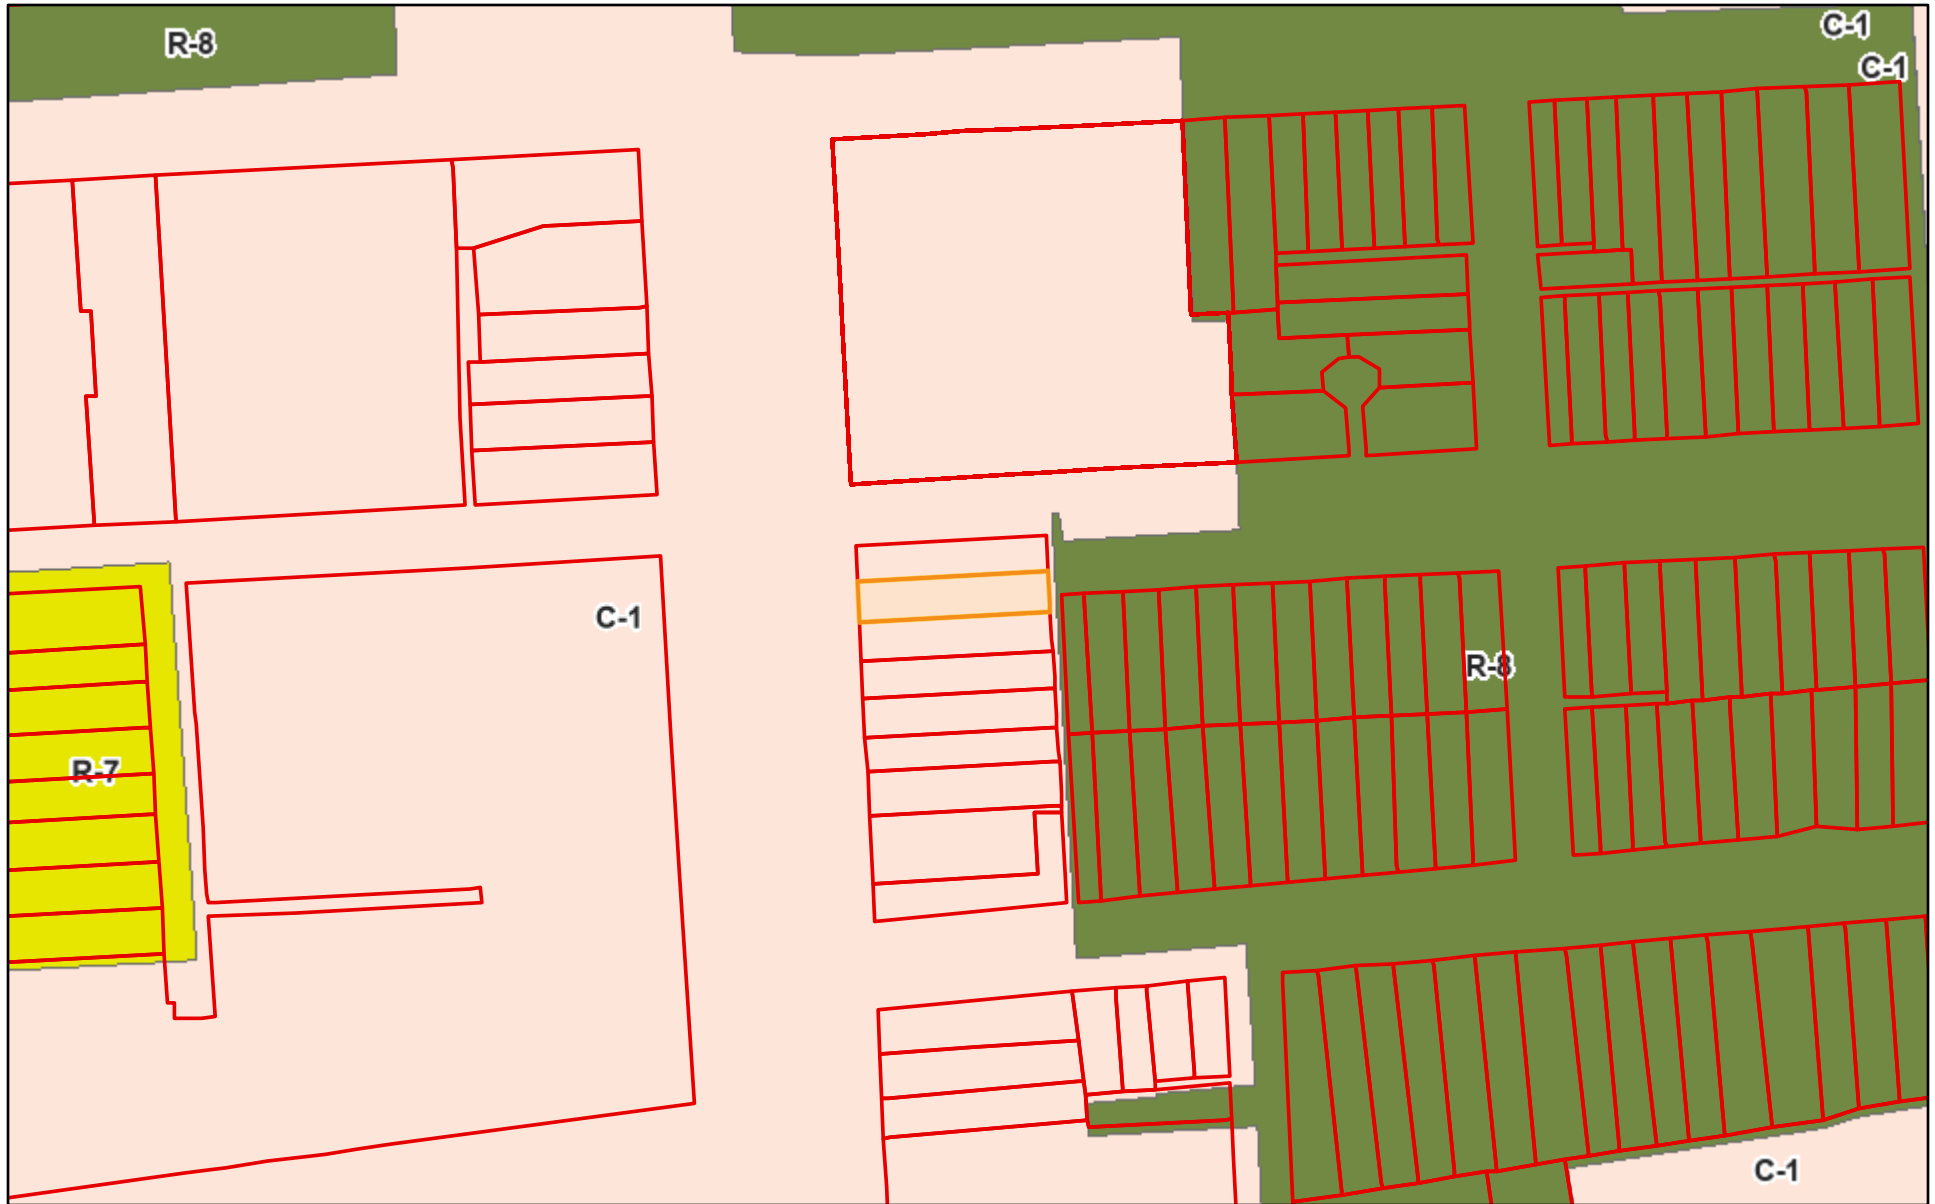

Zoning - Baltimore CityView Map

5/13/2026, 11:25:15 AM

 Real Property Information  R-7  Baltimore Addresses

Zoning (2017 to Present)  R-8  C-1

 World_Hillshade

1:1,027

0 0.01 0.01 0.02 mi

0 0.01 0.02 0.04 km