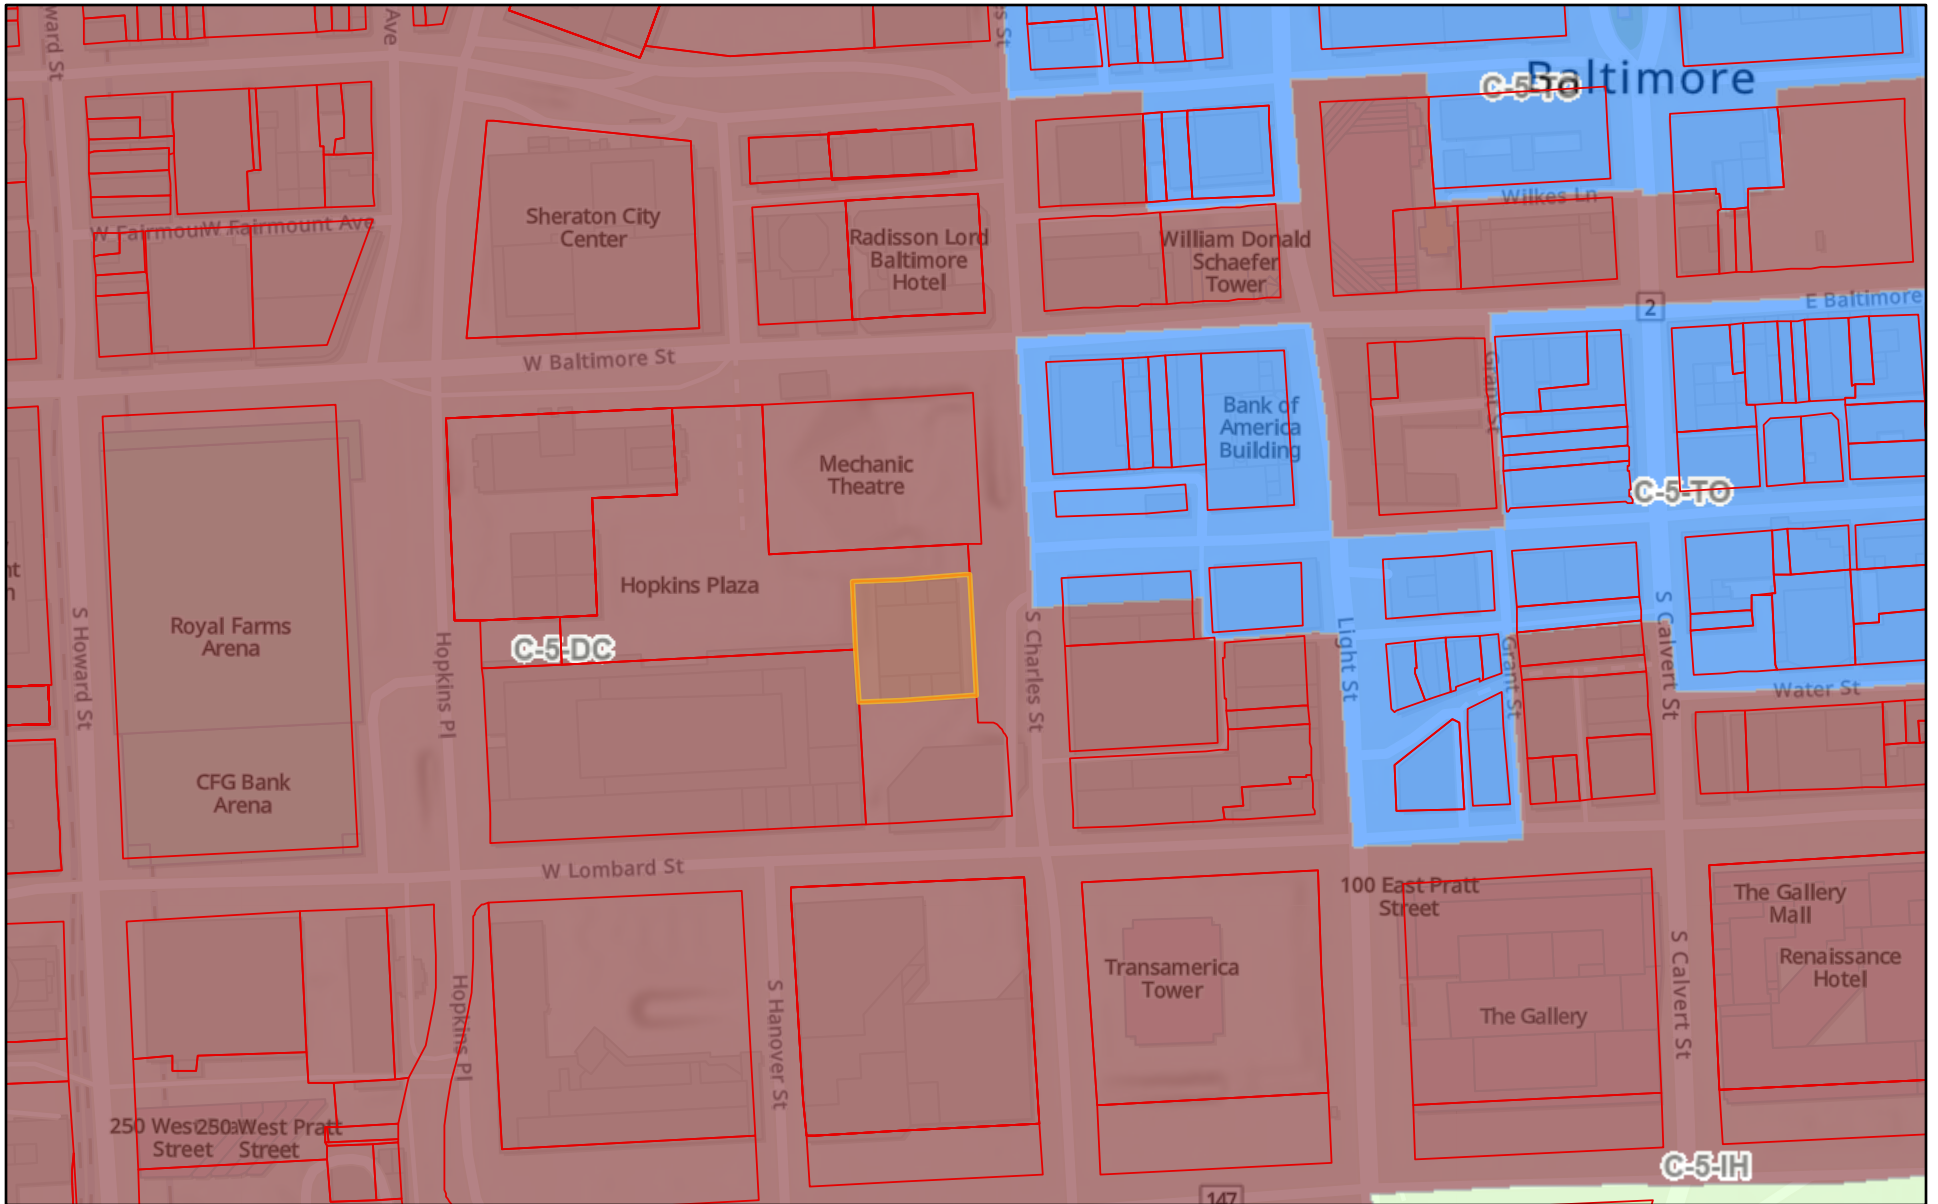

# Baltimore CityView Map

5/5/2026, 10:44:03 AM

- Real Property Information
- C-5-IH World\_Hillshade
- Zoning (2017 to Present)
- C-5-TO World\_Hillshade
- C-5-DC

Sources: Esri, TomTom, Garmin, FAO, NOAA, USGS, © OpenStreetMap contributors, and the GIS User Community, Sources: Esri, Vantor, Airbus DS,