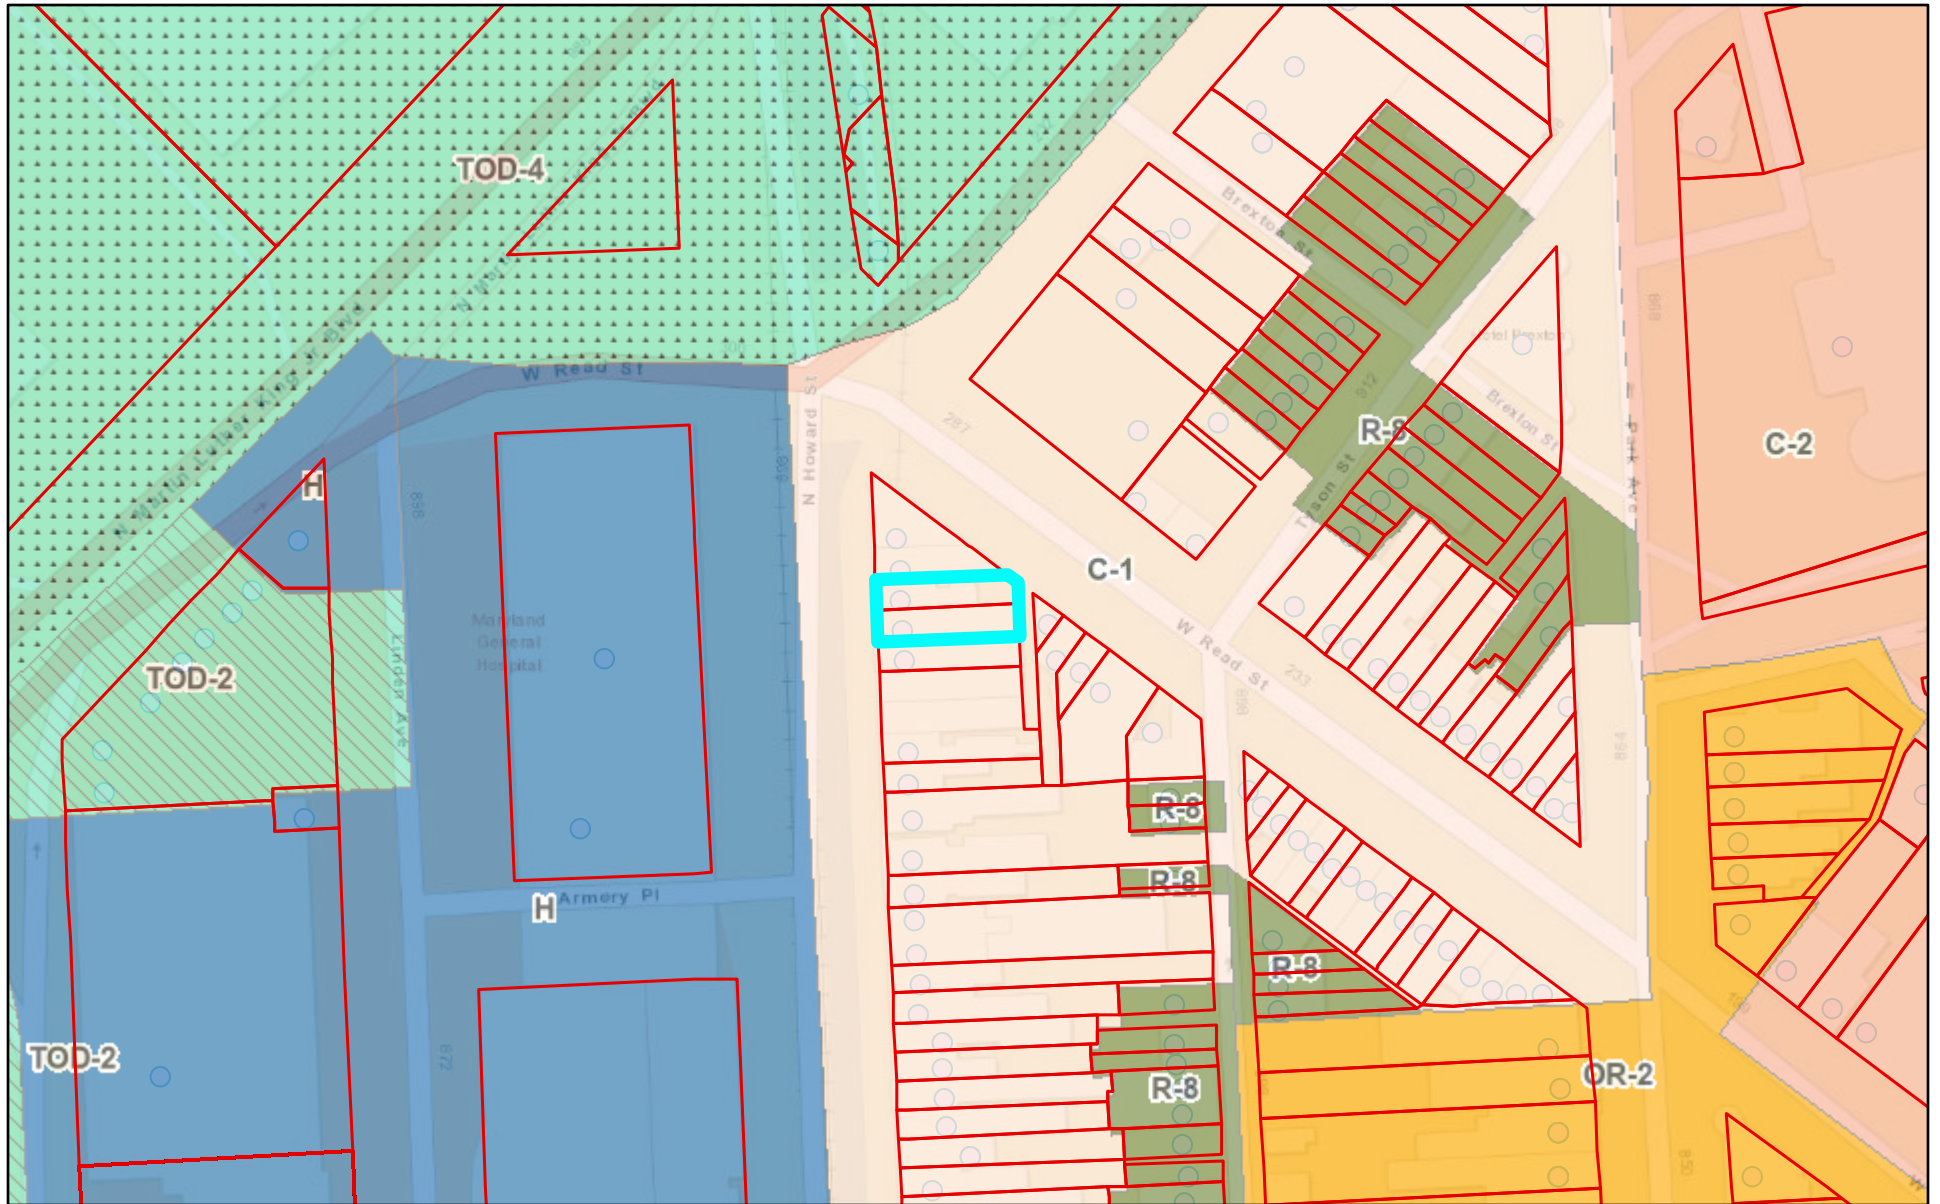

# Zoning - Baltimore CityView Map

5/29/2026, 8:23:36 AM

- Real Property Information
- C-2
- R-8
- H
- TOD-2
- C-1
- OR-2
- TOD-4
- Baltimore Addresses
- World\_Street\_Map

1:1,549

0 0.01 0.02 0.04 mi

0 0.01 0.03 0.06 km

City of Baltimore, Baltimore County Government, VITA, Esri, HERE, Garmin, INCREMENT P, NGA, USGS