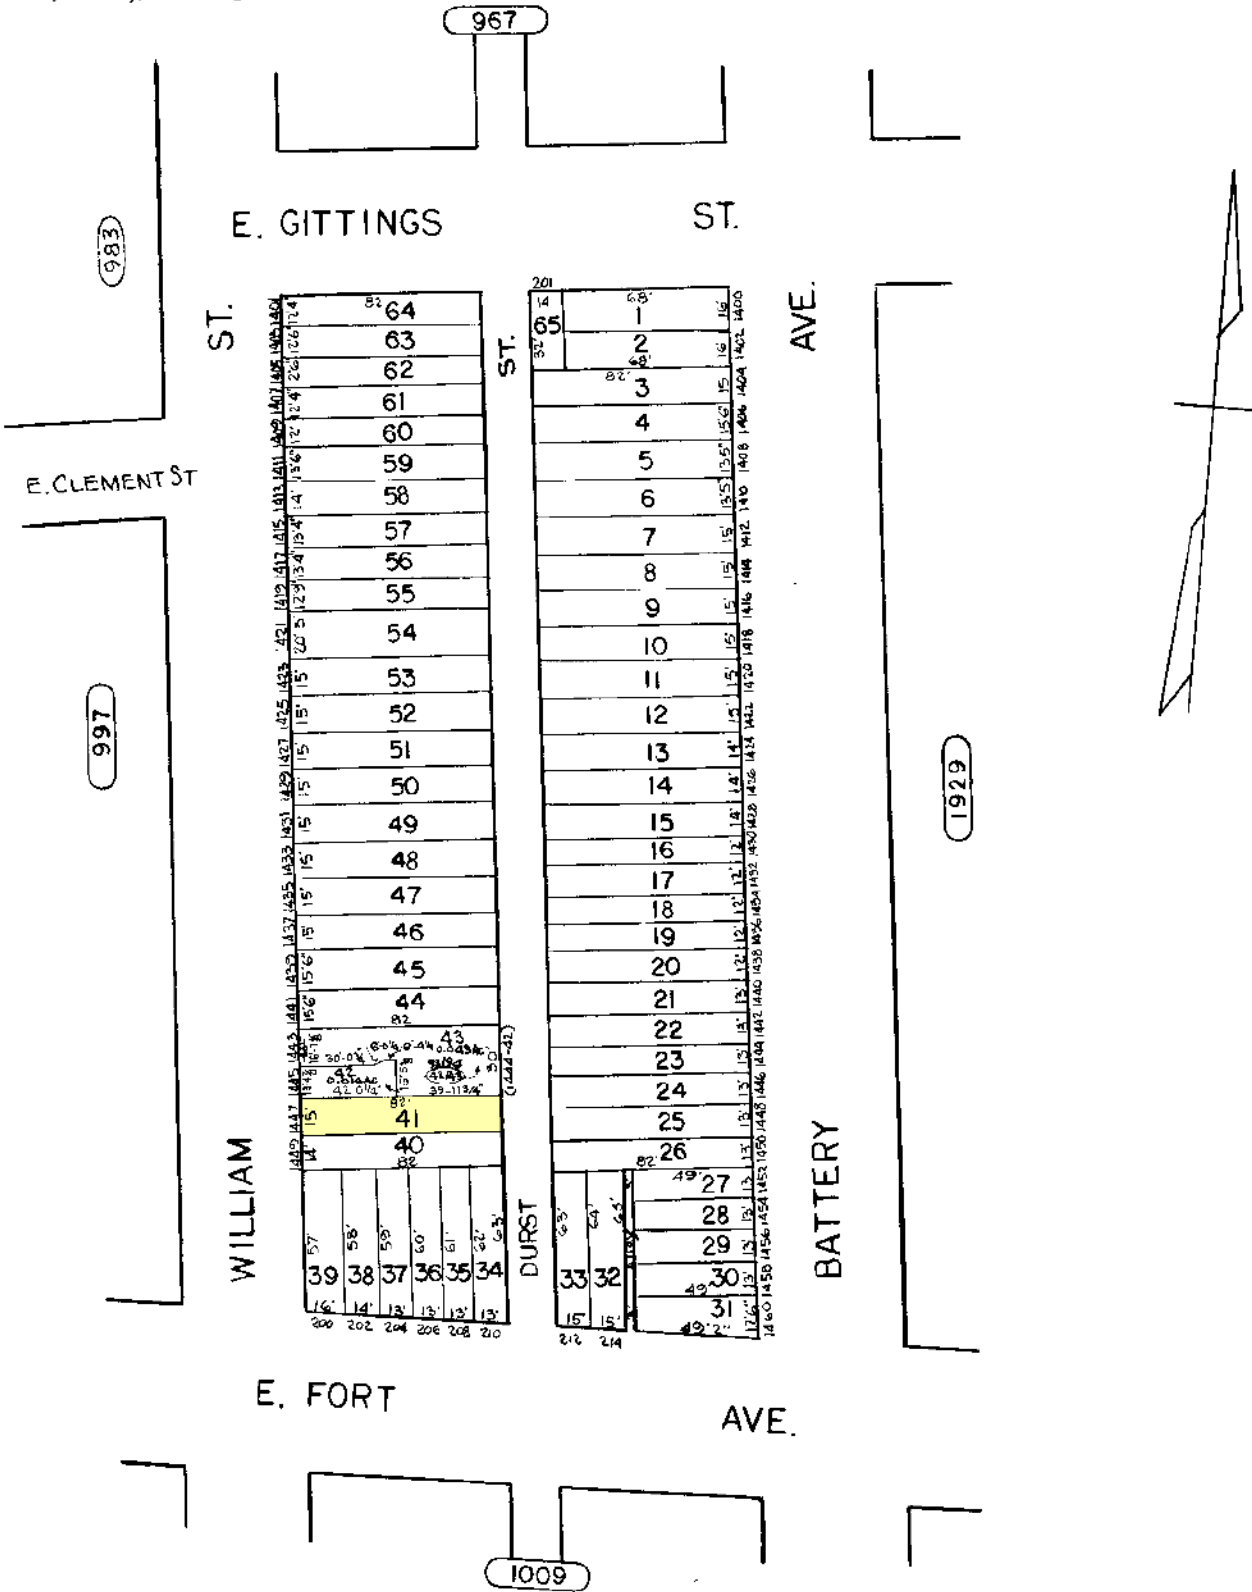

**REVISIONS**

LOT 6.5 ST NAME COR. PER PLS C.54/639E  
 LOT 42/43 DIV PER SUB-DIV. C.54/639E

TRACED BY R. KLAGES

LETTERED BY R. K.

CHECKED BY

**NOTICE**

THIS IS A REAL PROPERTY PLAT AS PROVIDED FOR UNDER ARTICLE 76(d) OF THE CITY CHARTER IT IS COMPILED FROM TITLE AND OTHER SOURCES AND IS NOT AN AUTHENTIC SURVEY.

CITY OF BALTIMORE  
 DEPARTMENT OF PUBLIC WORKS

PROPERTY LOCATION DIVISION

WARD **24** SECTION **4**  
 BLOCK **998**

SCALE 1" = 50'

DATE FEBRUARY 1967