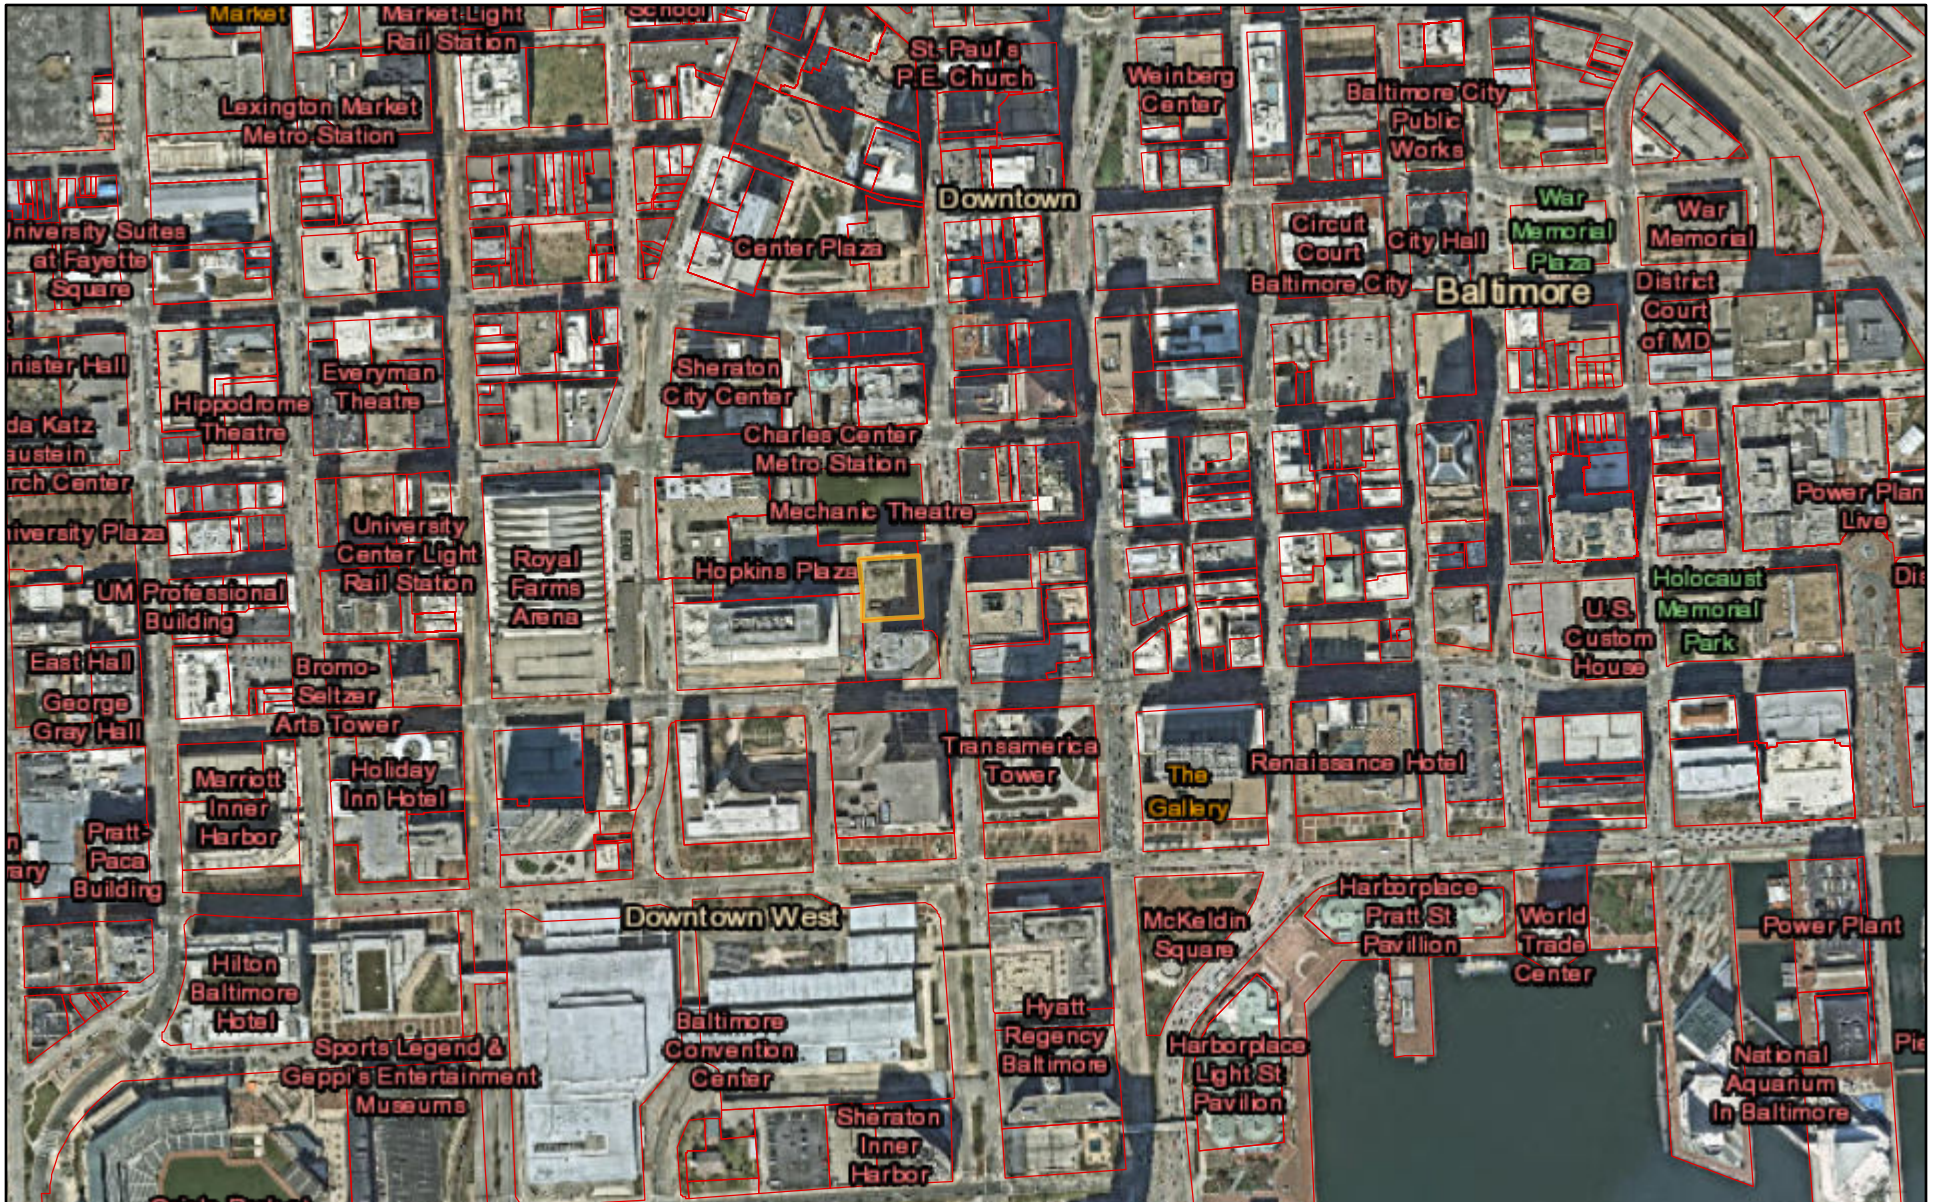

Baltimore CityView Map

5/5/2026, 10:57:20 AM

- World_Boundaries_and_Places
- Real Property Information
- World Imagery

- Low Resolution 15m Imagery
- High Resolution 60cm Imagery
- High Resolution 30cm Imagery