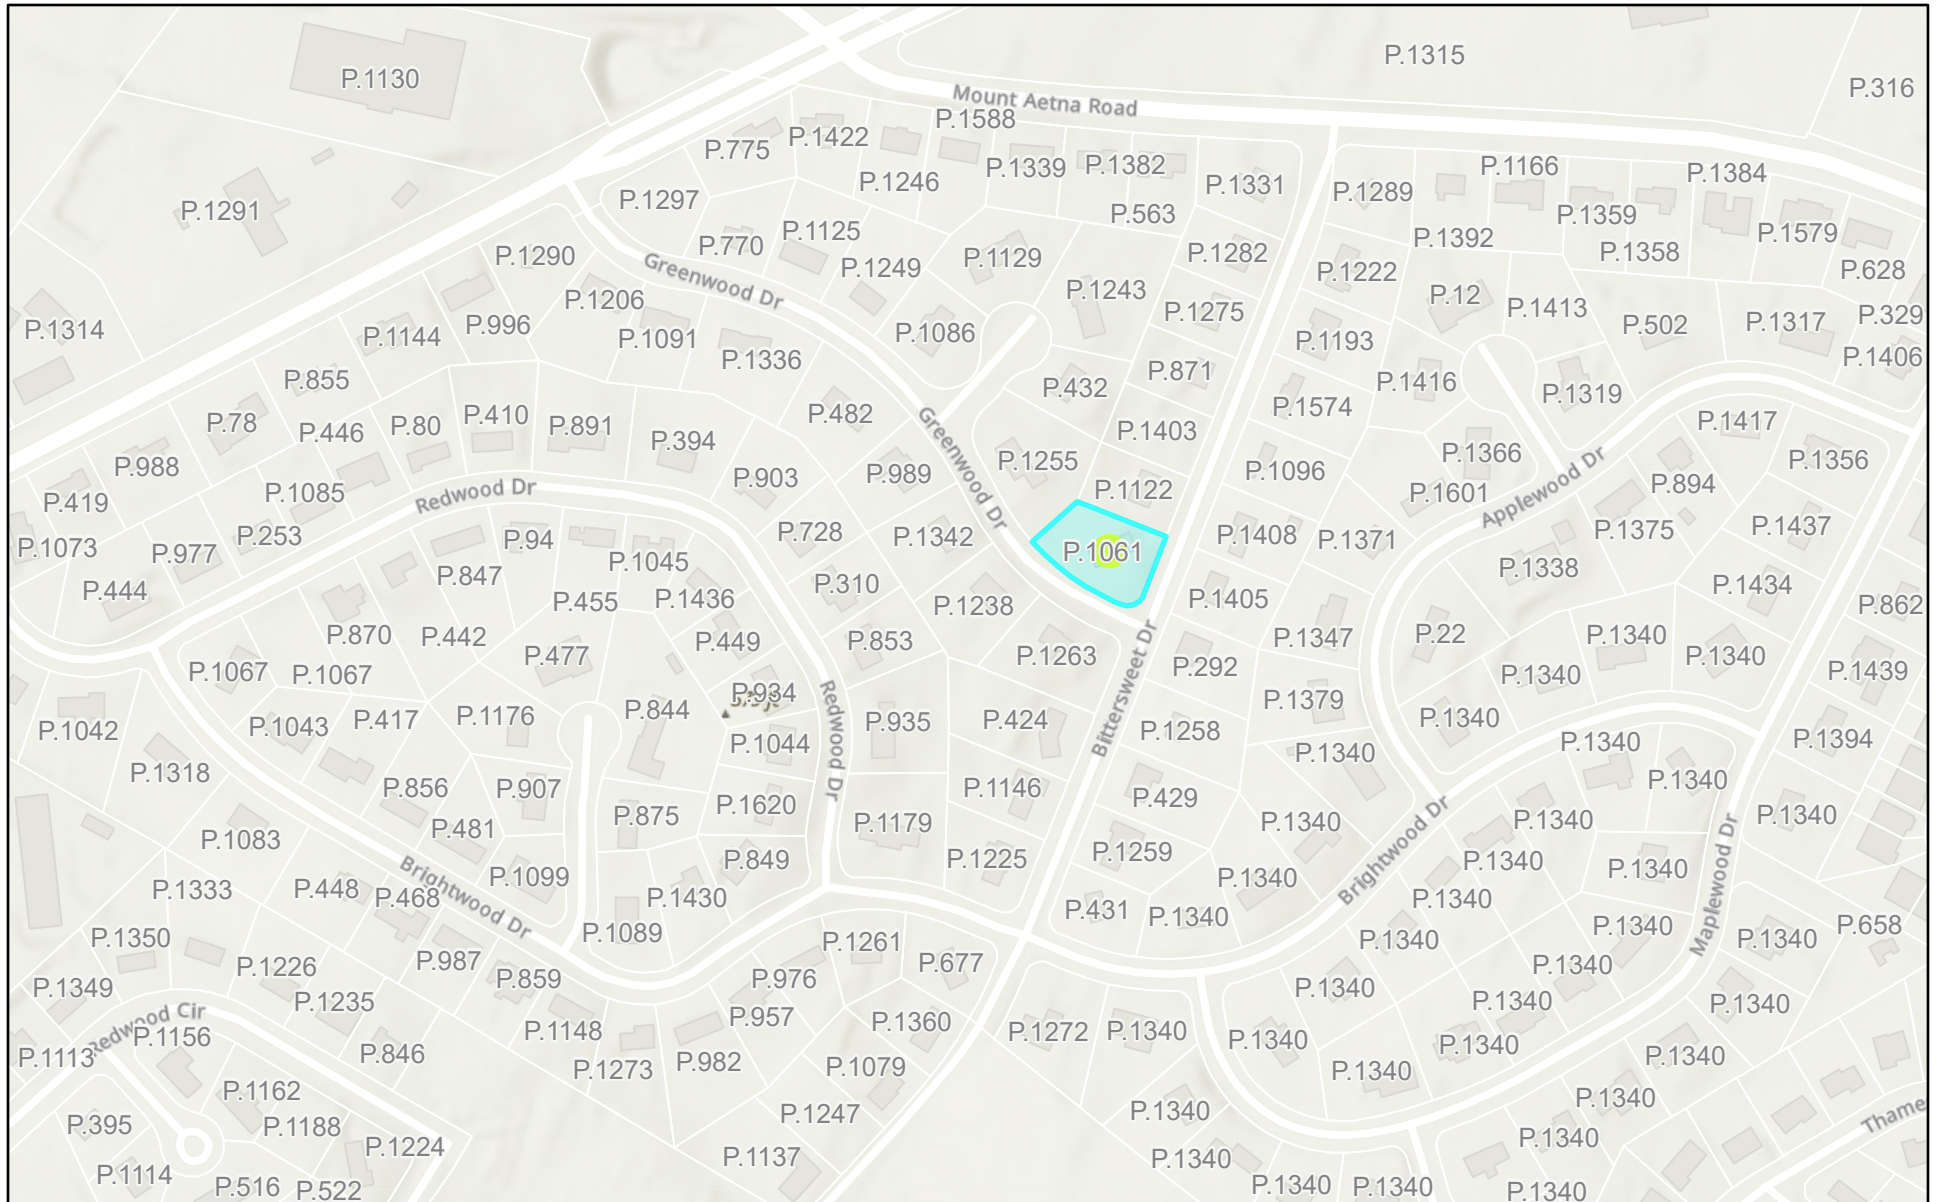

# ArcGIS Web Map

5/11/2026, 1:48:13 PM

-  Washington
-  AddressPOI

Property view

World\_Hillshade

Sources: Esri, TomTom, Garmin, FAO, NOAA, USGS, © OpenStreetMap contributors, and the GIS User Community, Sources: Esri, Vantor, Airbus DS,