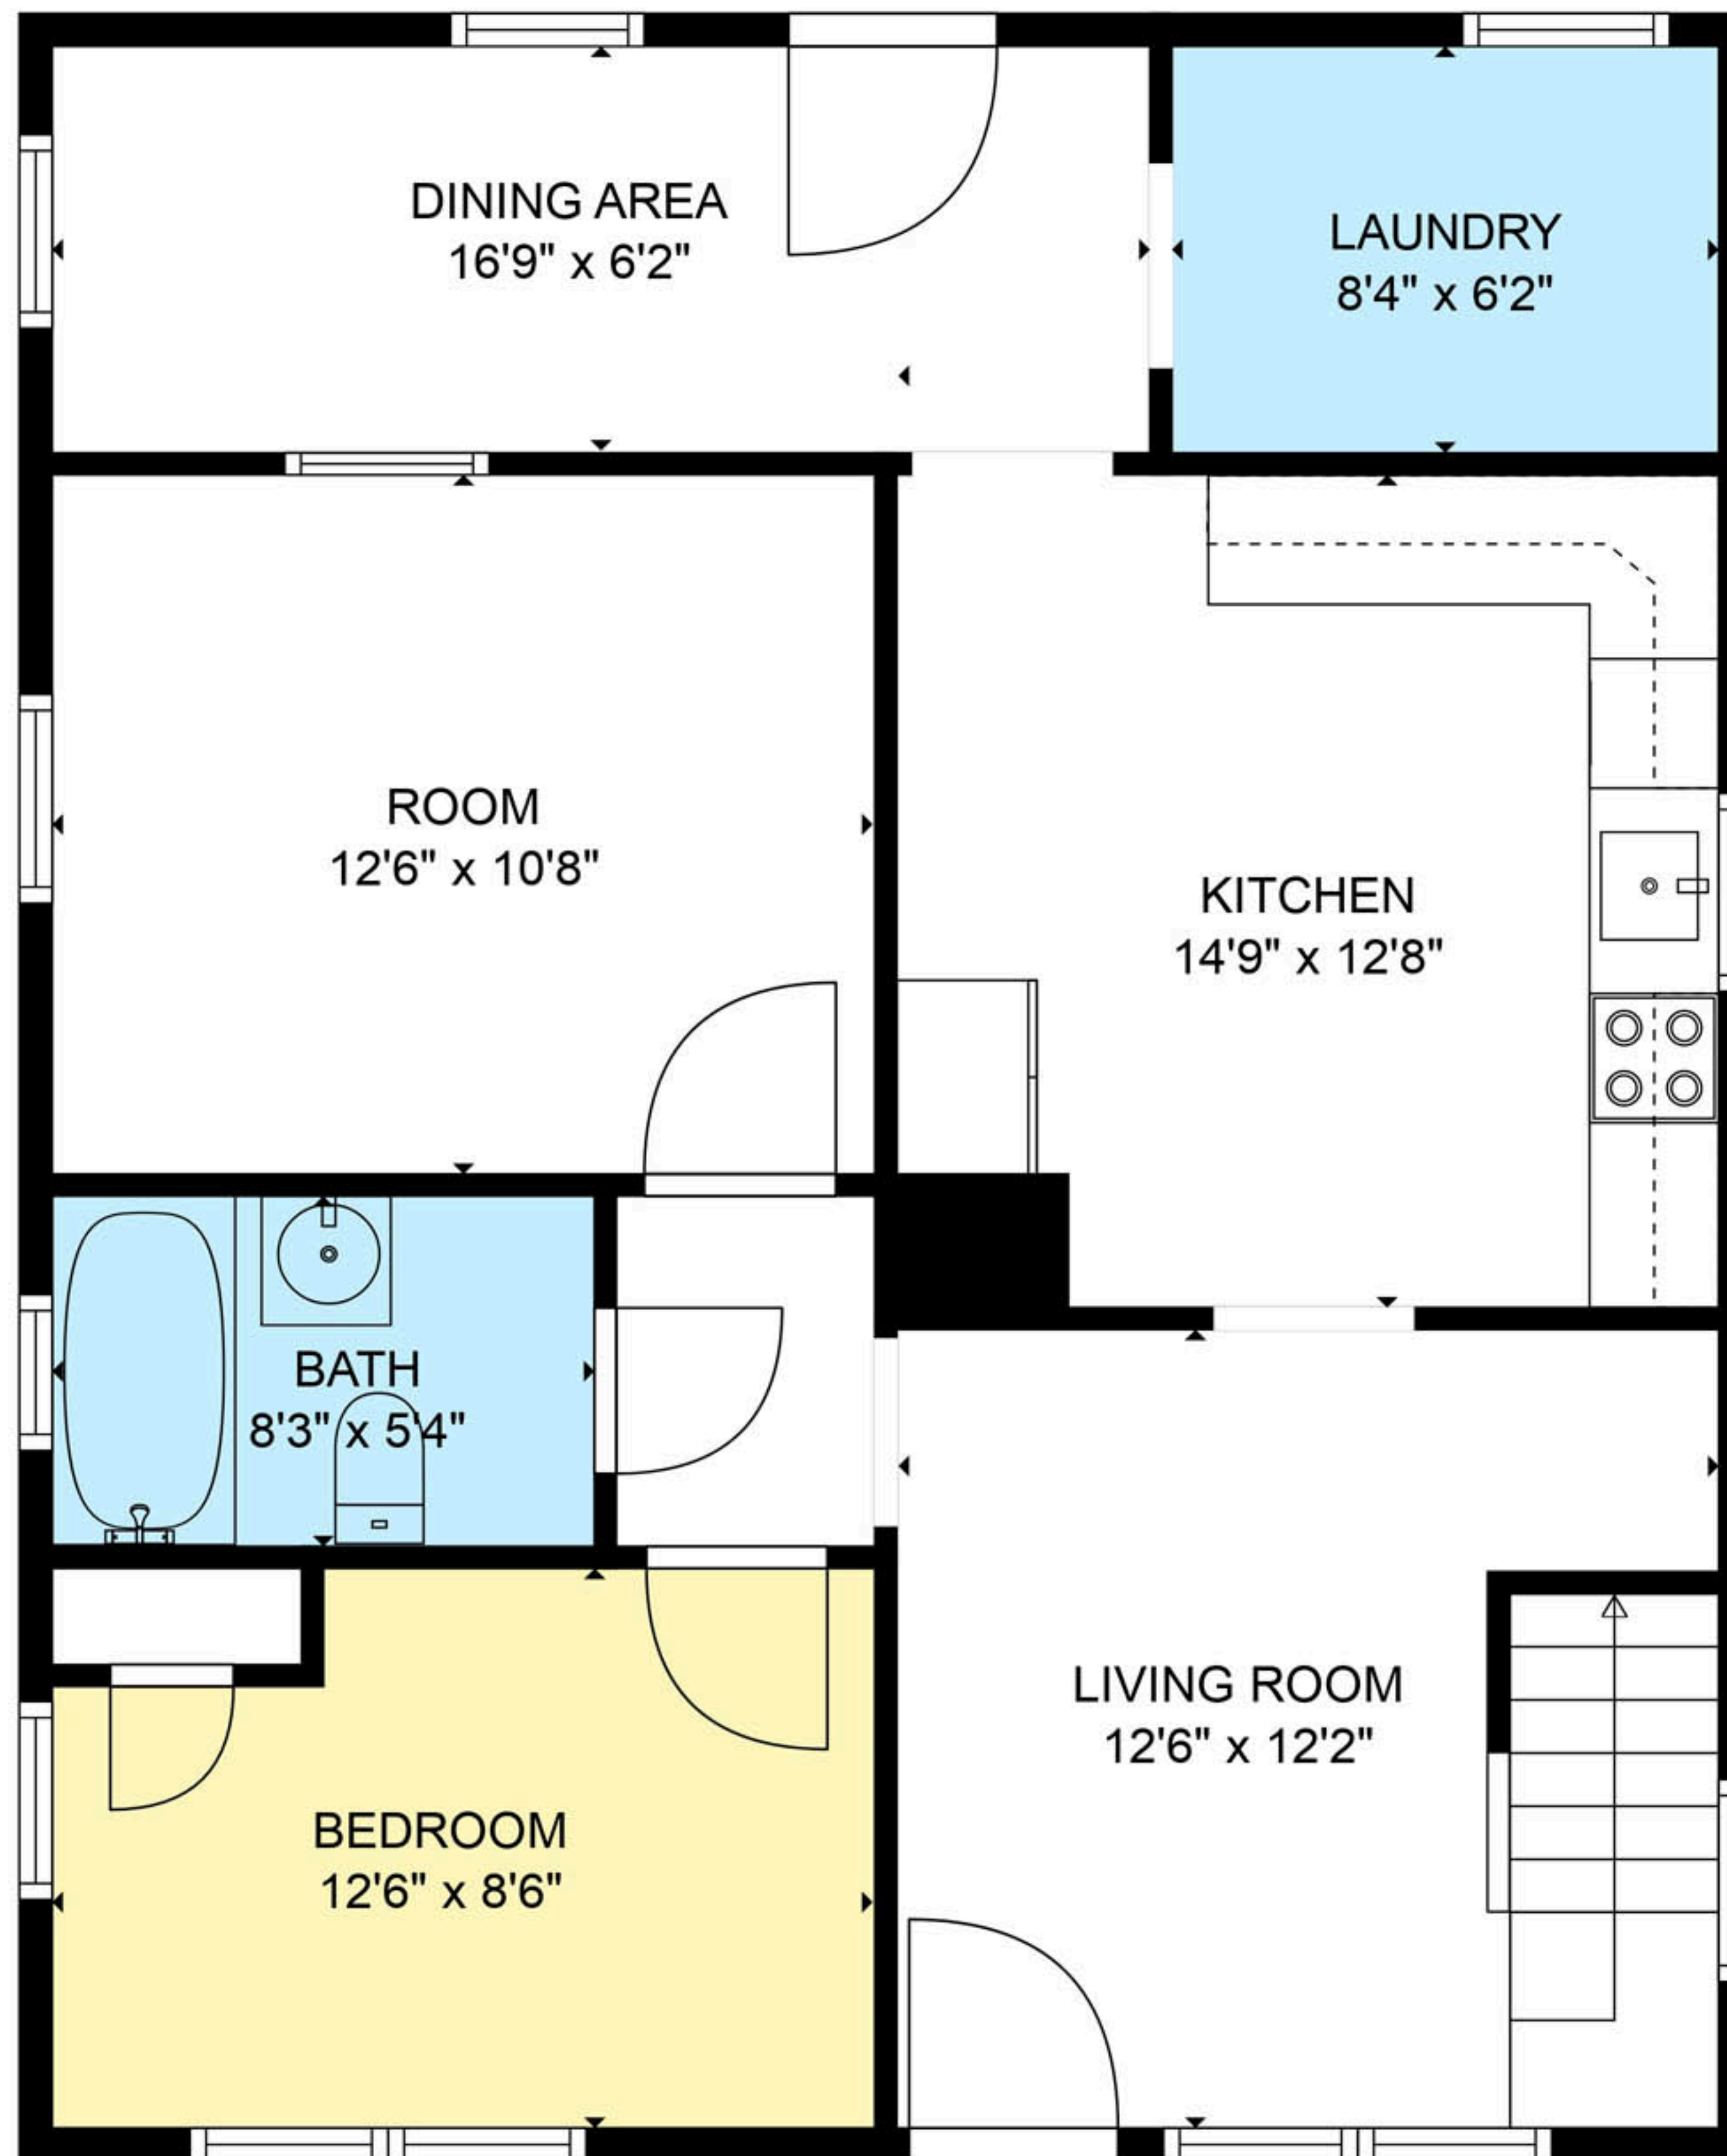

FLOOR 1

FLOOR 2

**TOTAL: 1078 sq. ft**  
 FLOOR 1: 807 sq. ft, FLOOR 2: 271 sq. ft  
 EXCLUDED AREAS: LOW CEILING: 86 sq. ft

Measurements are calculated and deemed highly reliable but not guaranteed.

**TOTAL: 1078 sq. ft**

FLOOR 1: 807 sq. ft, FLOOR 2: 271 sq. ft  
 EXCLUDED AREAS: LOW CEILING: 86 sq. ft

Measurements are calculated and deemed highly reliable but not guaranteed.

**TOTAL: 1078 sq. ft**

FLOOR 1: 807 sq. ft, FLOOR 2: 271 sq. ft  
EXCLUDED AREAS: LOW CEILING: 86 sq. ft