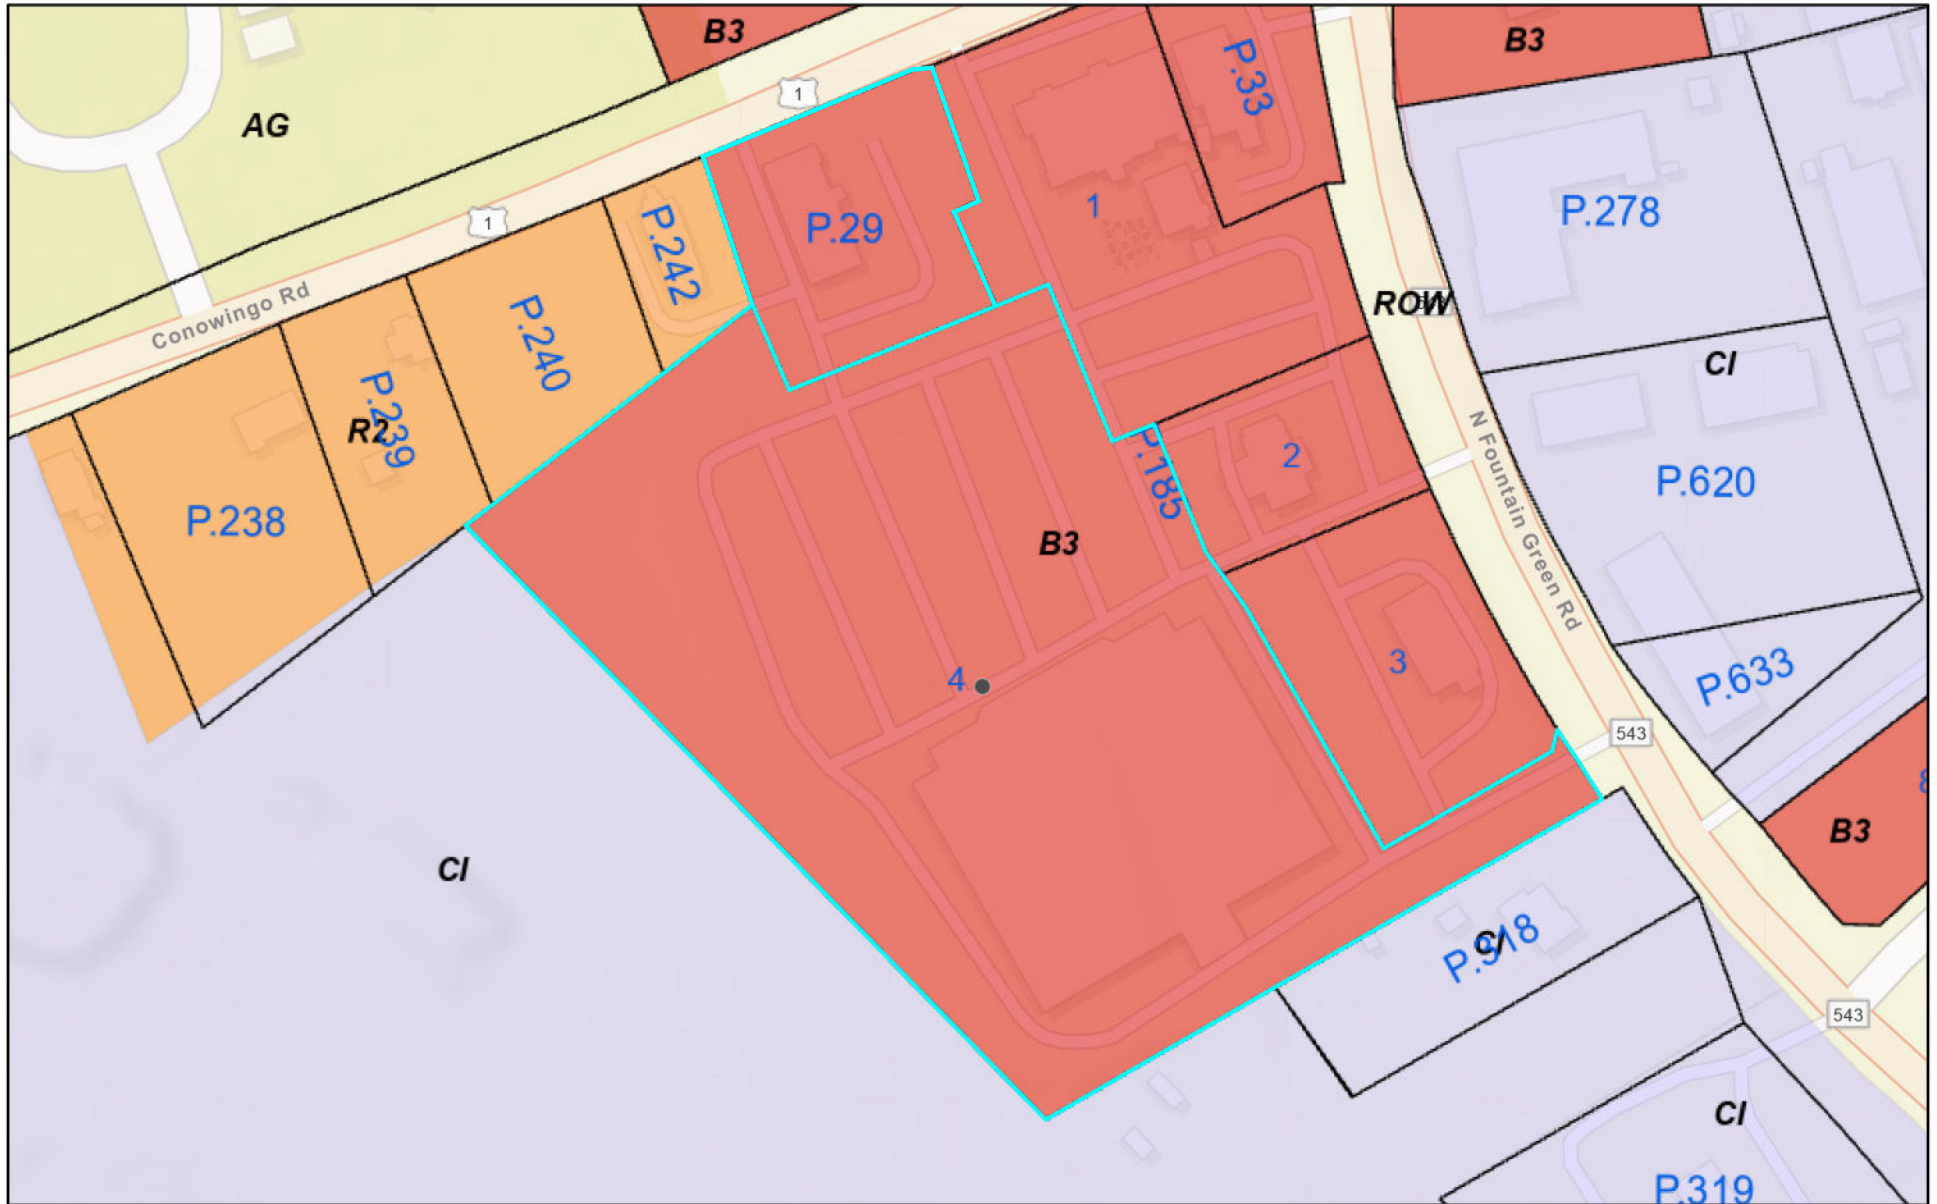

Zoning Map - Harford County WebGIS

10/21/2024, 3:06:57 PM

- Harford County Boundary
- Cadastral
- 2017 Zoning
 - AG Agricultural District
 - B3 General Business District
- CI Commercial Industrial District
- R2 Urban Residential District

Sources: Esri, Airbus DS, USGS, NGA, NASA, CGIAR, N Robinson, NCEAS, NLS, OS, NMA, Geodatastyrelsen, Rijkswaterstaat, GSA, Geoland, FEMA,