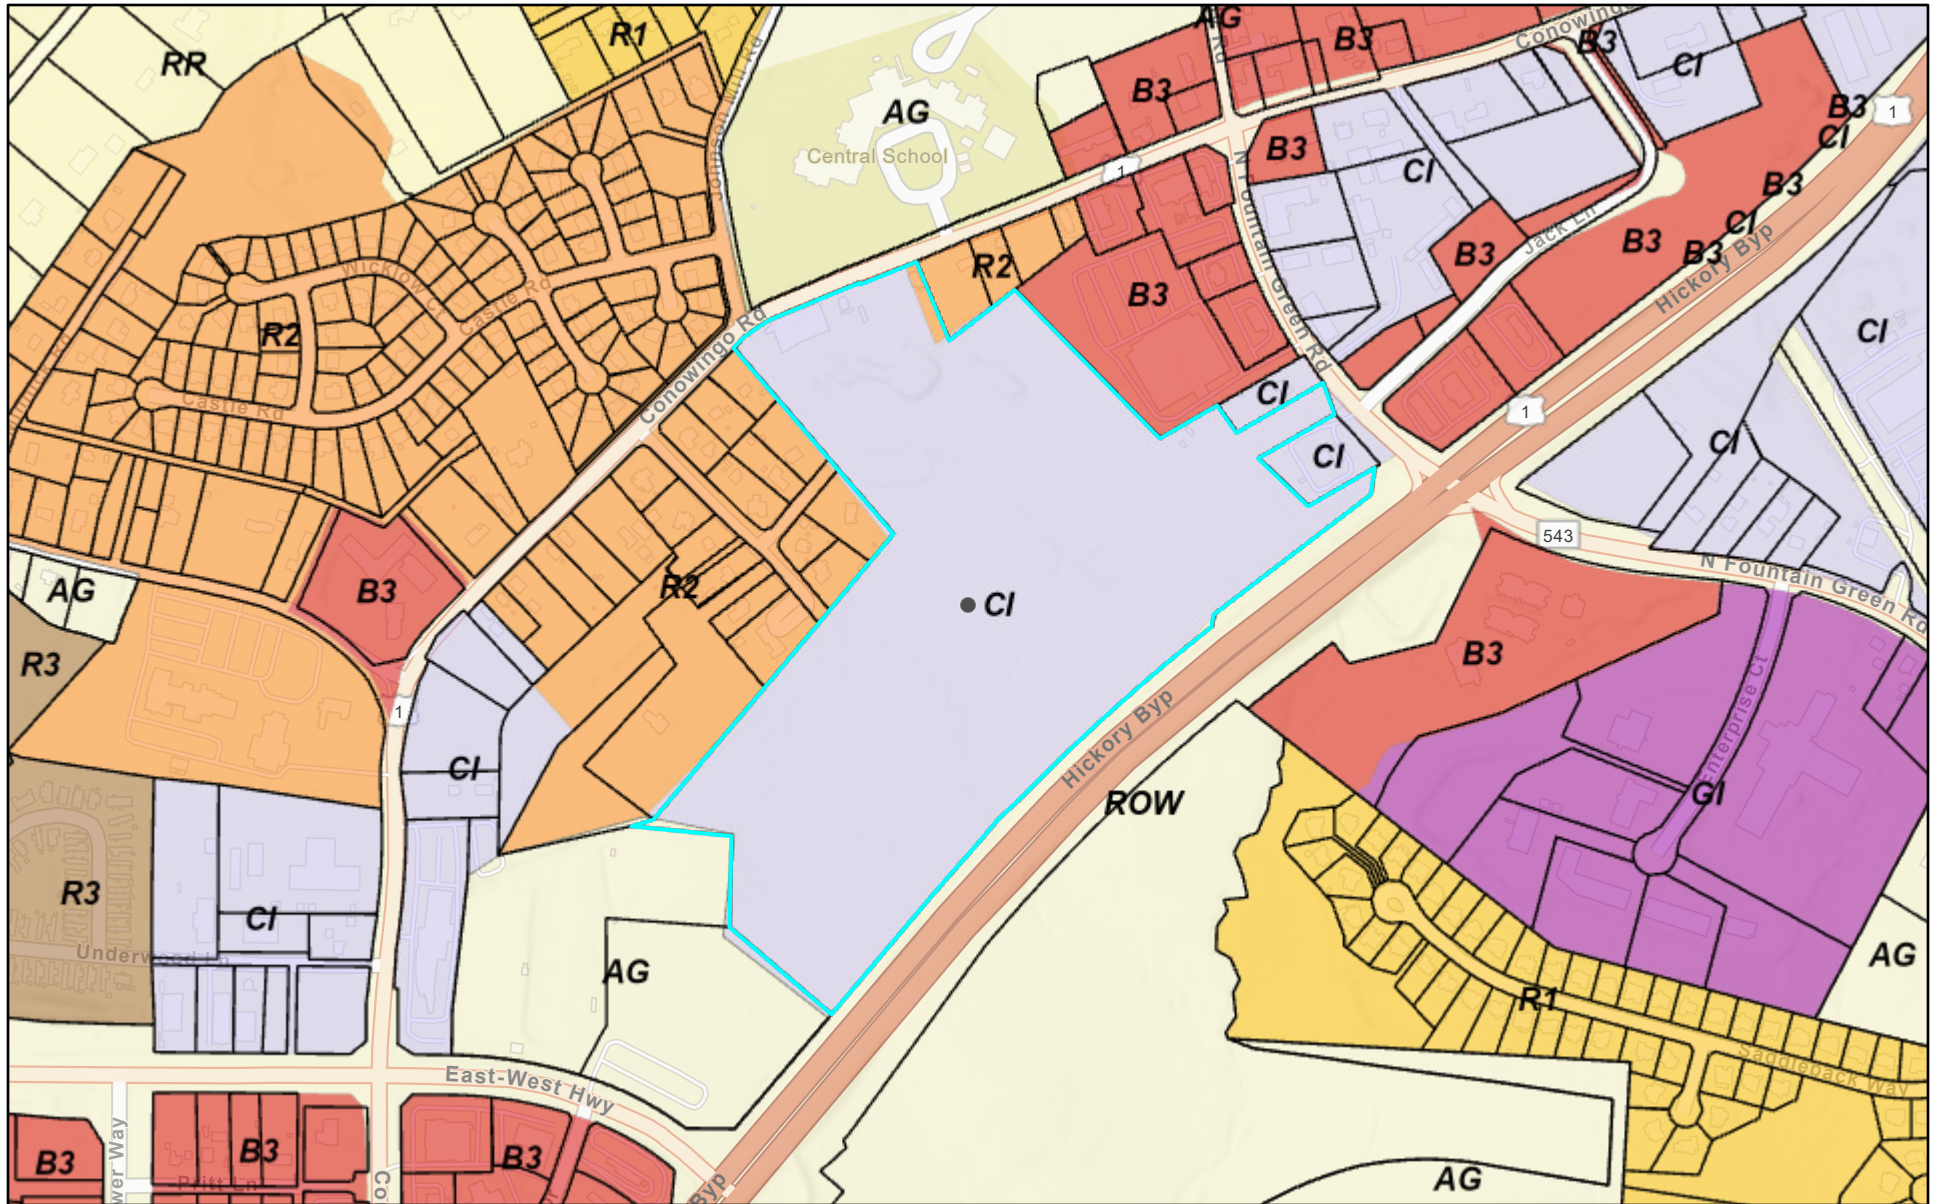

Zoning Map - Harford County WebGIS

10/23/2024, 2:59:50 PM

- | | | |
|--------------------------|-----------------------------------|-------------------------------|
| Harford County Boundary | B3 General Business District | R2 Urban Residential District |
| Cadastral | CI Commercial Industrial District | R3 Urban Residential District |
| 2017 Zoning | GI General Industrial District | RR Rural Residential |
| AG Agricultural District | R1 Urban Residential District | |

Esri, NASA, NGA, USGS, FEMA, Esri Community Maps Contributors, Baltimore County Government, Harford County Government, ©