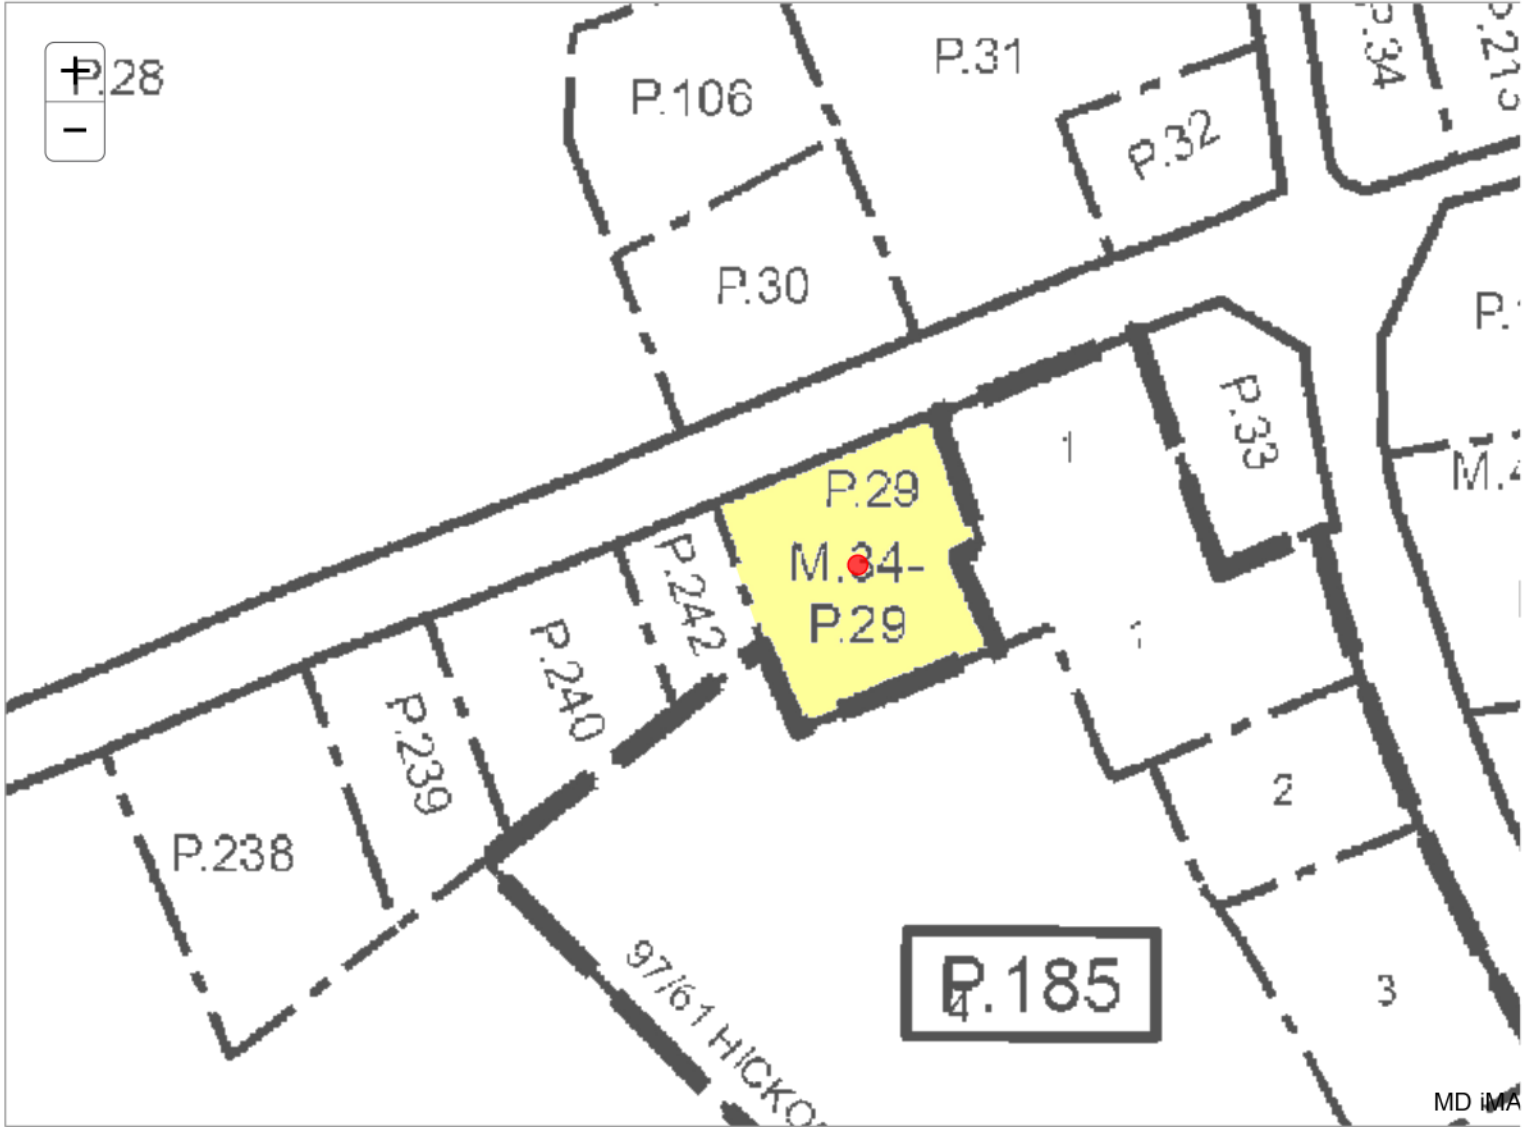

Harford County

New Search (<https://sdat.dat.maryland.gov/RealProperty>)

District: **03** Account Number: **056724**

The information shown on this map has been compiled from deed descriptions and plats and is not a property survey. The map should not be used for legal descriptions. Users noting errors are urged to notify the Maryland Department of Planning Mapping, 301 W. Preston Street, Baltimore MD 21201.

If a plat for a property is needed, contact the local Land Records office where the property is located. Plats are also available online through the Maryland State Archives at www.plats.net (<http://www.plats.net>).

Property maps provided courtesy of the Maryland Department of Planning.

For more information on electronic mapping applications, visit the Maryland Department of Planning web site at <http://planning.maryland.gov/Pages/OurProducts/OurProducts.aspx> (<http://planning.maryland.gov/Pages/OurProducts/OurProducts.aspx>).