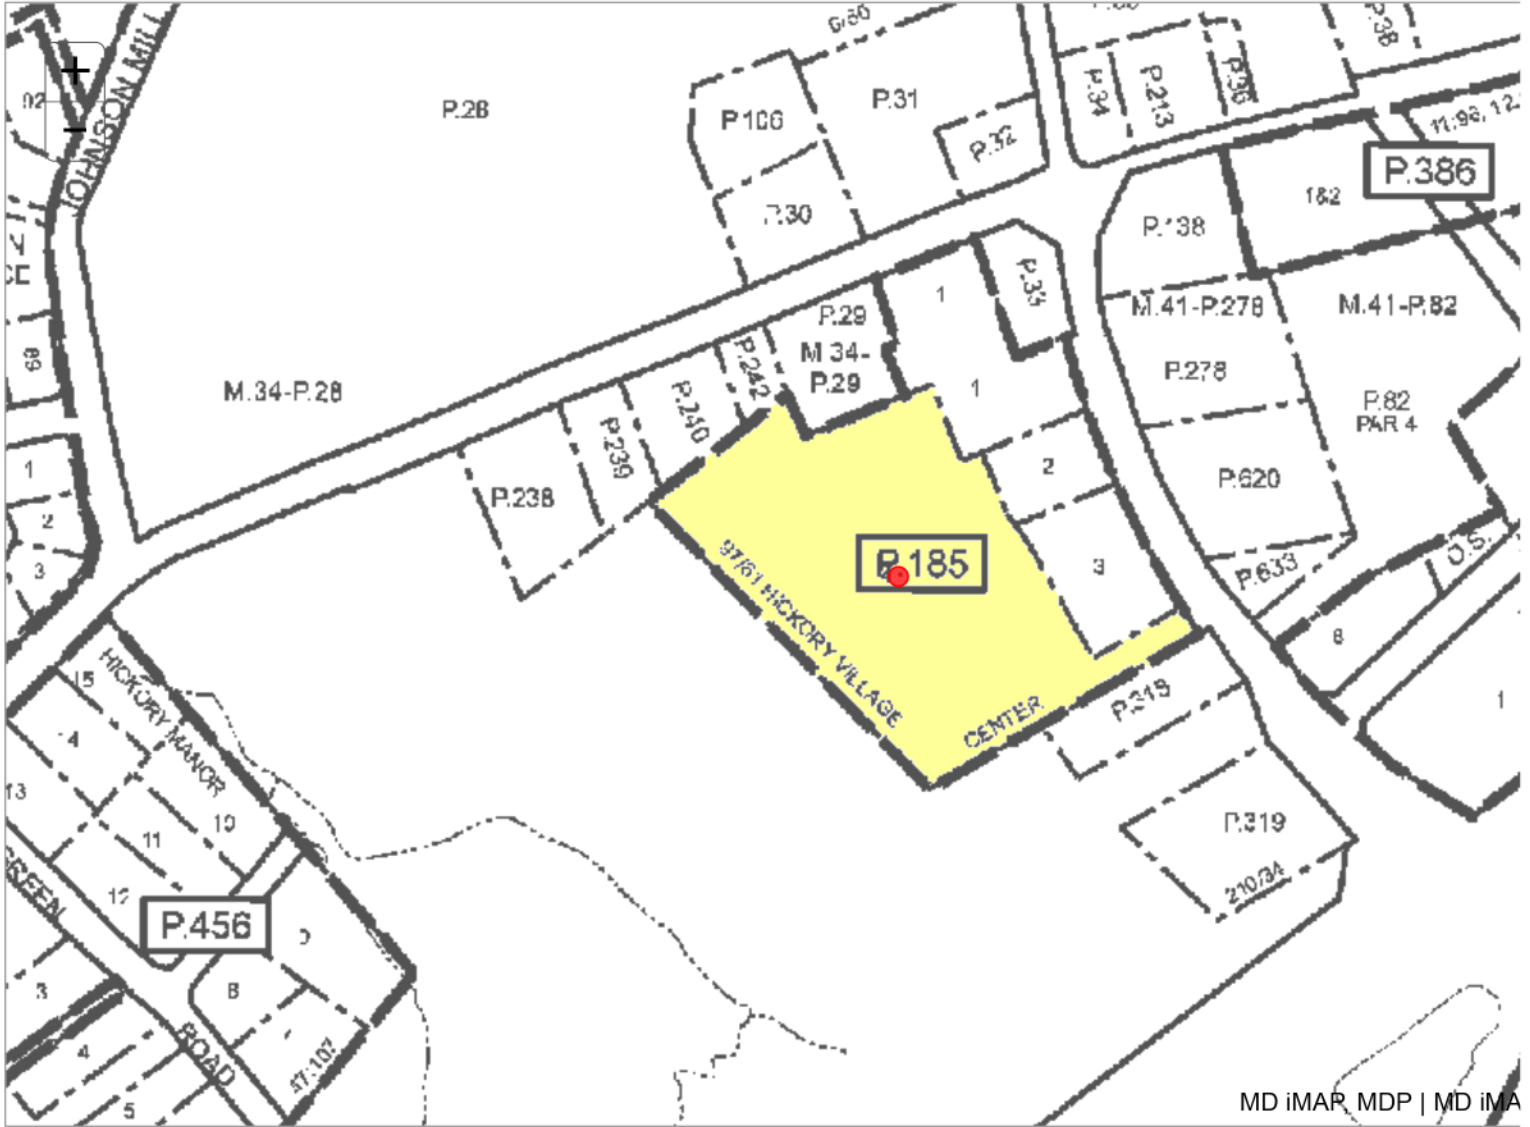

# Harford County

New Search (<https://sdat.dat.maryland.gov/RealProperty>)

District: **03** Account Number: **335658**

MD iMAP, MDP | MD iMA

The information shown on this map has been compiled from deed descriptions and plats and is not a property survey. The map should not be used for legal descriptions. Users noting errors are urged to notify the Maryland Department of Planning Mapping, 301 W. Preston Street, Baltimore MD 21201.