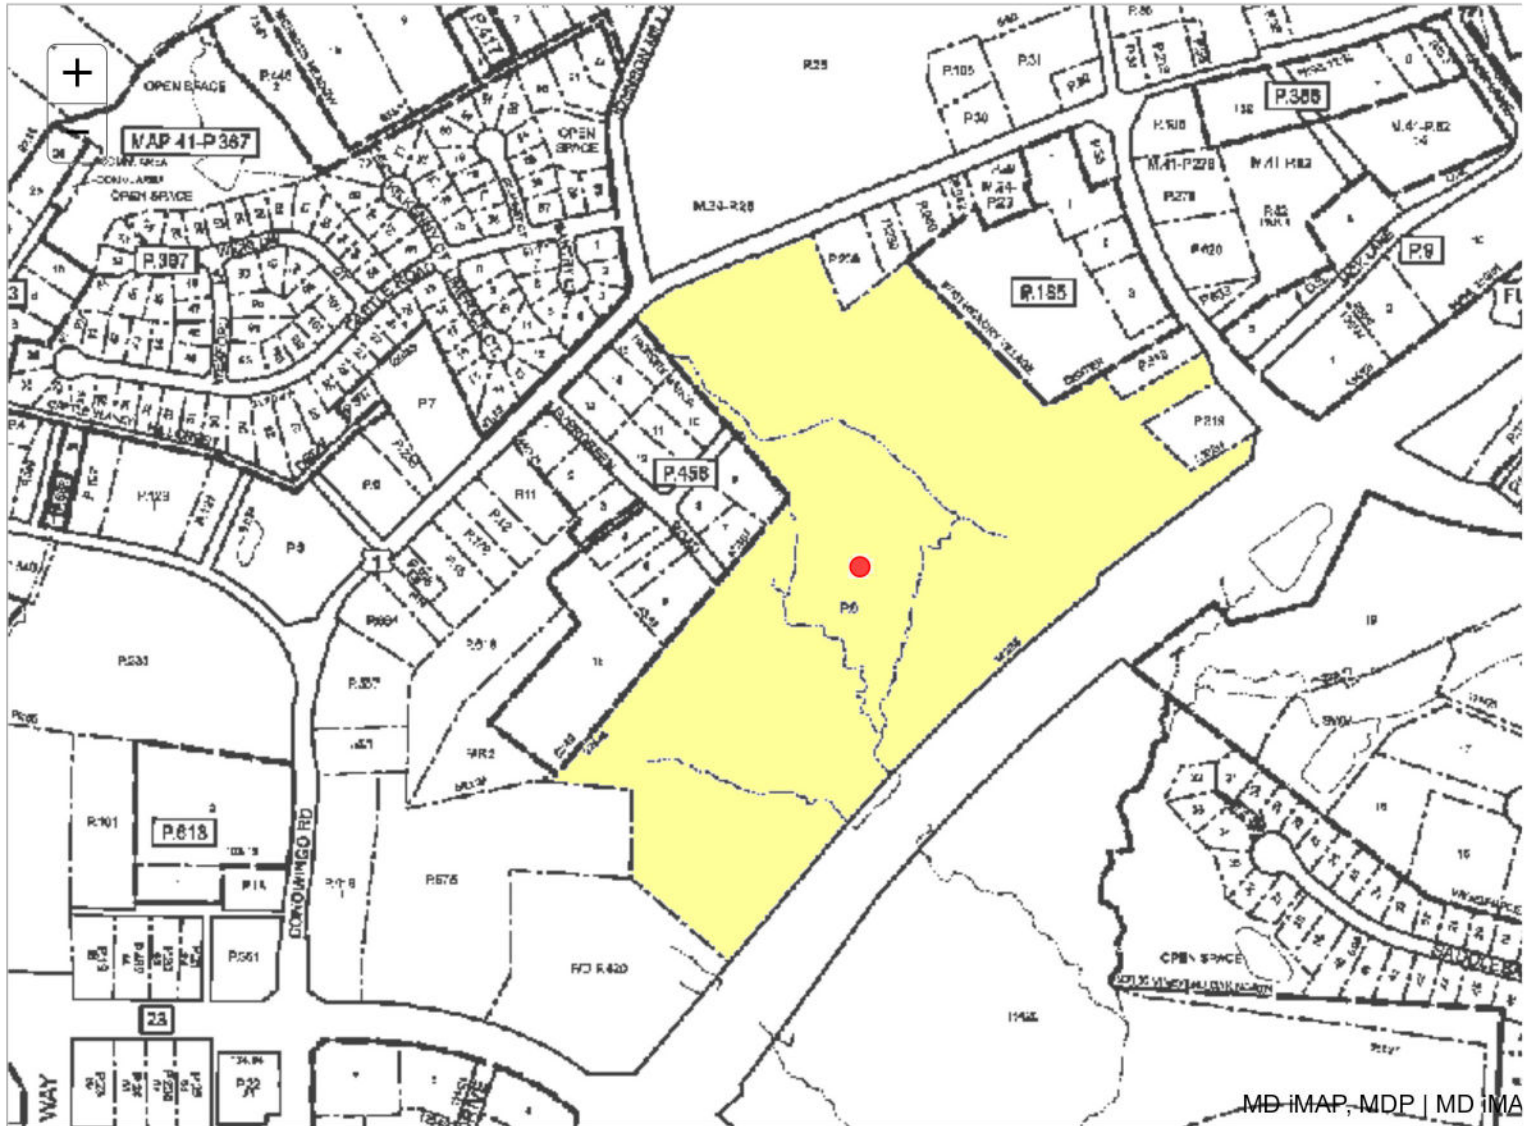

## Harford County

[New Search \(https://sdat.dat.maryland.gov/RealProperty\)](https://sdat.dat.maryland.gov/RealProperty)District: **03** Account Number: **064387**

The information shown on this map has been compiled from deed descriptions and plats and is not a property survey. The map should not be used for legal descriptions. Users noting errors are urged to notify the Maryland Department of Planning Mapping, 301 W. Preston Street, Baltimore MD 21201.