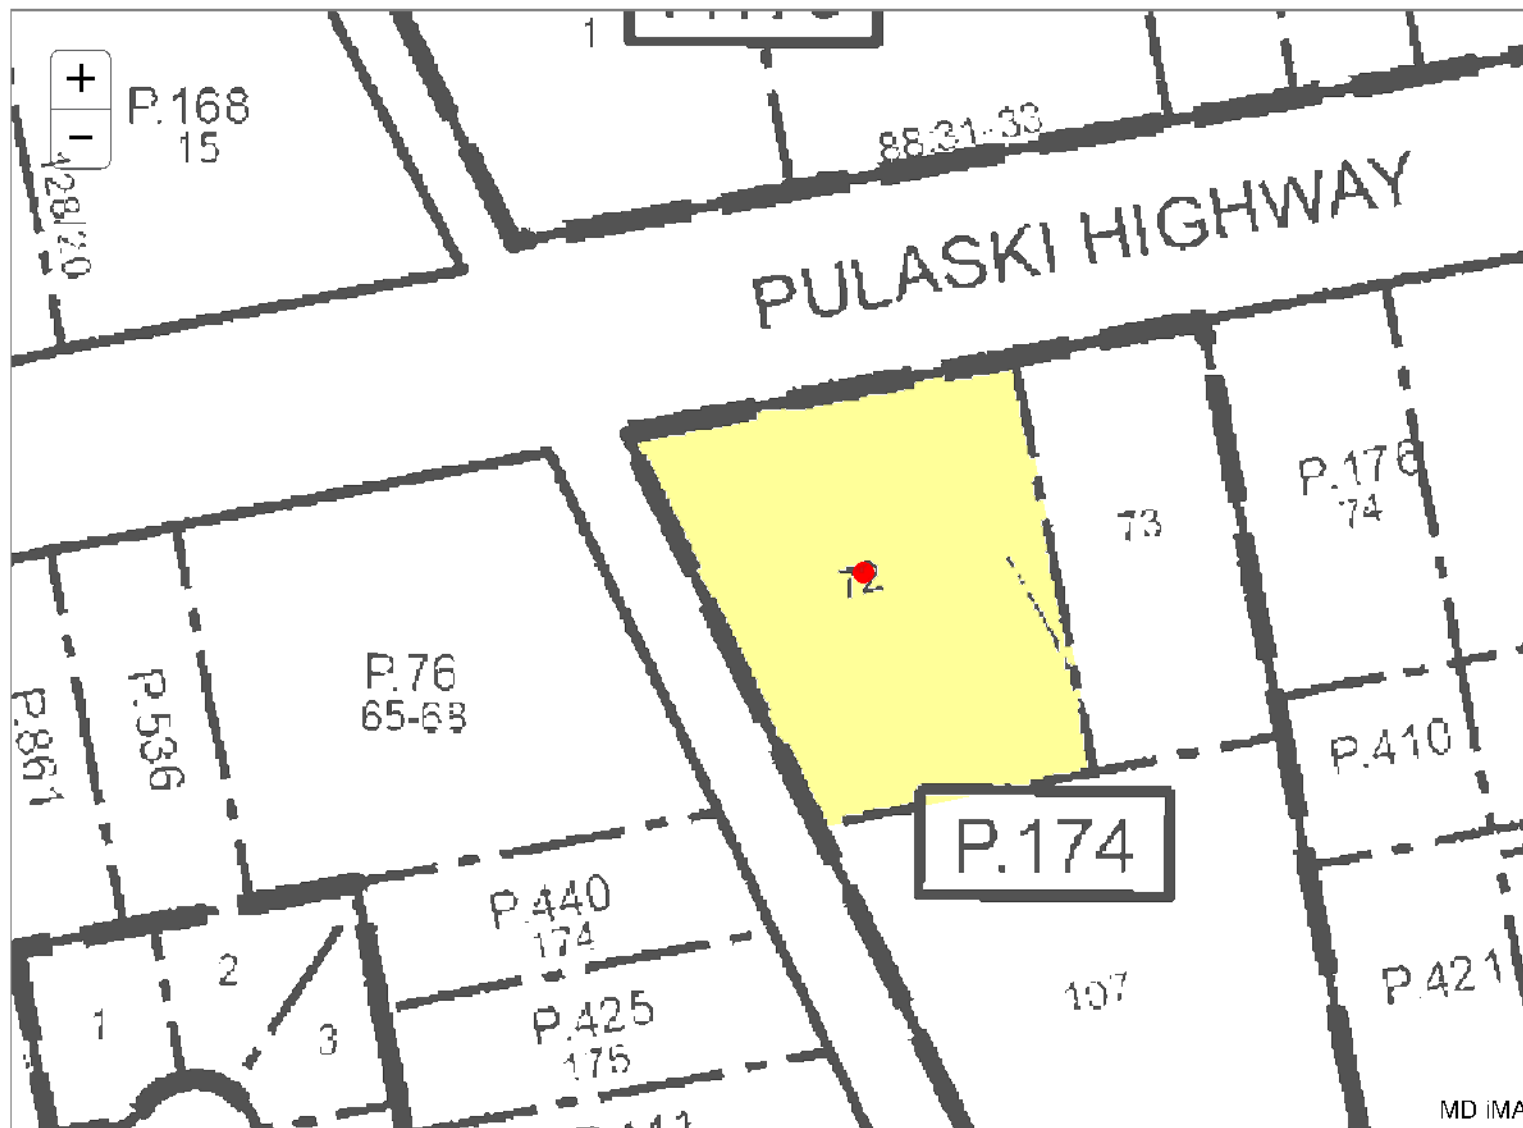

Harford County

[New Search \(https://sdat.dat.maryland.gov/RealProperty\)](https://sdat.dat.maryland.gov/RealProperty)District: **01** Account Number: **040723**

The information shown on this map has been compiled from deed descriptions and plats and is not a property survey. The map should not be used for legal descriptions. Users noting errors are urged to notify the Maryland Department of Planning Mapping, 301 W. Preston Street, Baltimore MD 21201.