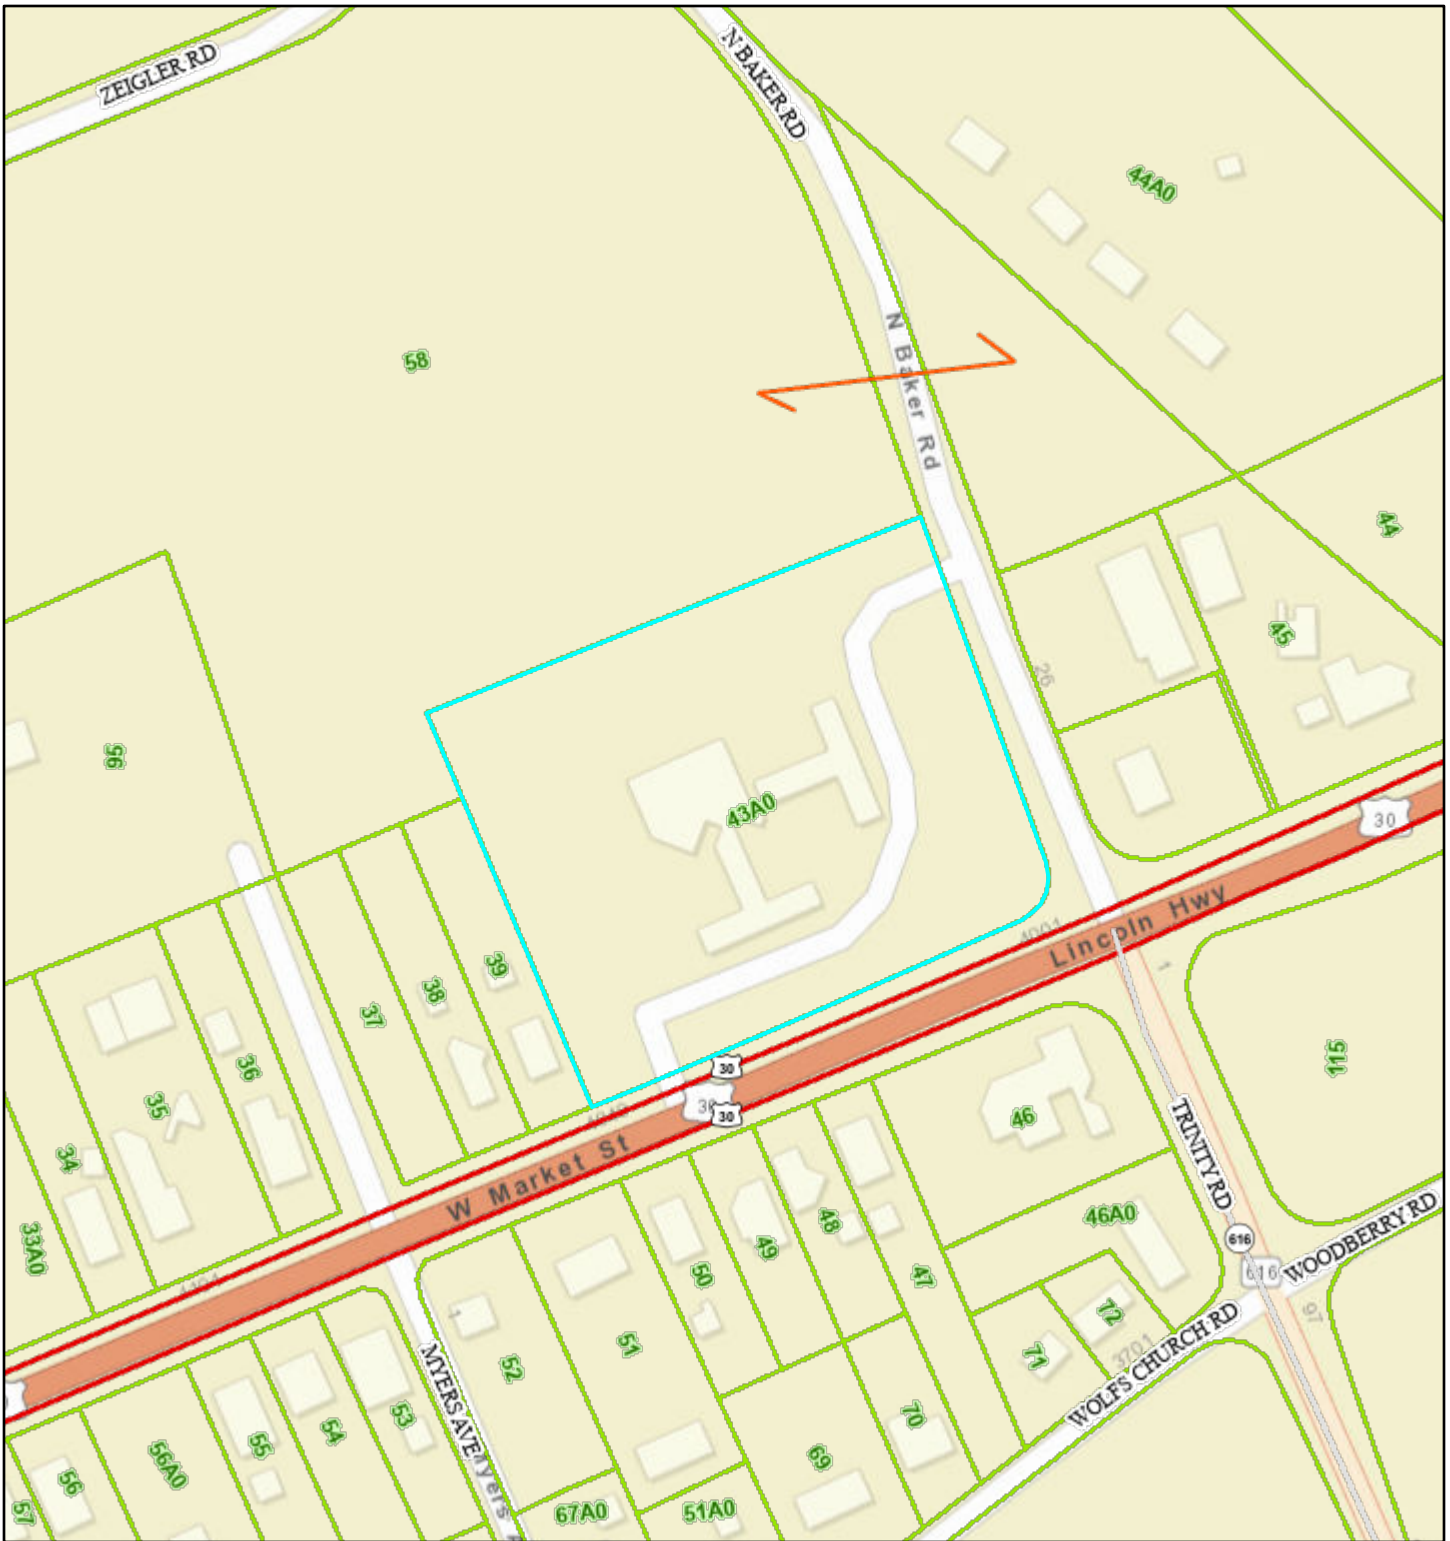

Tax Parcel Information

10/22/2024, 9:12:23 AM

1:2,257

- Land Join
- State Road
- Local Road
- US Route
- Tax_Parcel

York County Planning Commission: Joe Simora, Parcel Updated:10/21/2024,
 York County Planning Commission, Esri, HERE, Garmin, INCREMENT P,
 NGA, USGS