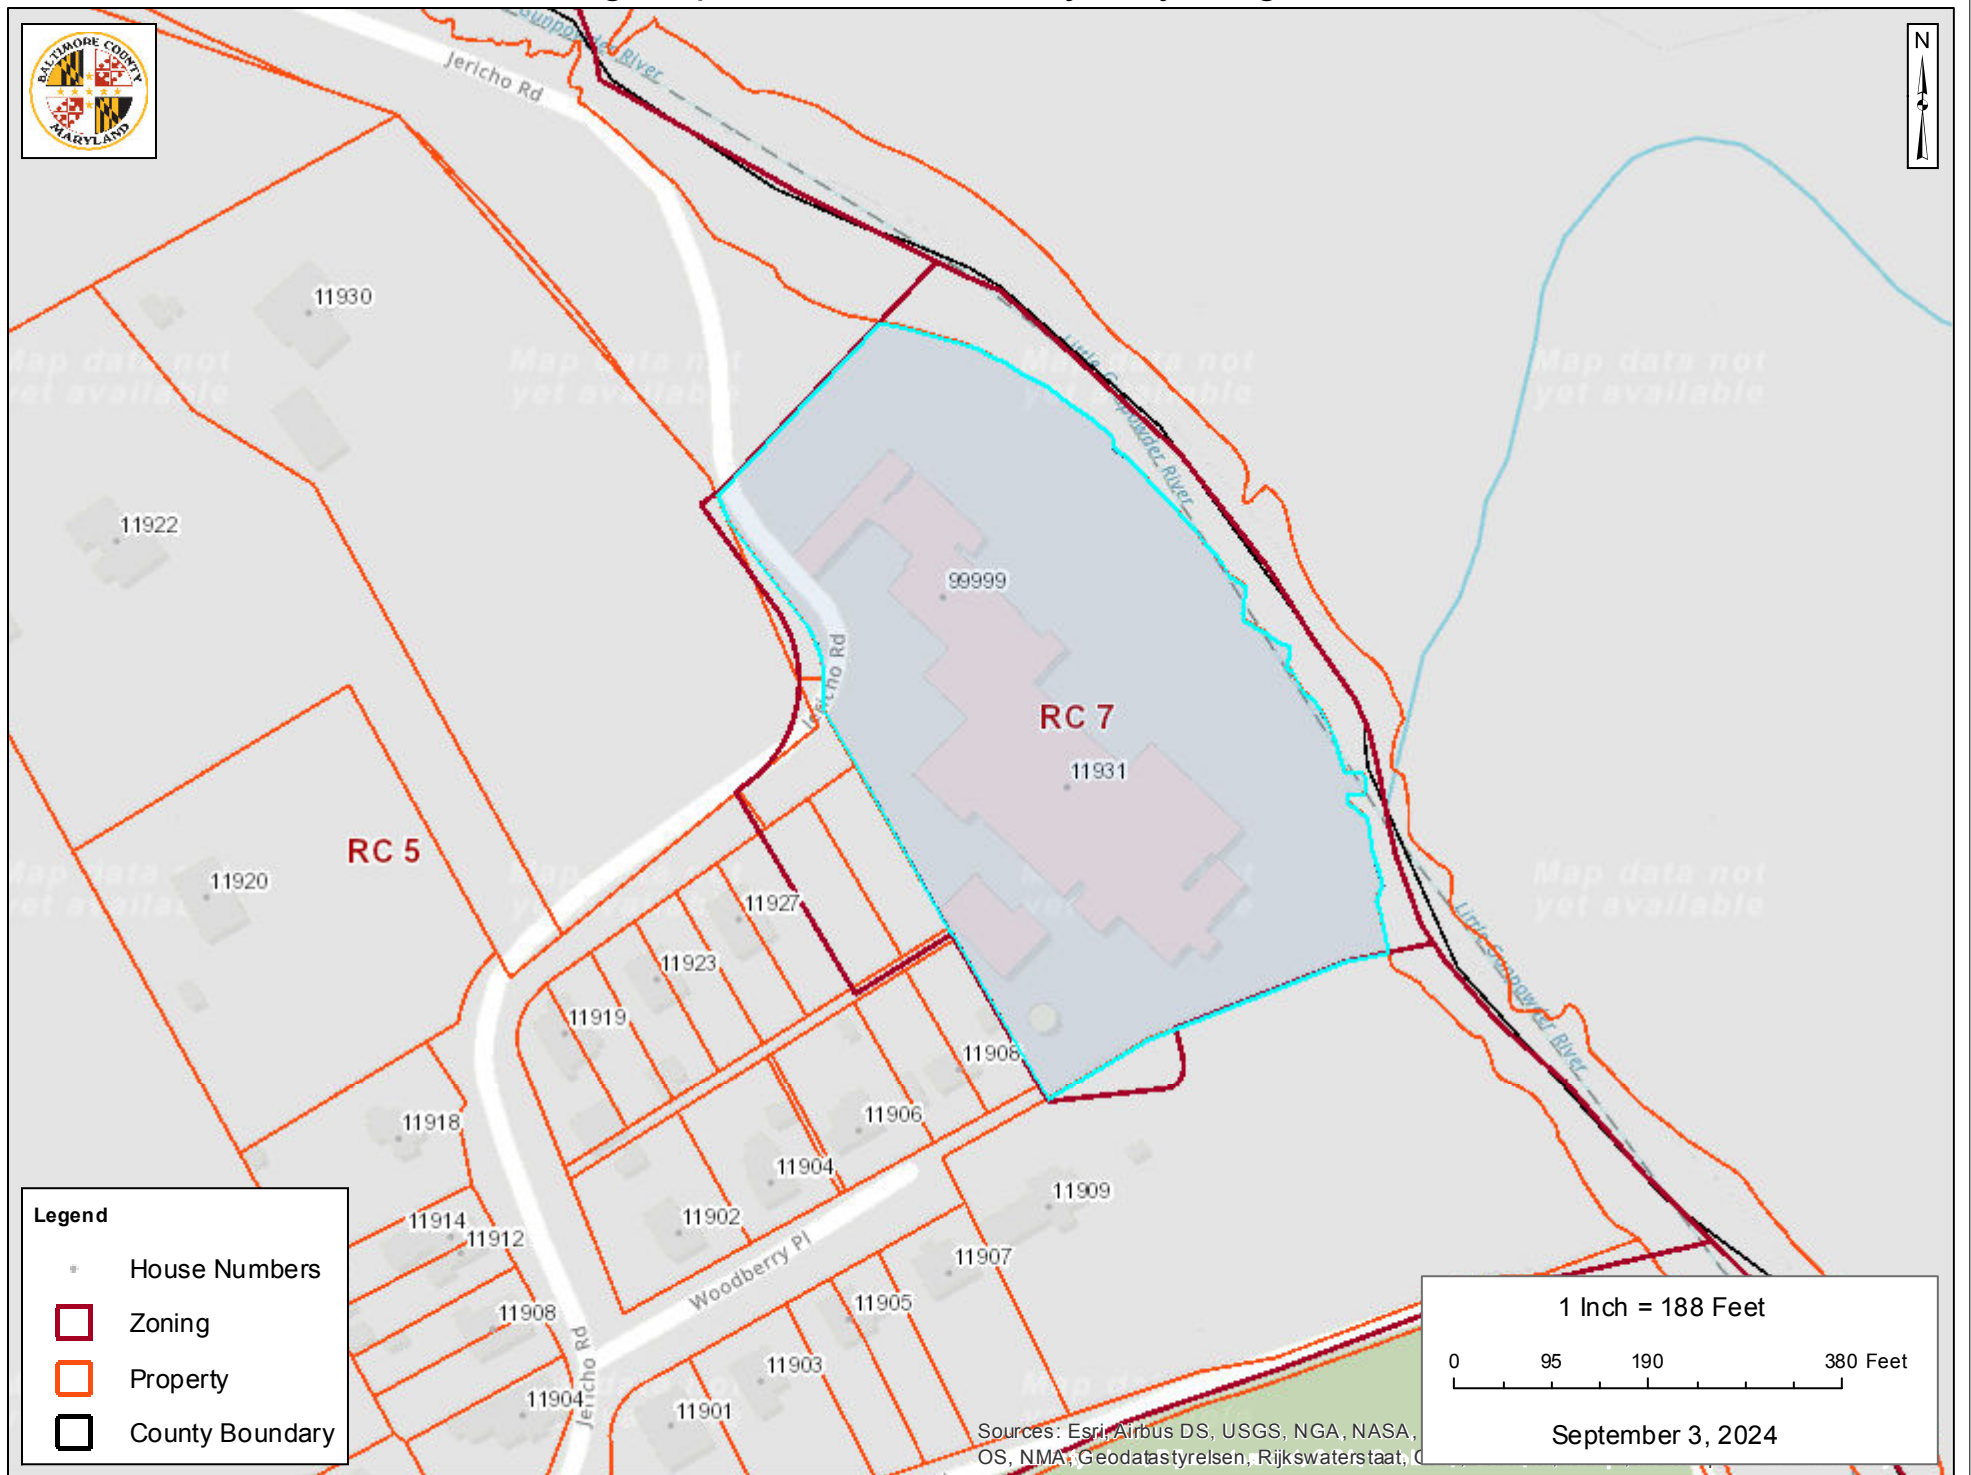

# Zoning Map - Baltimore County - My Neighborhood

**Legend**

- House Numbers
- ▭ Zoning
- ▭ Property
- ▭ County Boundary

1 Inch = 188 Feet

0 95 190 380 Feet

September 3, 2024

Sources: Esri, Airbus DS, USGS, NGA, NASA, OS, NMA, Geodatastyrelsen, Rijkswaterstaat, C