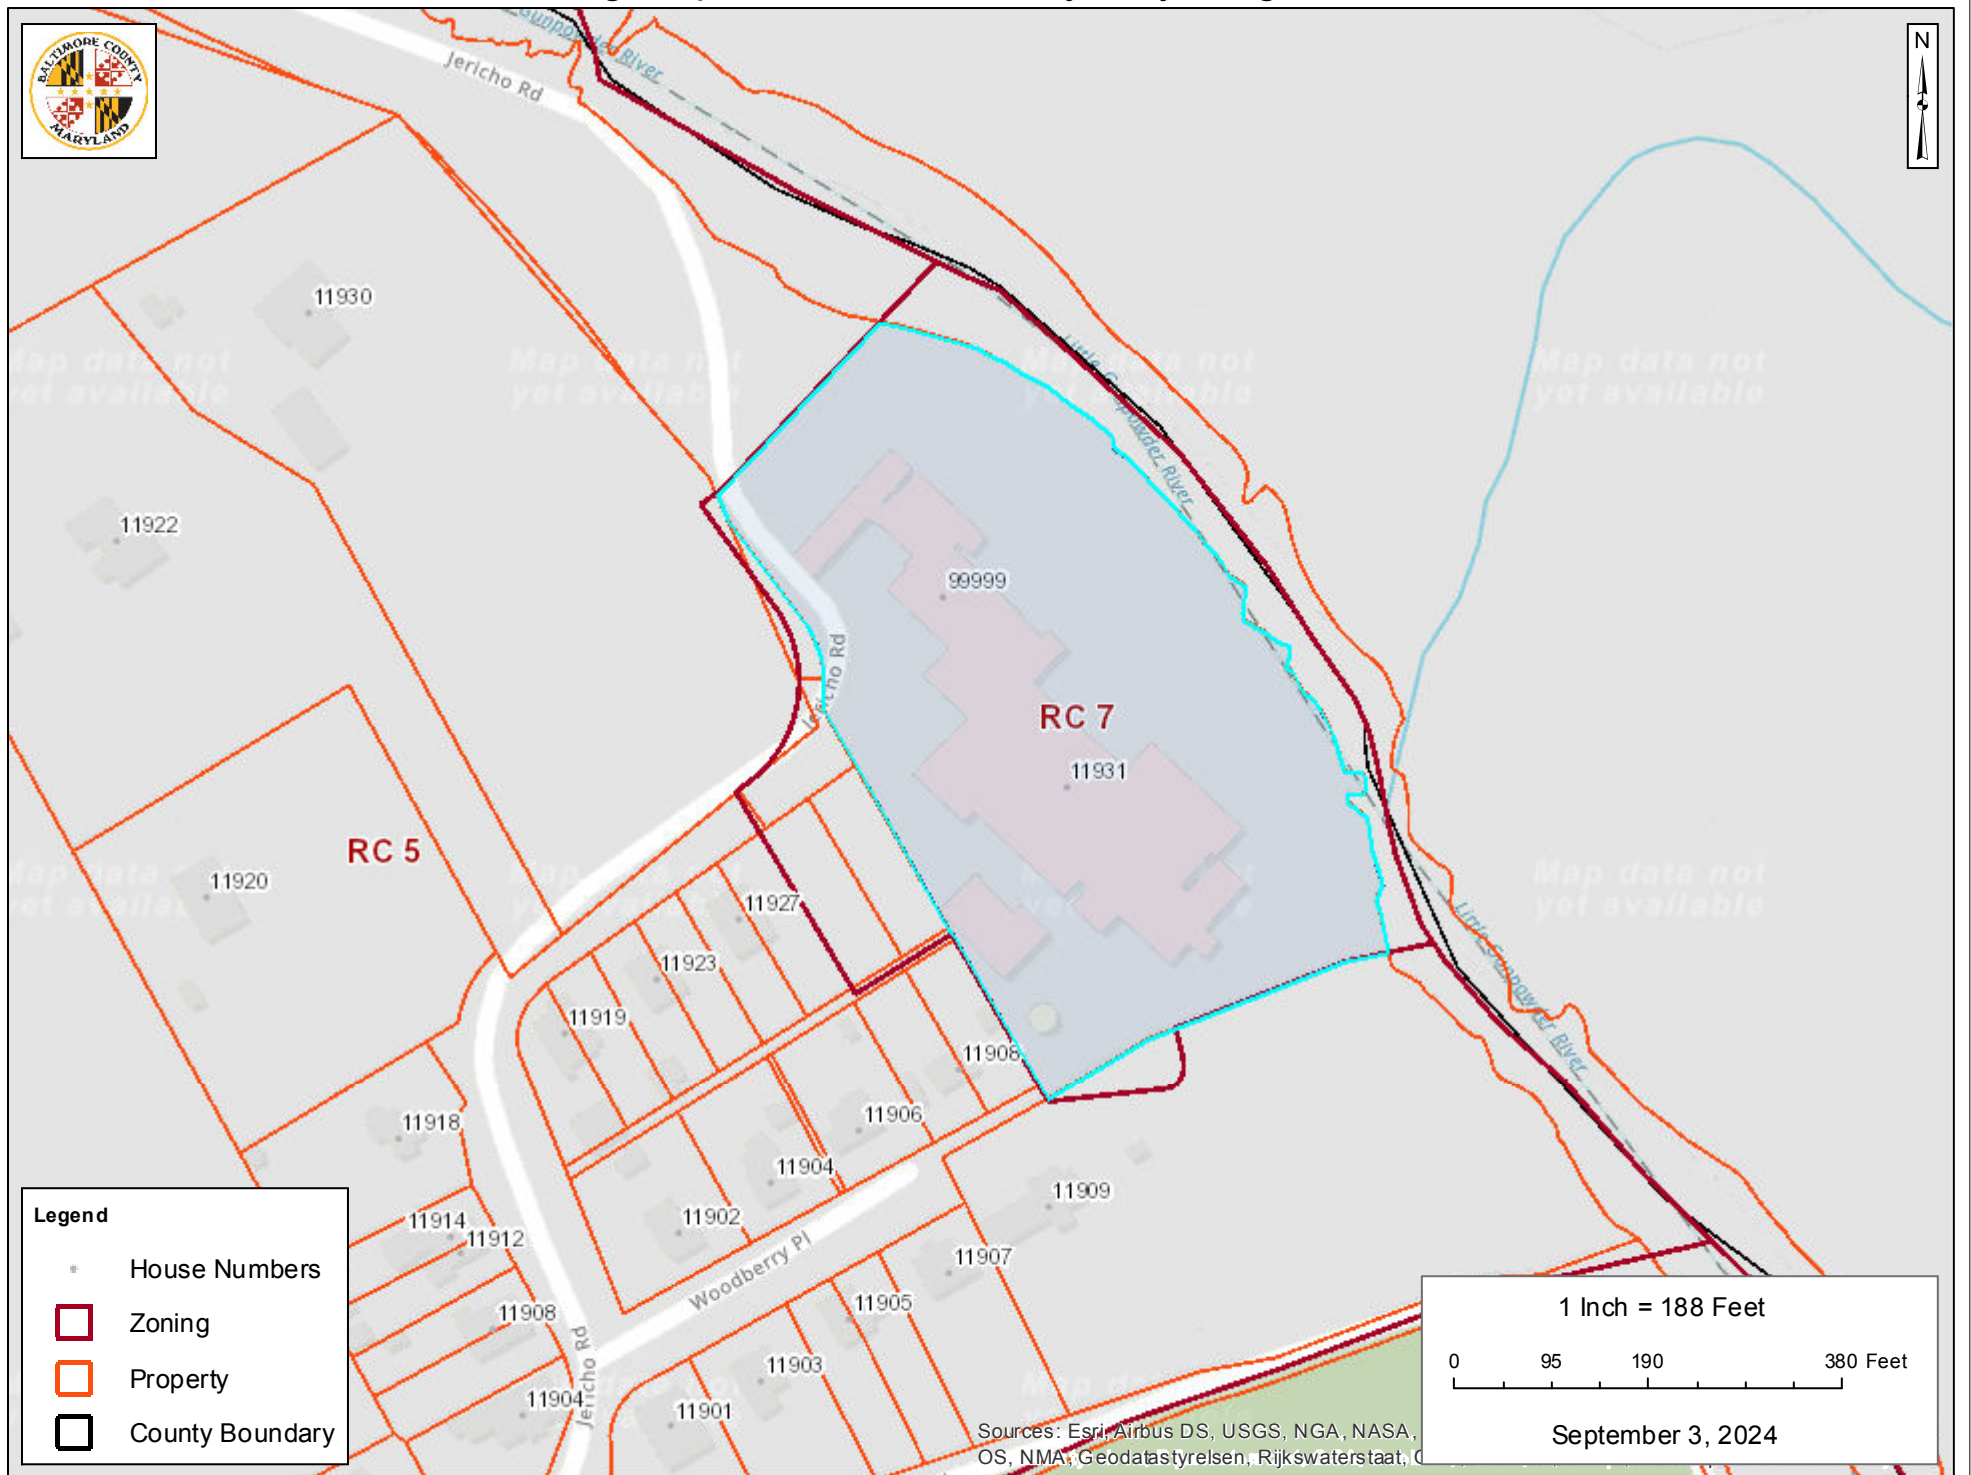

Zoning Map - Baltimore County - My Neighborhood

Legend

- House Numbers
- ▭ Zoning
- ▭ Property
- ▭ County Boundary

1 Inch = 188 Feet

0 95 190 380 Feet

September 3, 2024

Sources: Esri, Airbus DS, USGS, NGA, NASA, OS, NMA, Geodatastyrelsen, Rijkswaterstaat, C