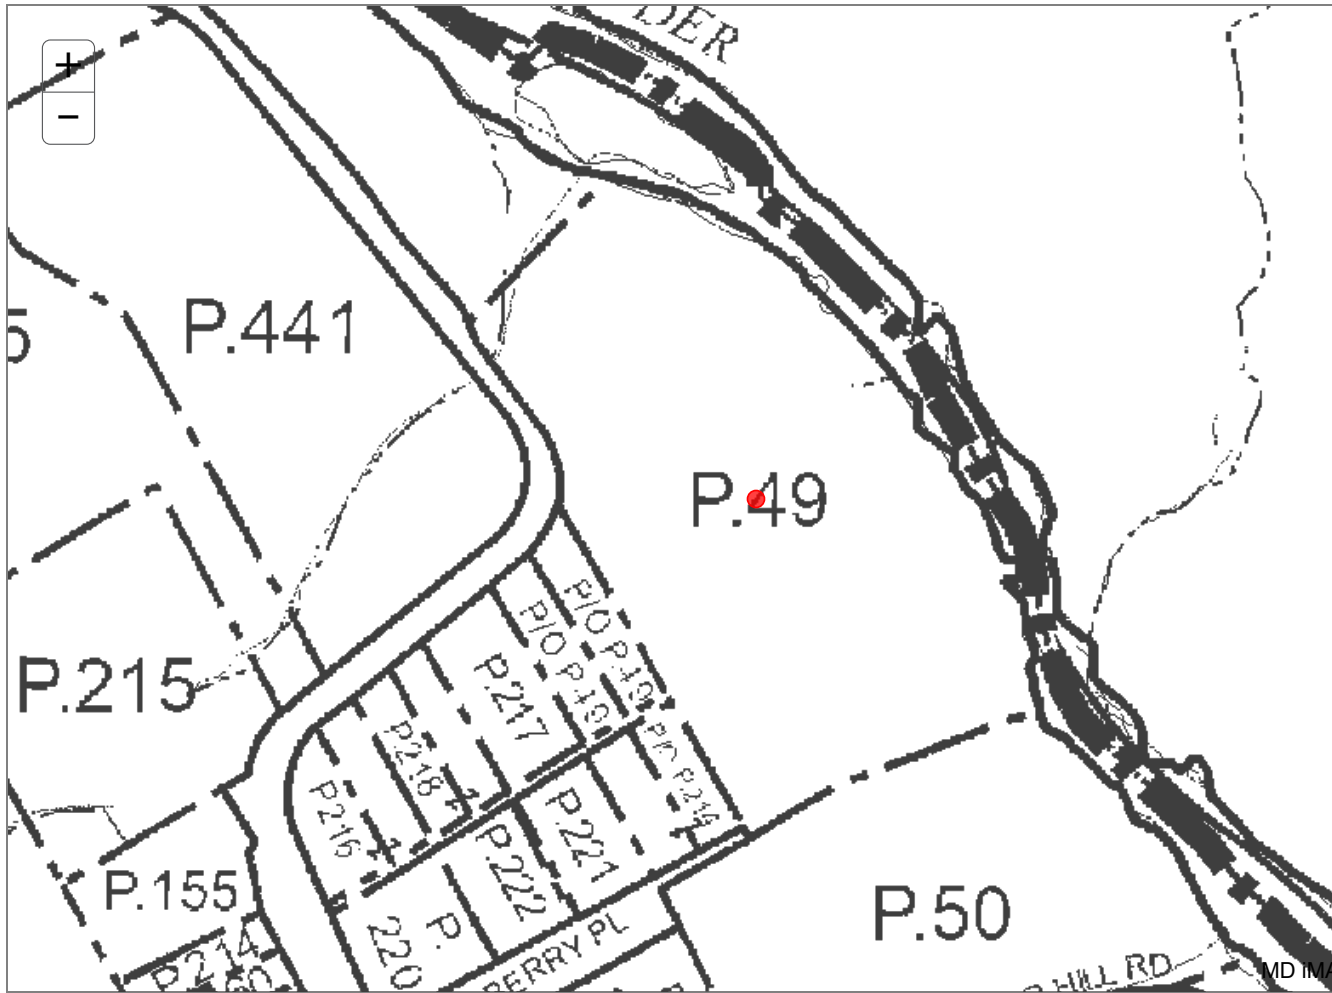

**Baltimore County**

[New Search \(https://sdat.dat.maryland.gov/RealProperty\)](https://sdat.dat.maryland.gov/RealProperty)

District: **11** Account Number: **1110039002**

The information shown on this map has been compiled from deed descriptions and plats and is not a property survey. The map should not be used for legal descriptions. Users noting errors are urged to notify the Maryland Department of Planning Mapping, 301 W. Preston Street, Baltimore MD 21201.