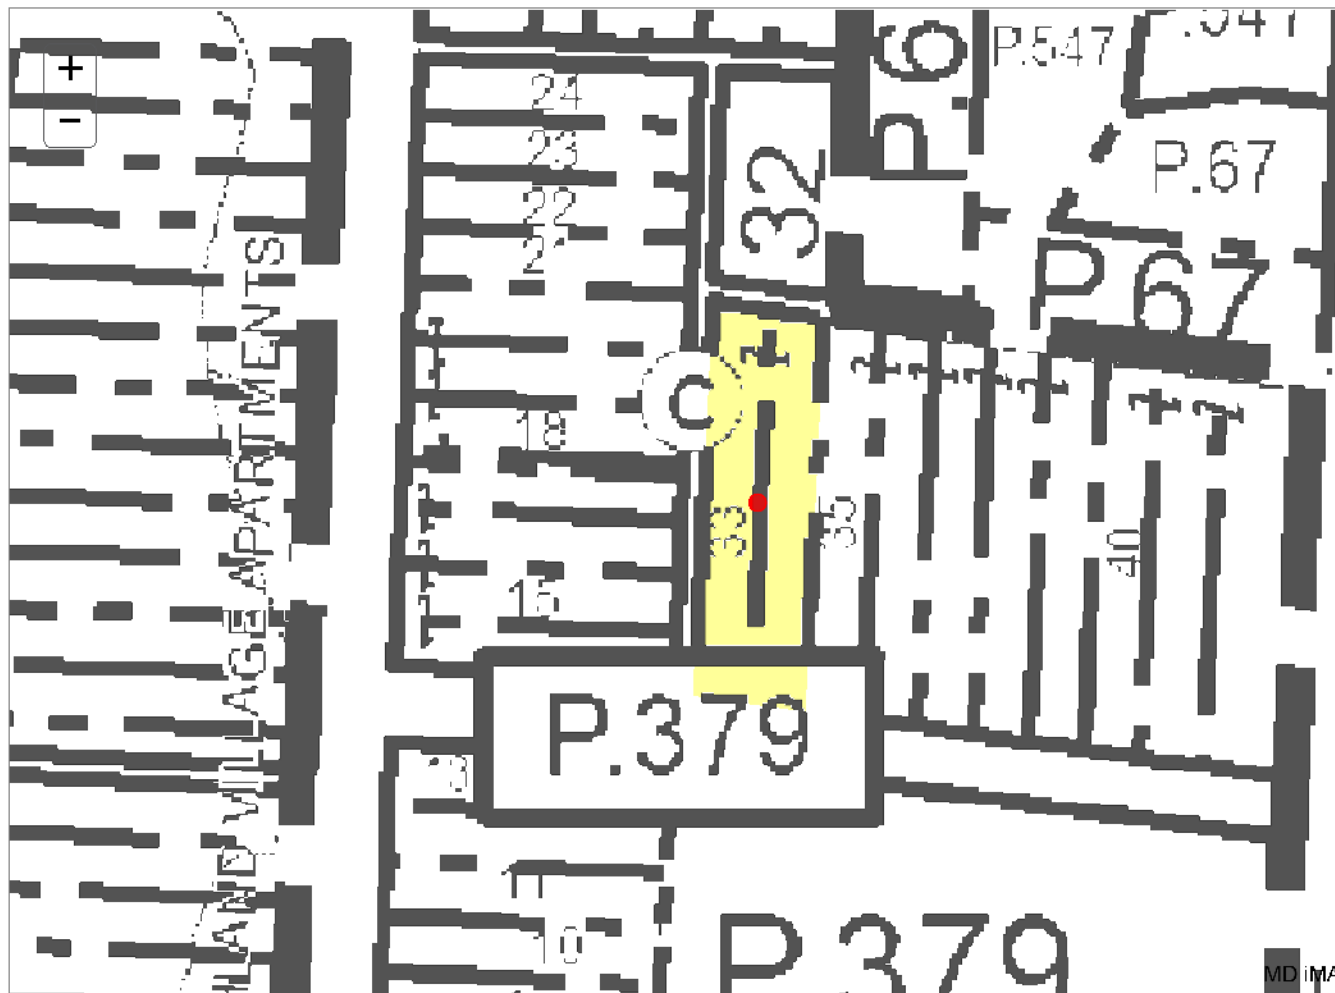

Baltimore County

[New Search \(https://sdat.dat.maryland.gov/RealProperty\)](https://sdat.dat.maryland.gov/RealProperty)

District: **13** Account Number: **1318471411**

The information shown on this map has been compiled from deed descriptions and plats and is not a property survey. The map should not be used for legal descriptions. Users noting errors are urged to notify the Maryland Department of Planning Mapping, 301 W. Preston Street, Baltimore MD 21201.