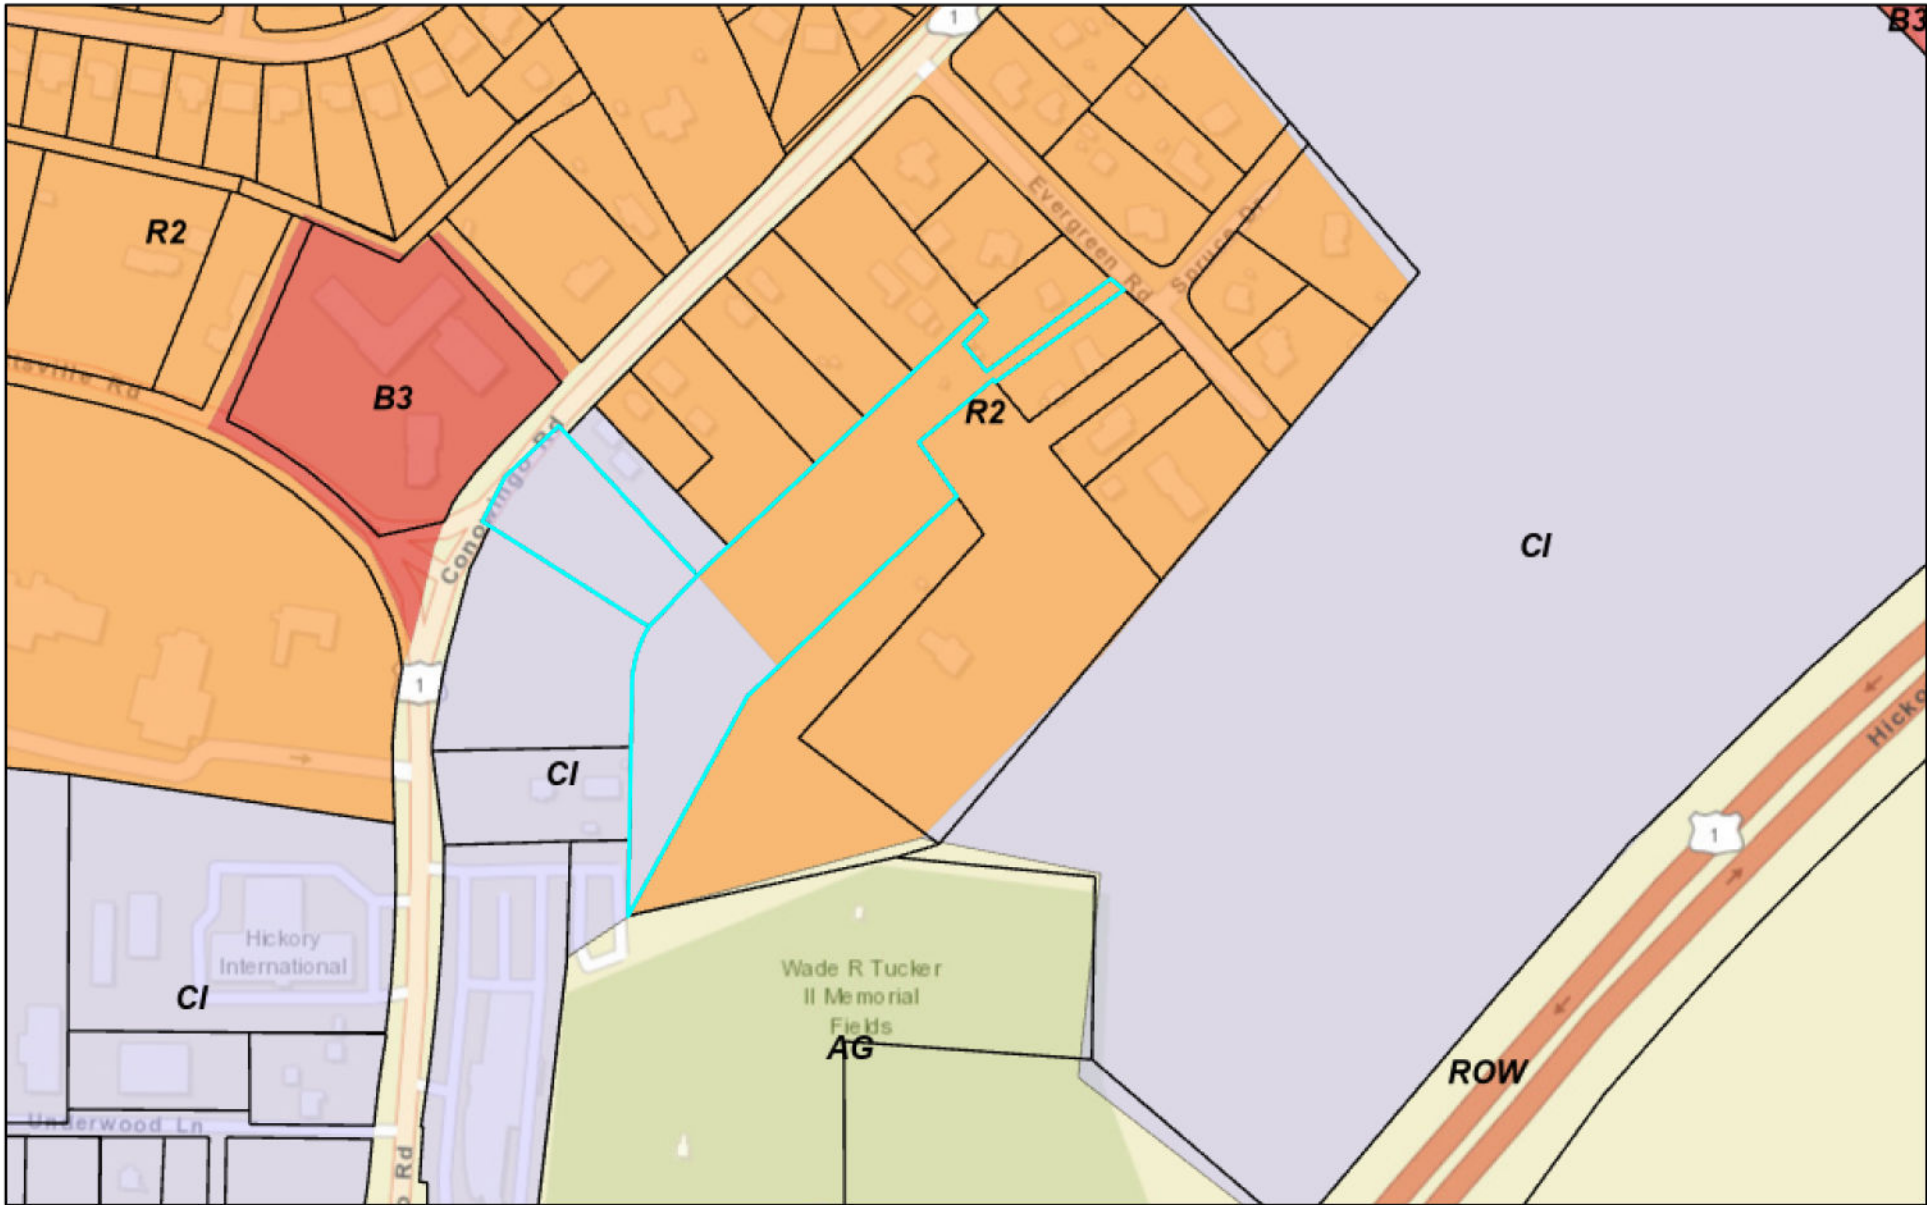

# Harford County Zoning

7/2/2024, 11:49:46 AM

- |                         |                              |                                   |
|-------------------------|------------------------------|-----------------------------------|
| Harford County Boundary | 2017 Zoning                  | CI Commercial Industrial District |
| Cadastral               | AG Agricultural District     | R2 Urban Residential District     |
|                         | B3 General Business District |                                   |

Baltimore County Government, Harford County Government, Esri, HERE, Garmin, INCREMENT P, NGA, USGS