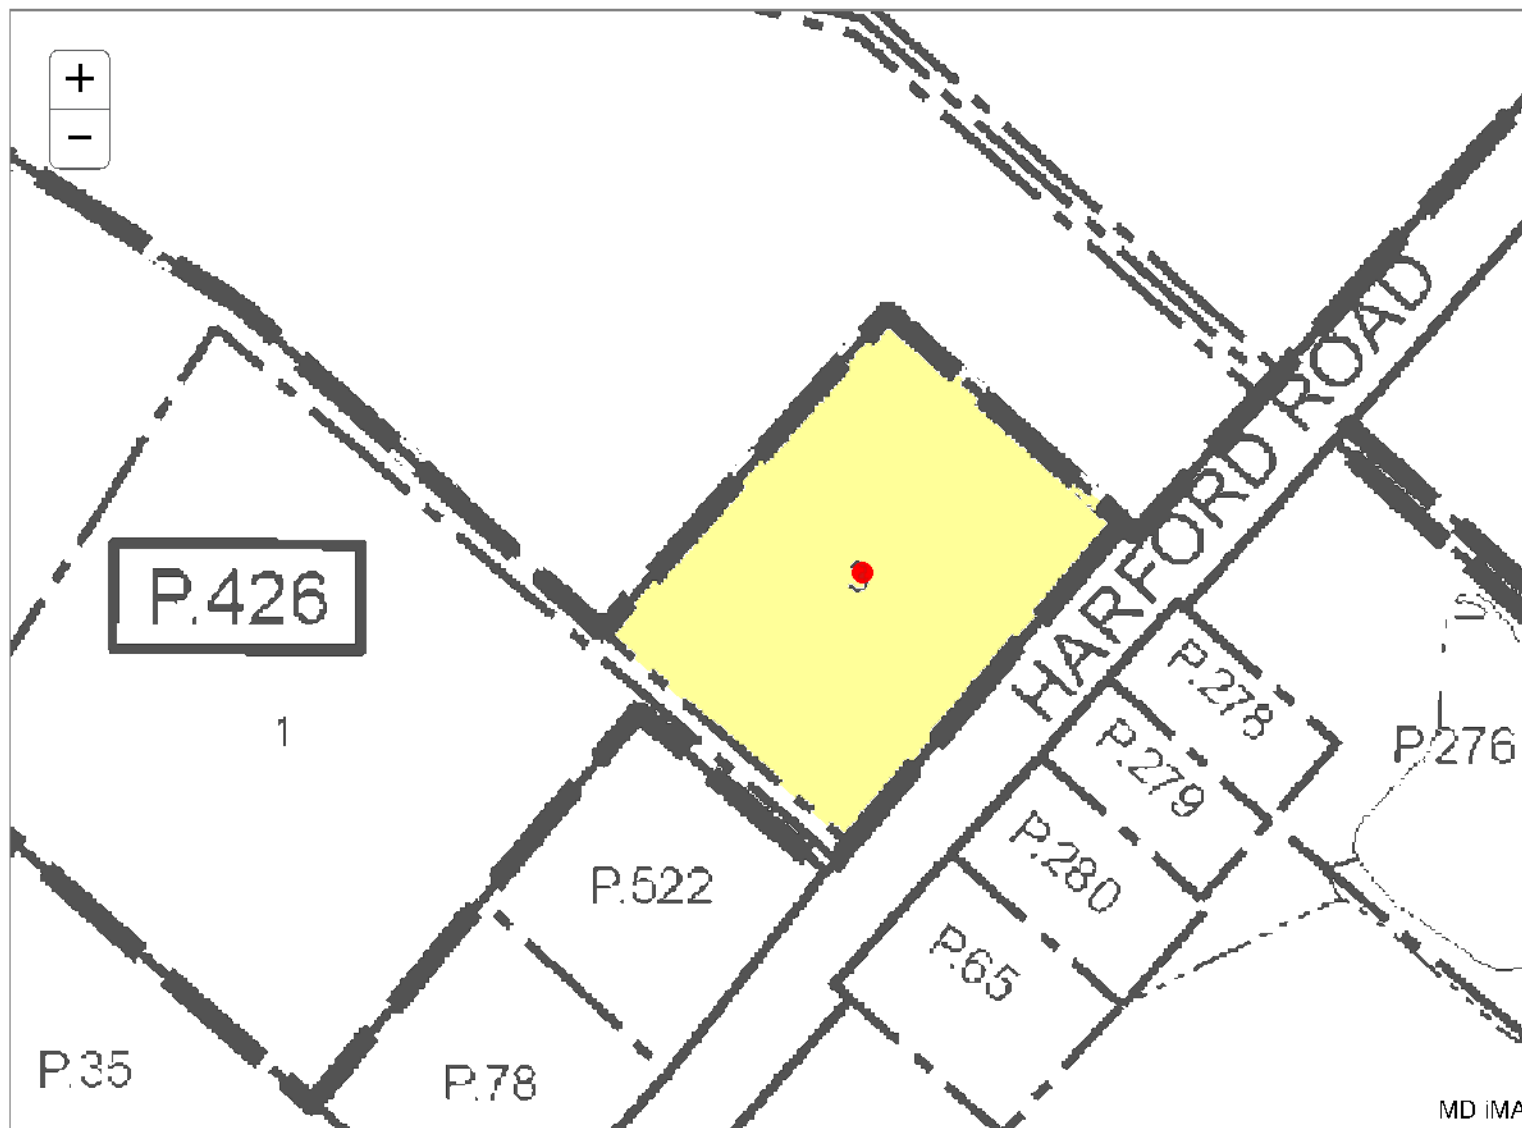

## Harford County

[New Search \(https://sdat.dat.maryland.gov/RealProperty\)](https://sdat.dat.maryland.gov/RealProperty)District: **03** Account Number: **273261**

The information shown on this map has been compiled from deed descriptions and plats and is not a property survey. The map should not be used for legal descriptions. Users noting errors are urged to notify the Maryland Department of Planning Mapping, 301 W. Preston Street, Baltimore MD 21201.