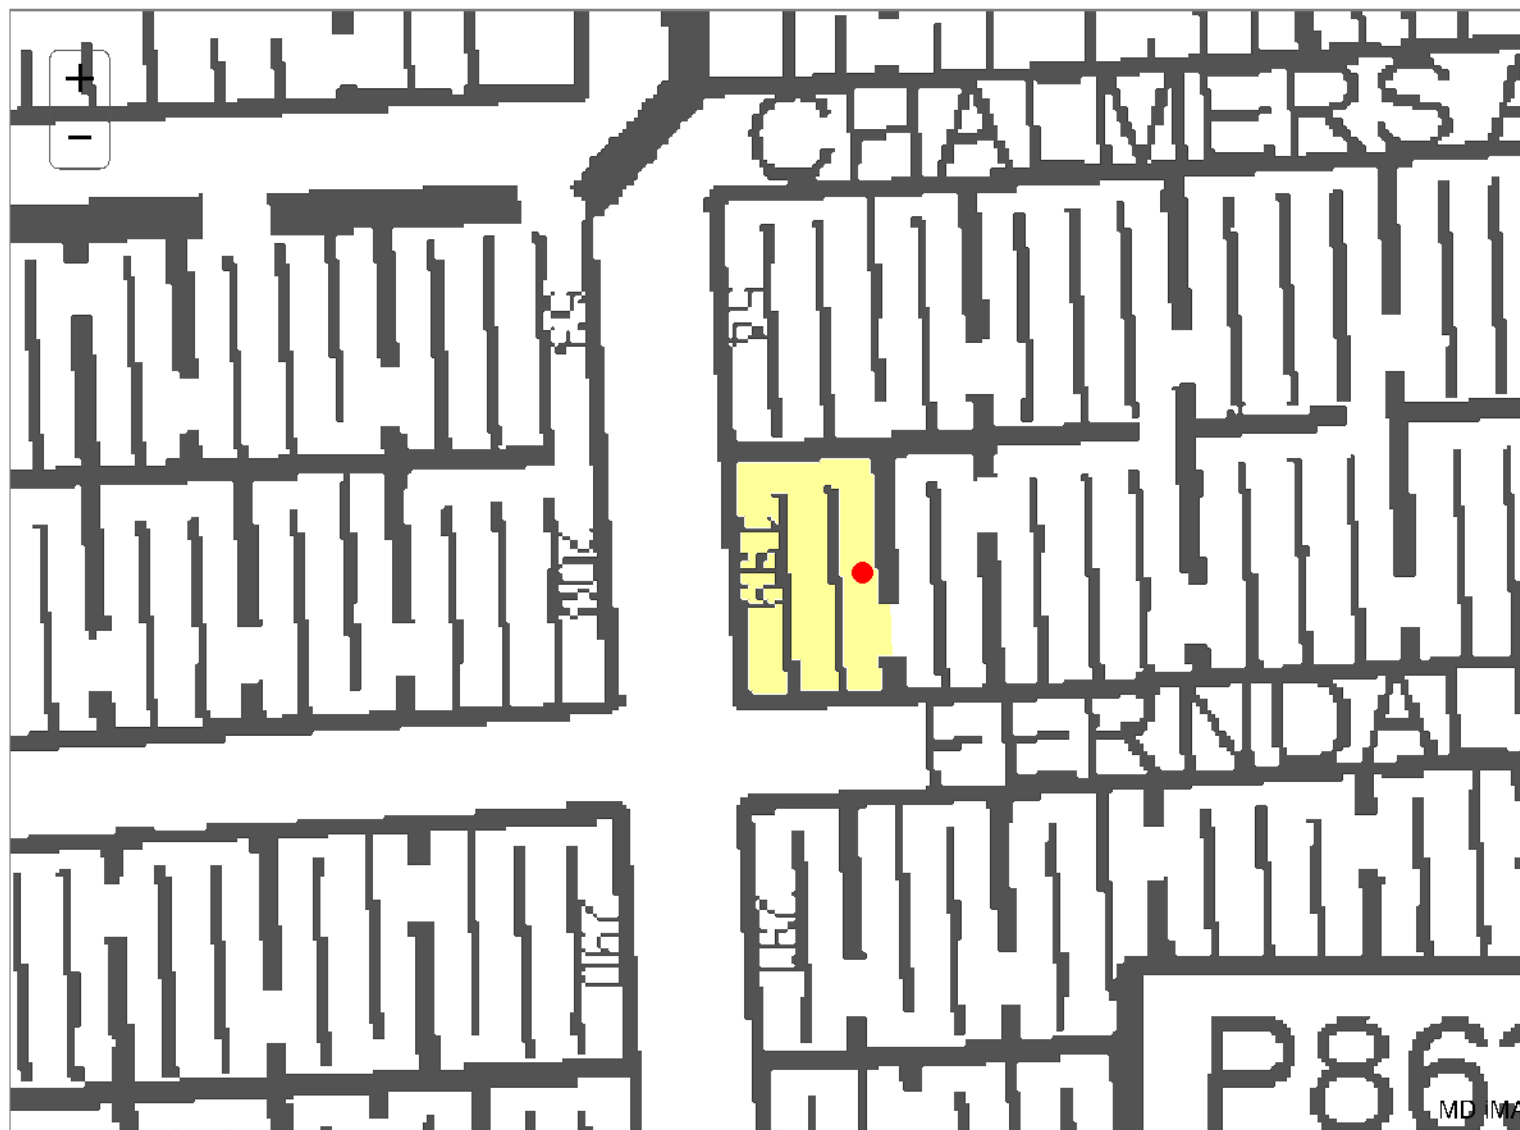

Anne Arundel County

[New Search \(https://sdat.dat.maryland.gov/RealProperty\)](https://sdat.dat.maryland.gov/RealProperty)District: **05** Subdivision: **267** Account Number: **06762315**

The information shown on this map has been compiled from deed descriptions and plats and is not a property survey. The map should not be used for legal descriptions. Users noting errors are urged to notify the Maryland Department of Planning Mapping, 301 W. Preston Street, Baltimore MD 21201.