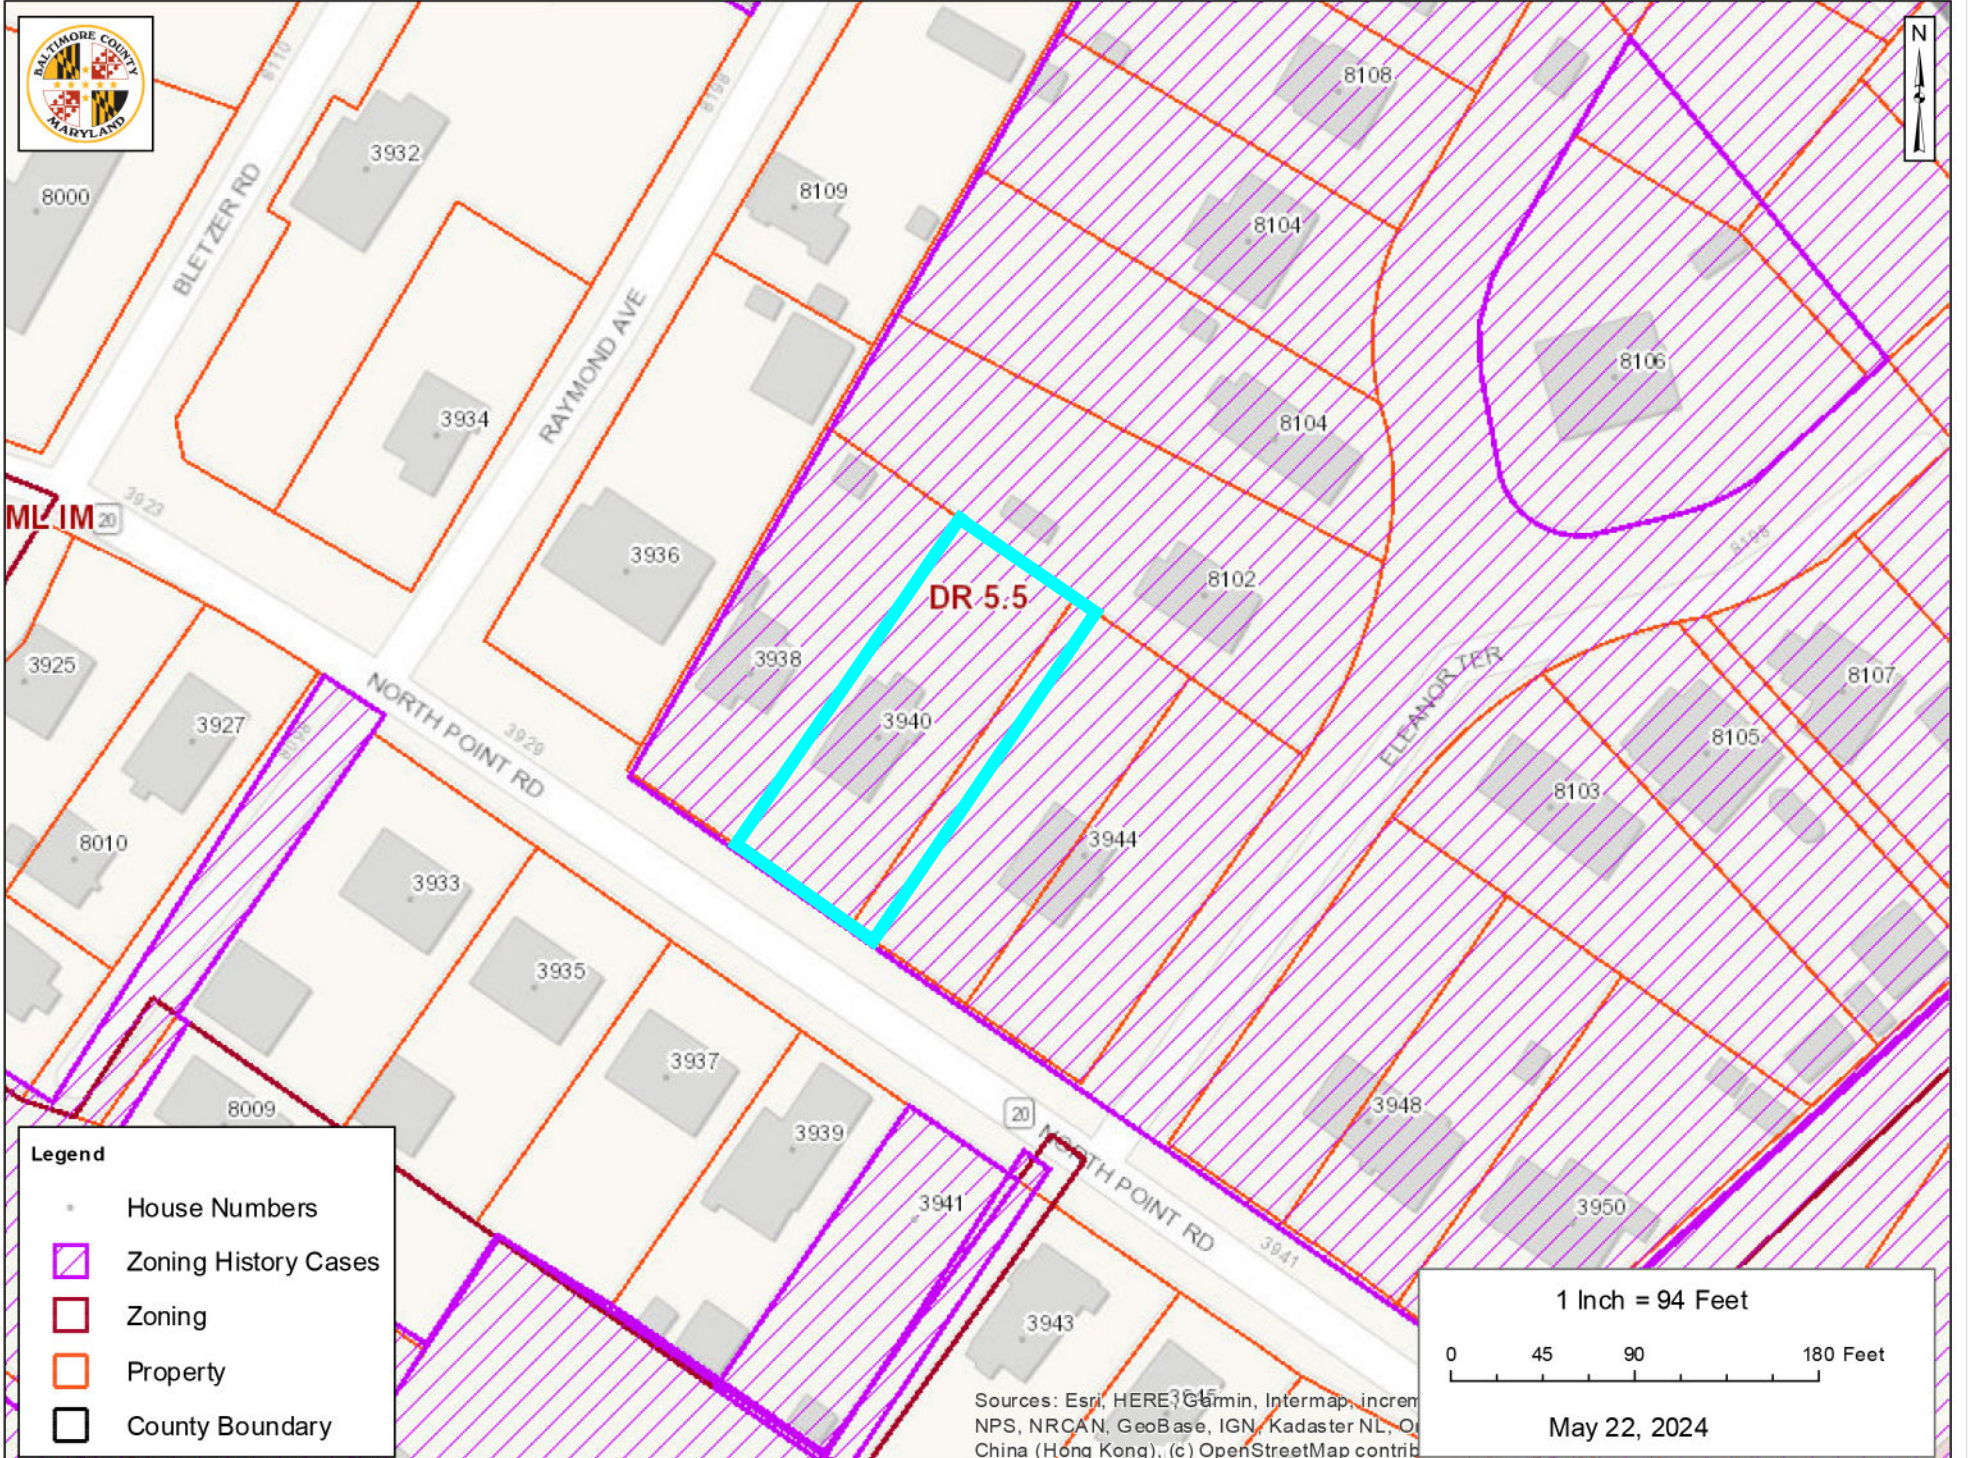

Baltimore County - My Neighborhood

Legend

- House Numbers
- ▨ Zoning History Cases
- ▭ Zoning
- ▭ Property
- ▭ County Boundary

1 Inch = 94 Feet

0 45 90 180 Feet

Sources: Esri, HERE, Garmin, Intermap, increment P., NPS, NRCAN, GeoBase, IGN, Kadaster NL, Ordnance Survey, Esri, DeLorme, NAVTEQ, Swisstopo, Mapbox, Swisstopo, China (Hong Kong), (c) OpenStreetMap contributors, and the GIS User Community