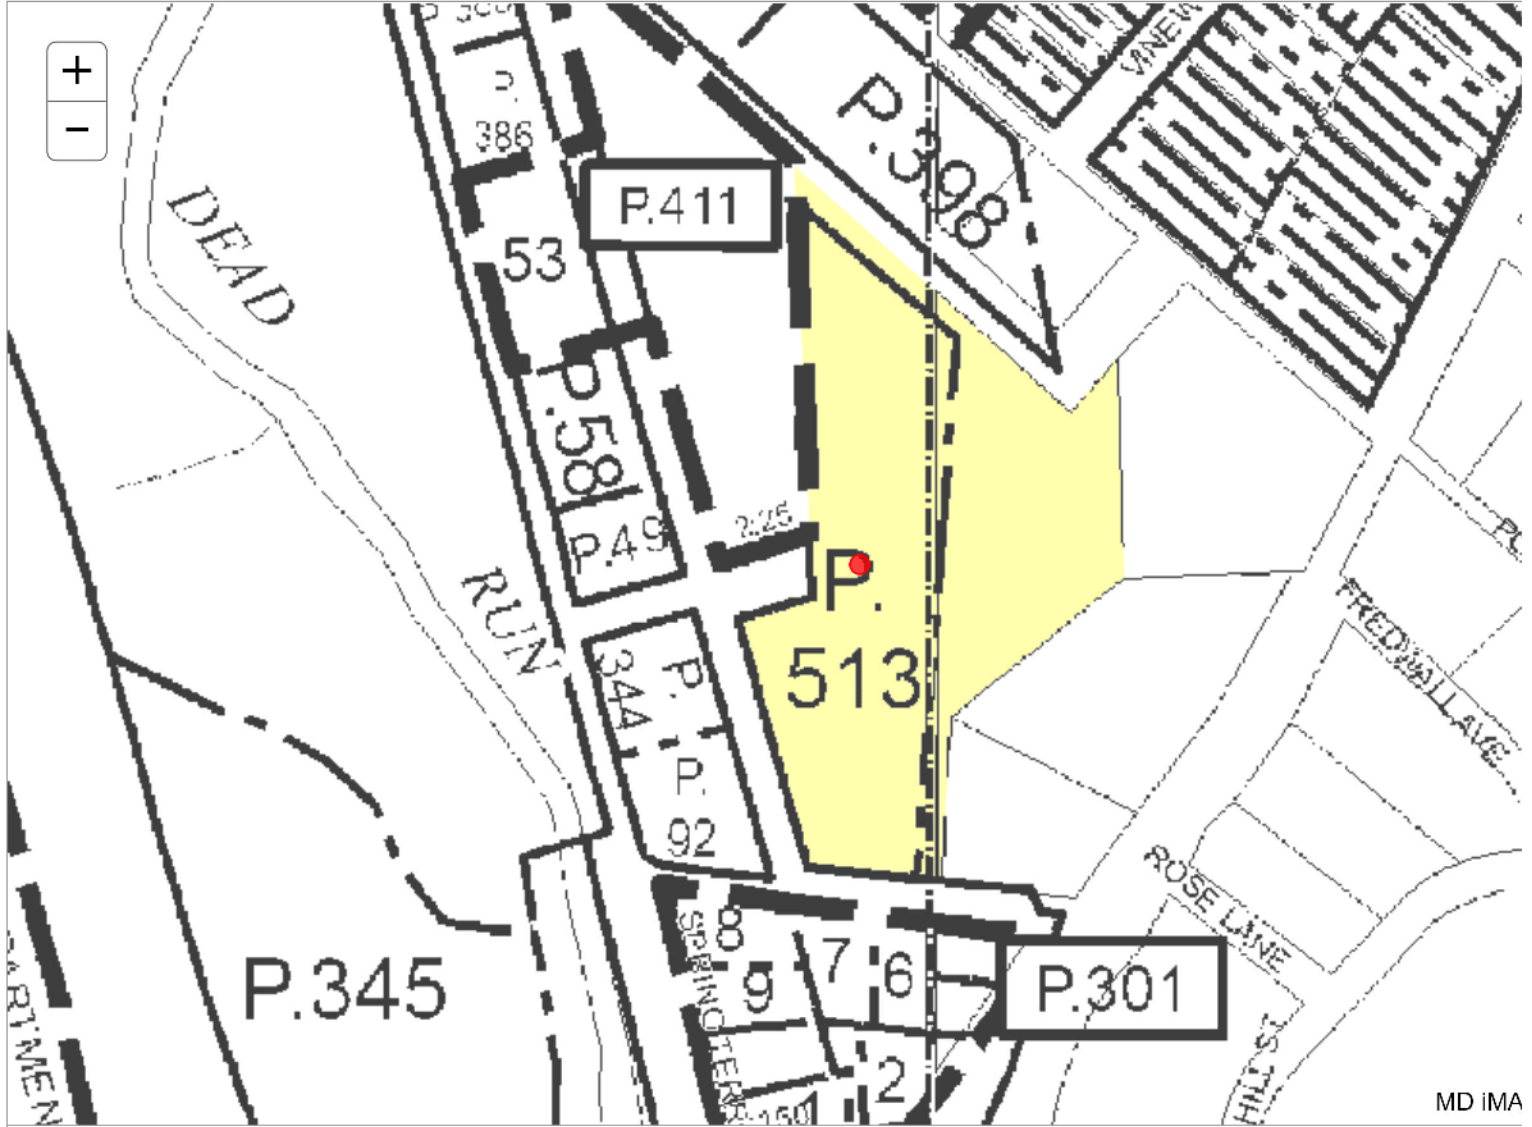

Baltimore County

[New Search \(https://sdat.dat.maryland.gov/RealProperty\)](https://sdat.dat.maryland.gov/RealProperty)

District: **01** Account Number: **2500007519**

The information shown on this map has been compiled from deed descriptions and plats and is not a property survey. The map should not be used for legal descriptions. Users noting errors are urged to notify the Maryland Department of Planning Mapping, 301 W. Preston Street, Baltimore MD 21201.