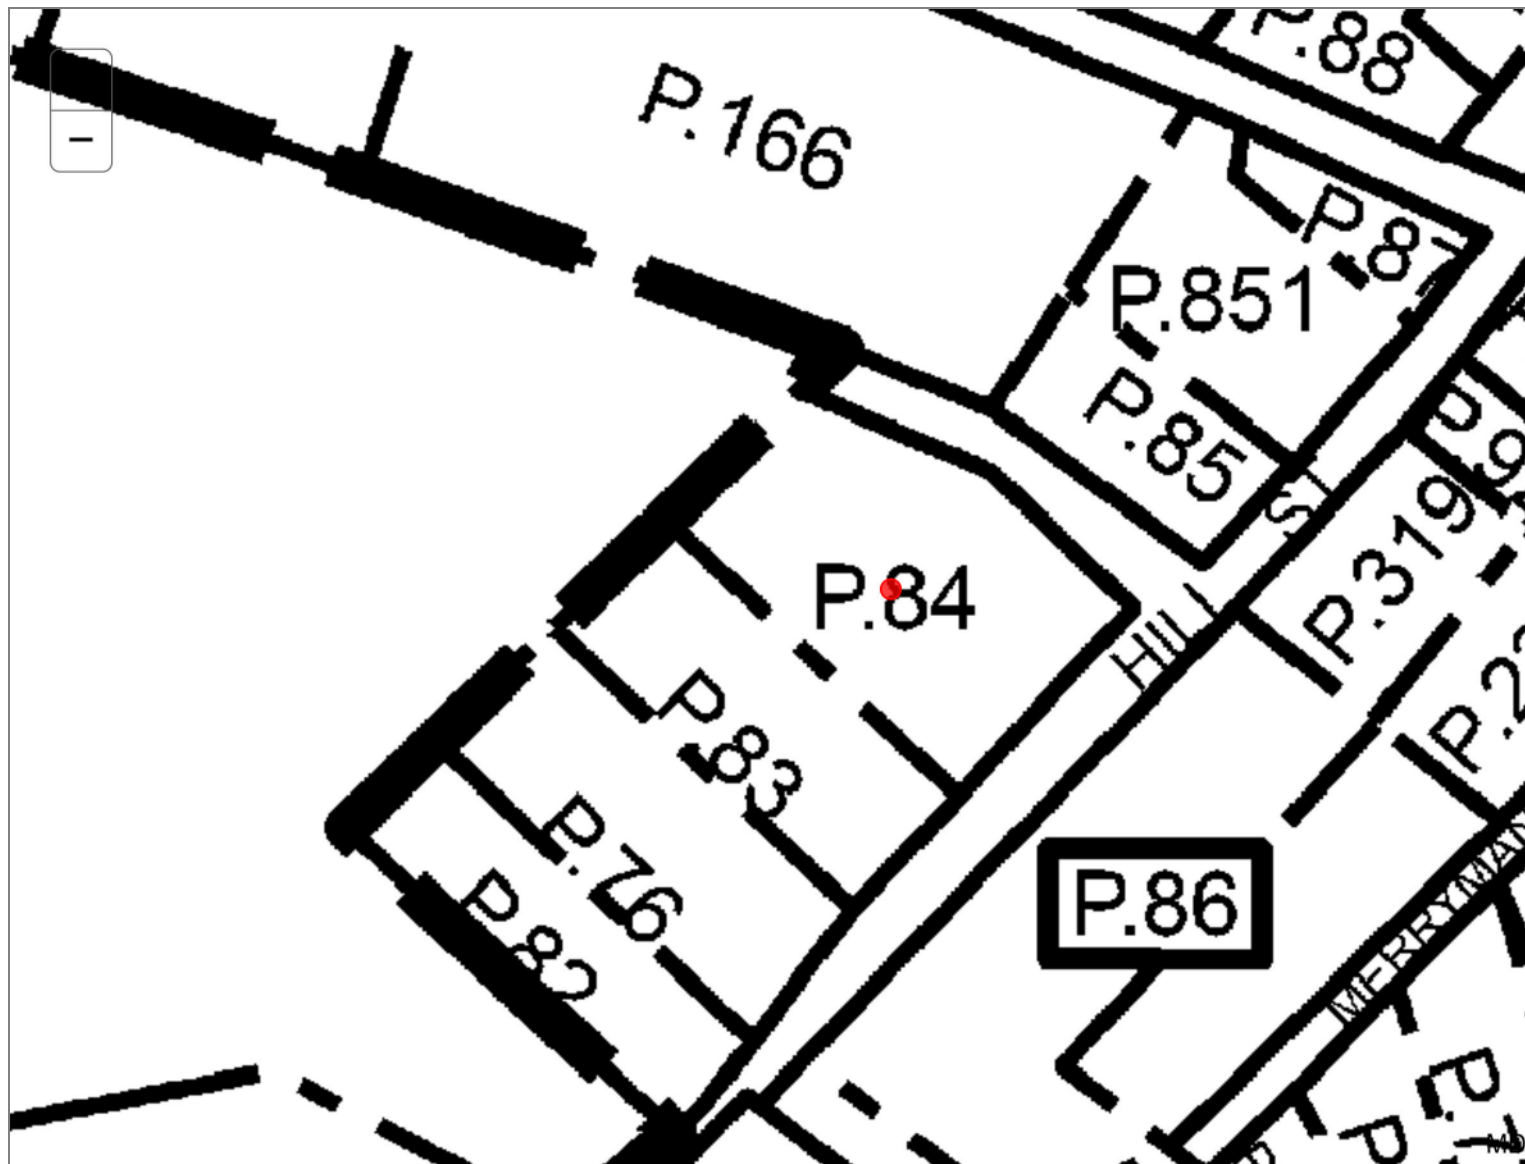

Howard County

New Search (<https://sdat.dat.maryland.gov/RealProperty>)

District: **02** Account Number: **243520**

The information shown on this map has been compiled from deed descriptions and plats and is not a property survey. The map should not be used for legal descriptions. Users noting errors are urged to notify the Maryland Department of Planning Mapping, 301 W. Preston Street, Baltimore MD 21201.