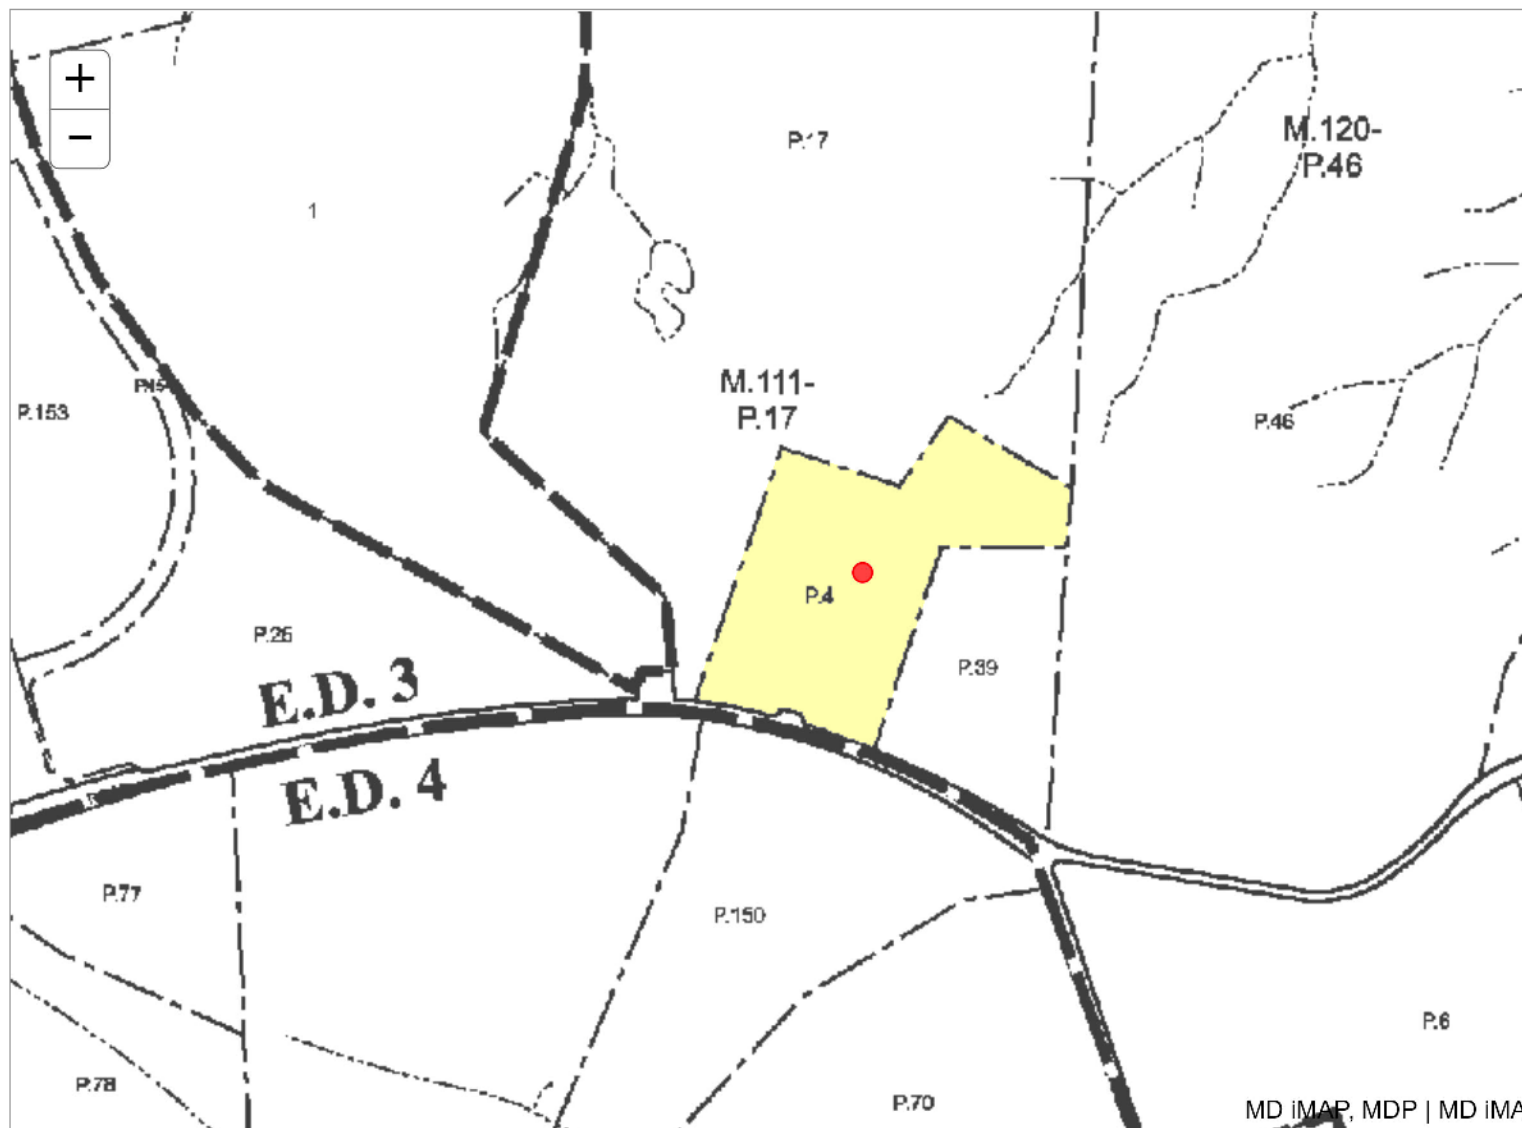

Prince George's County

[New Search \(https://sdat.dat.maryland.gov/RealProperty\)](https://sdat.dat.maryland.gov/RealProperty)District: **03** Account Number: **0246520**

The information shown on this map has been compiled from deed descriptions and plats and is not a property survey. The map should not be used for legal descriptions. Users noting errors are urged to notify the Maryland Department of Planning Mapping, 301 W. Preston Street, Baltimore MD 21201.