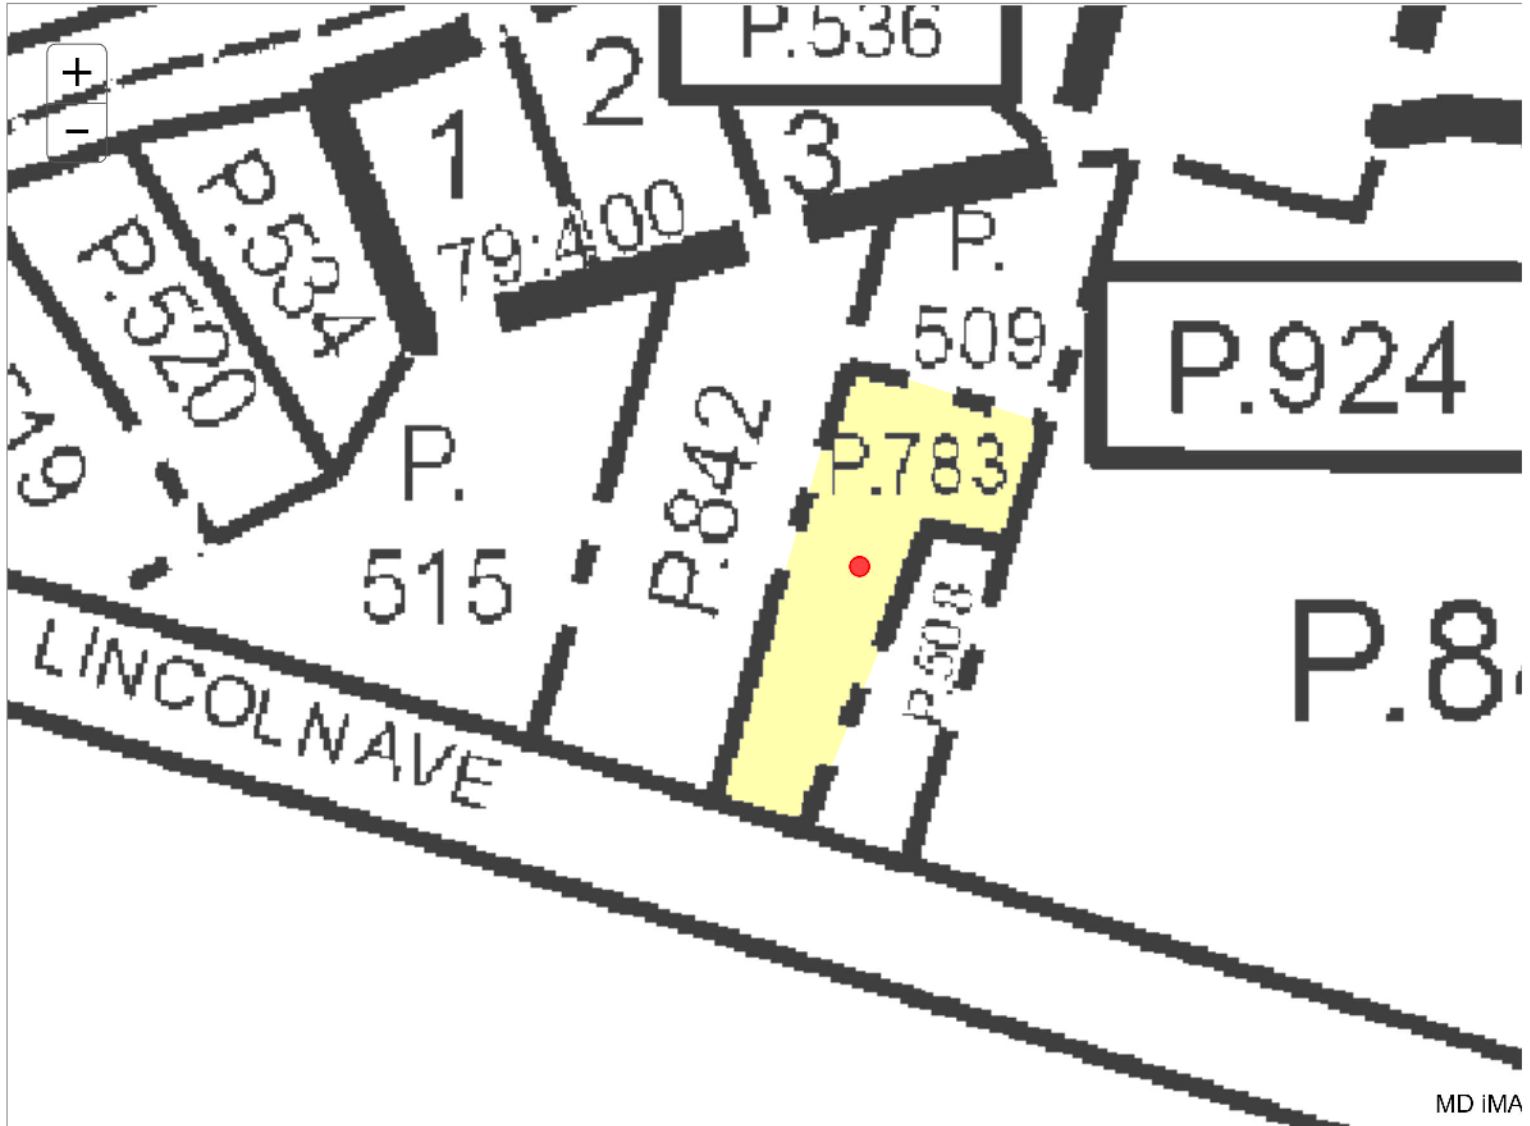

**Baltimore County**[New Search \(https://sdat.dat.maryland.gov/RealProperty\)](https://sdat.dat.maryland.gov/RealProperty)District: **09** Account Number: **1600007516**

The information shown on this map has been compiled from deed descriptions and plats and is not a property survey. The map should not be used for legal descriptions. Users noting errors are urged to notify the Maryland Department of Planning Mapping, 301 W. Preston Street, Baltimore MD 21201.