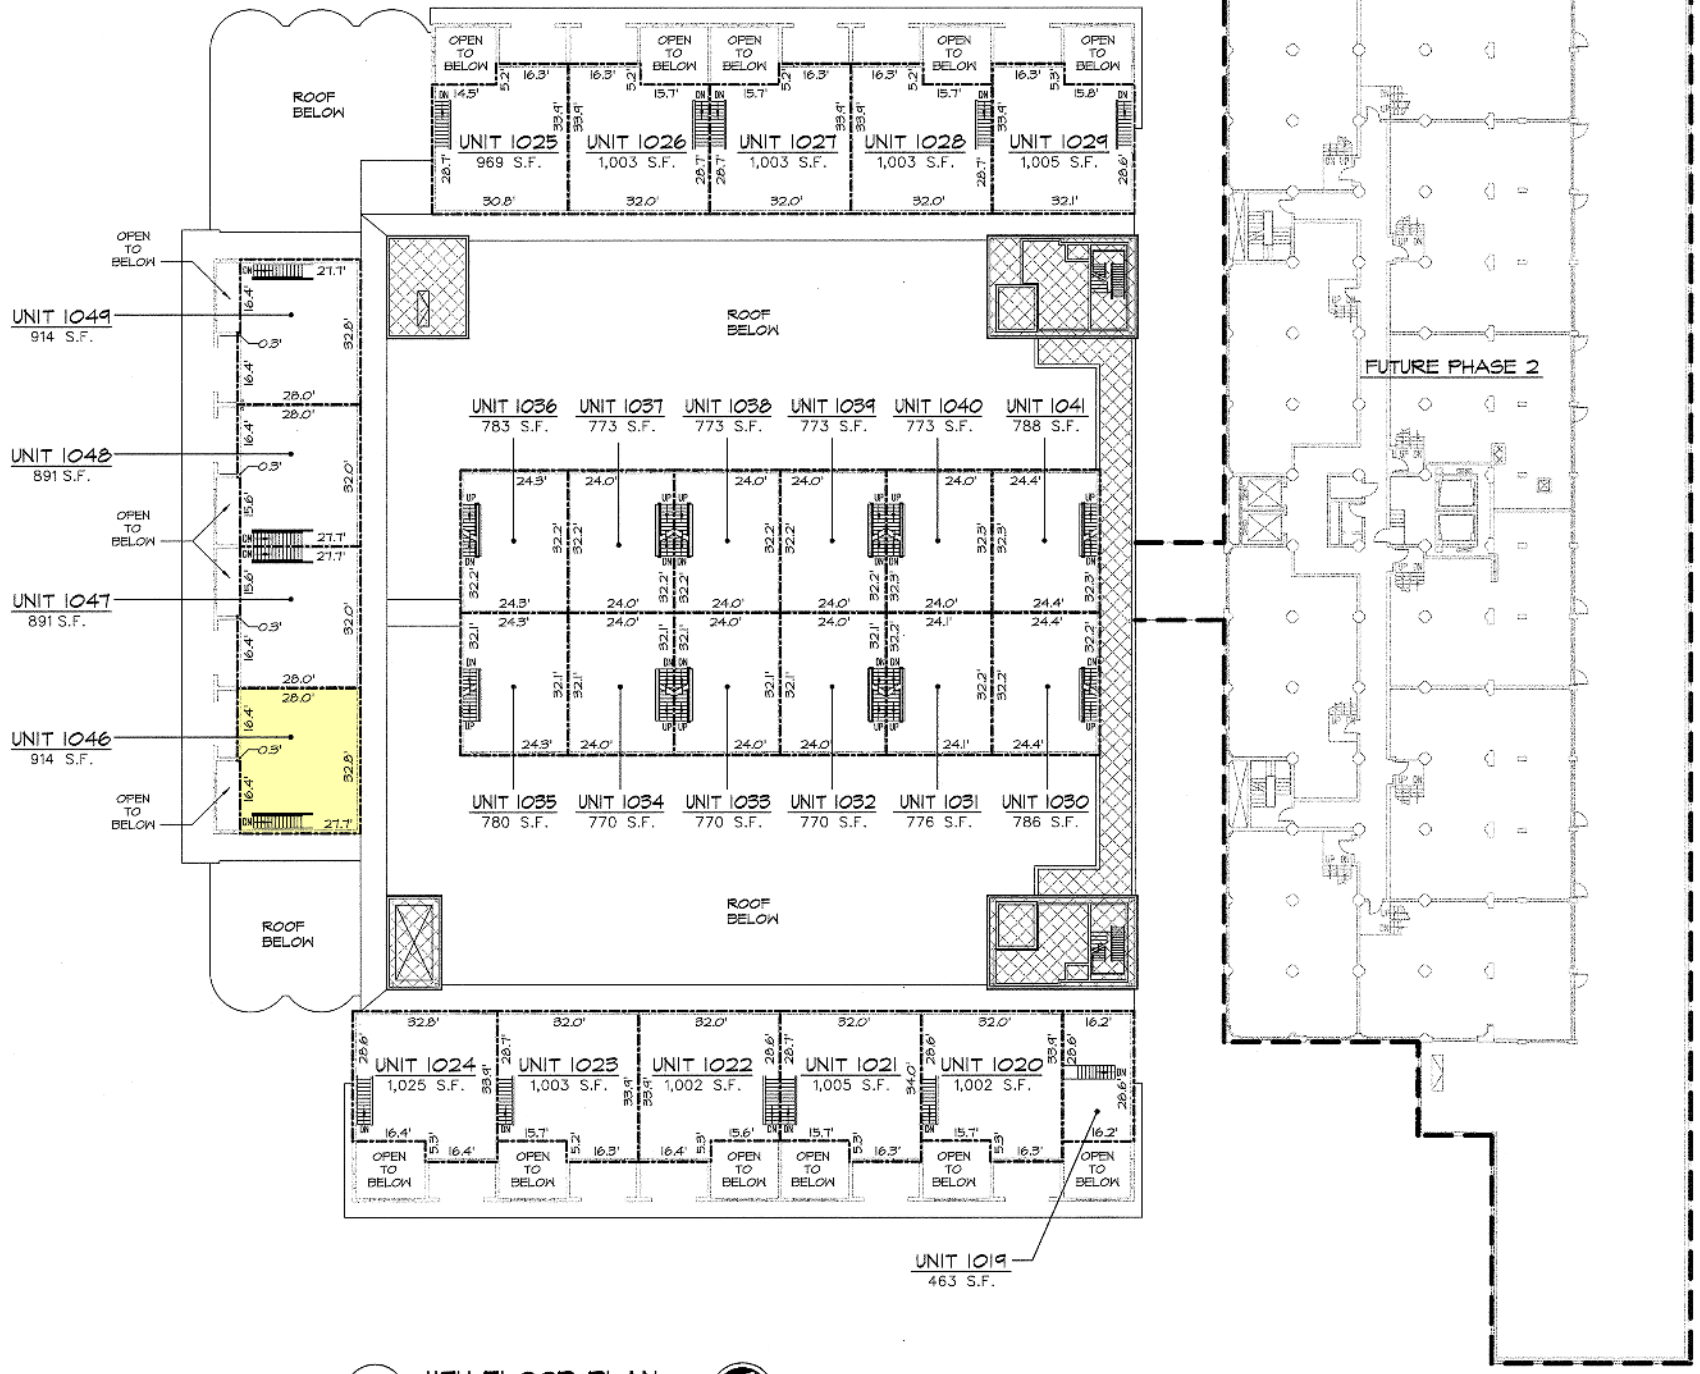

FLOOR PLAN LEGEND

- UNIT LIMITS
- WALLS
- LIMITED COMMON ELEMENT (LCE)
- GENERAL COMMON ELEMENT (GCE)

C-13

13 of 16

MSA 564 1630 439-13

11TH FLOOR PLAN
 C-13 1" = 20'

6
5
4
3
2
1
 Maryland State Archives

\PROJECTS\307852\307852_001\Drawings\ARCH\COMMON PHASE 1\CONDO\01.dwg
 2:27:36 PM 9/26/2008