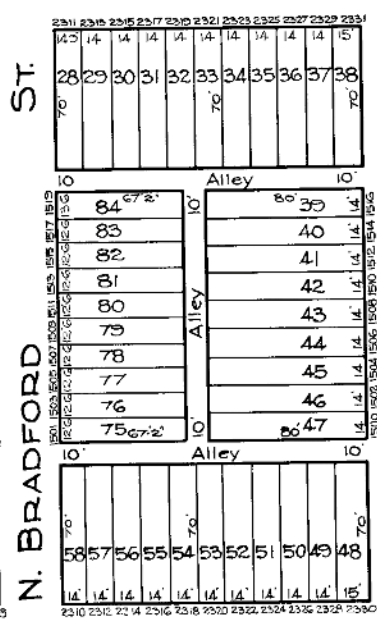

N. PATTERSON PARK AVE.

E. OLIVER ST.

N. BRADFORD ST.

N. MONTFORD AVE.

TRACED BY R. LITZ  
 LETTERED BY Jos. J. Rokosky  
 CHECKED BY R. LITZ  
 J.V.R. - BAIN

**NOTICE**  
 THIS IS A REAL PROPERTY PLAT AS PROVIDED FOR UNDER ARTICLE 76(1) OF THE CITY CHARTER. IT IS COMPILED FROM TITLE AND OTHER SOURCES AND IS NOT AN AUTHENTIC SURVEY.

CITY OF BALTIMORE  
 DEPARTMENT OF PUBLIC WORKS  
 BUREAU OF PLANS & SURVEYS  
 PROPERTY LOCATION DIVISION  
 WARD 8 SECTION 17  
 BLOCK 1484  
 SCALE 1/4" = 60 FT. DATE April 1929