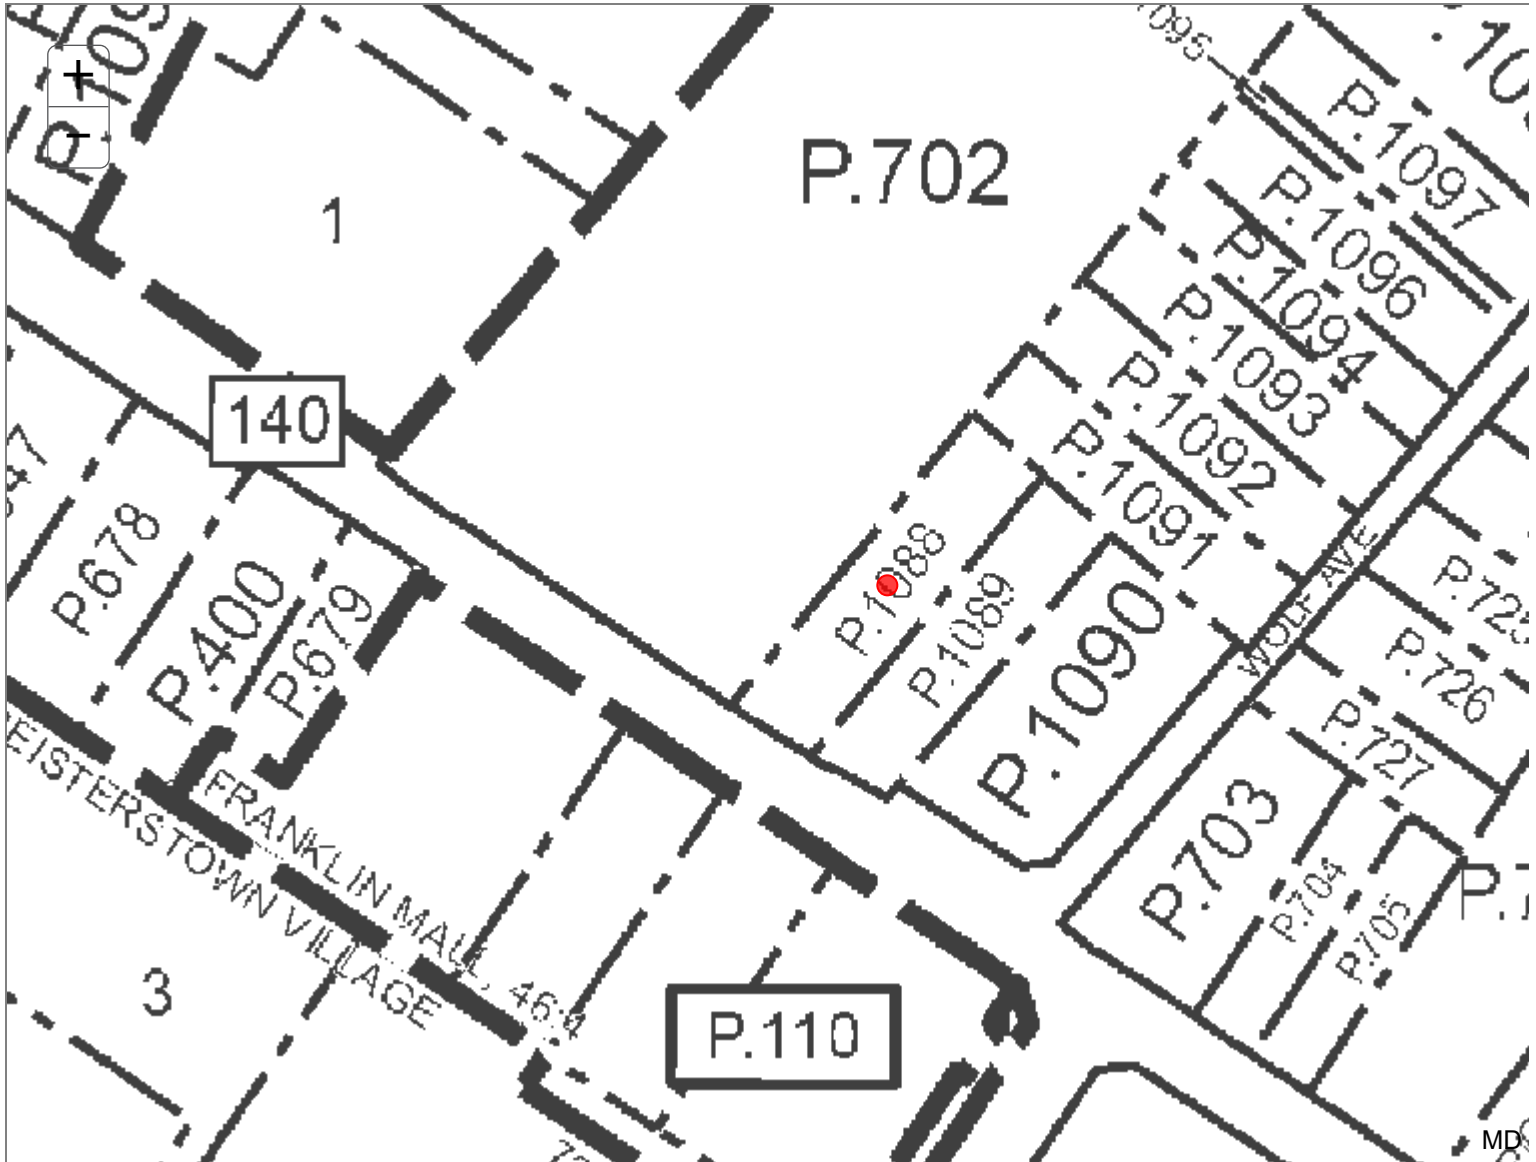

Baltimore County

[New Search \(https://sdat.dat.maryland.gov/RealProperty\)](https://sdat.dat.maryland.gov/RealProperty)

District: **04** Account Number: **2000006395**

The information shown on this map has been compiled from deed descriptions and plats and is not a property survey. The map should not be used for legal descriptions. Users noting errors are urged to notify the Maryland Department of Planning Mapping, 301 W. Preston Street, Baltimore MD 21201.