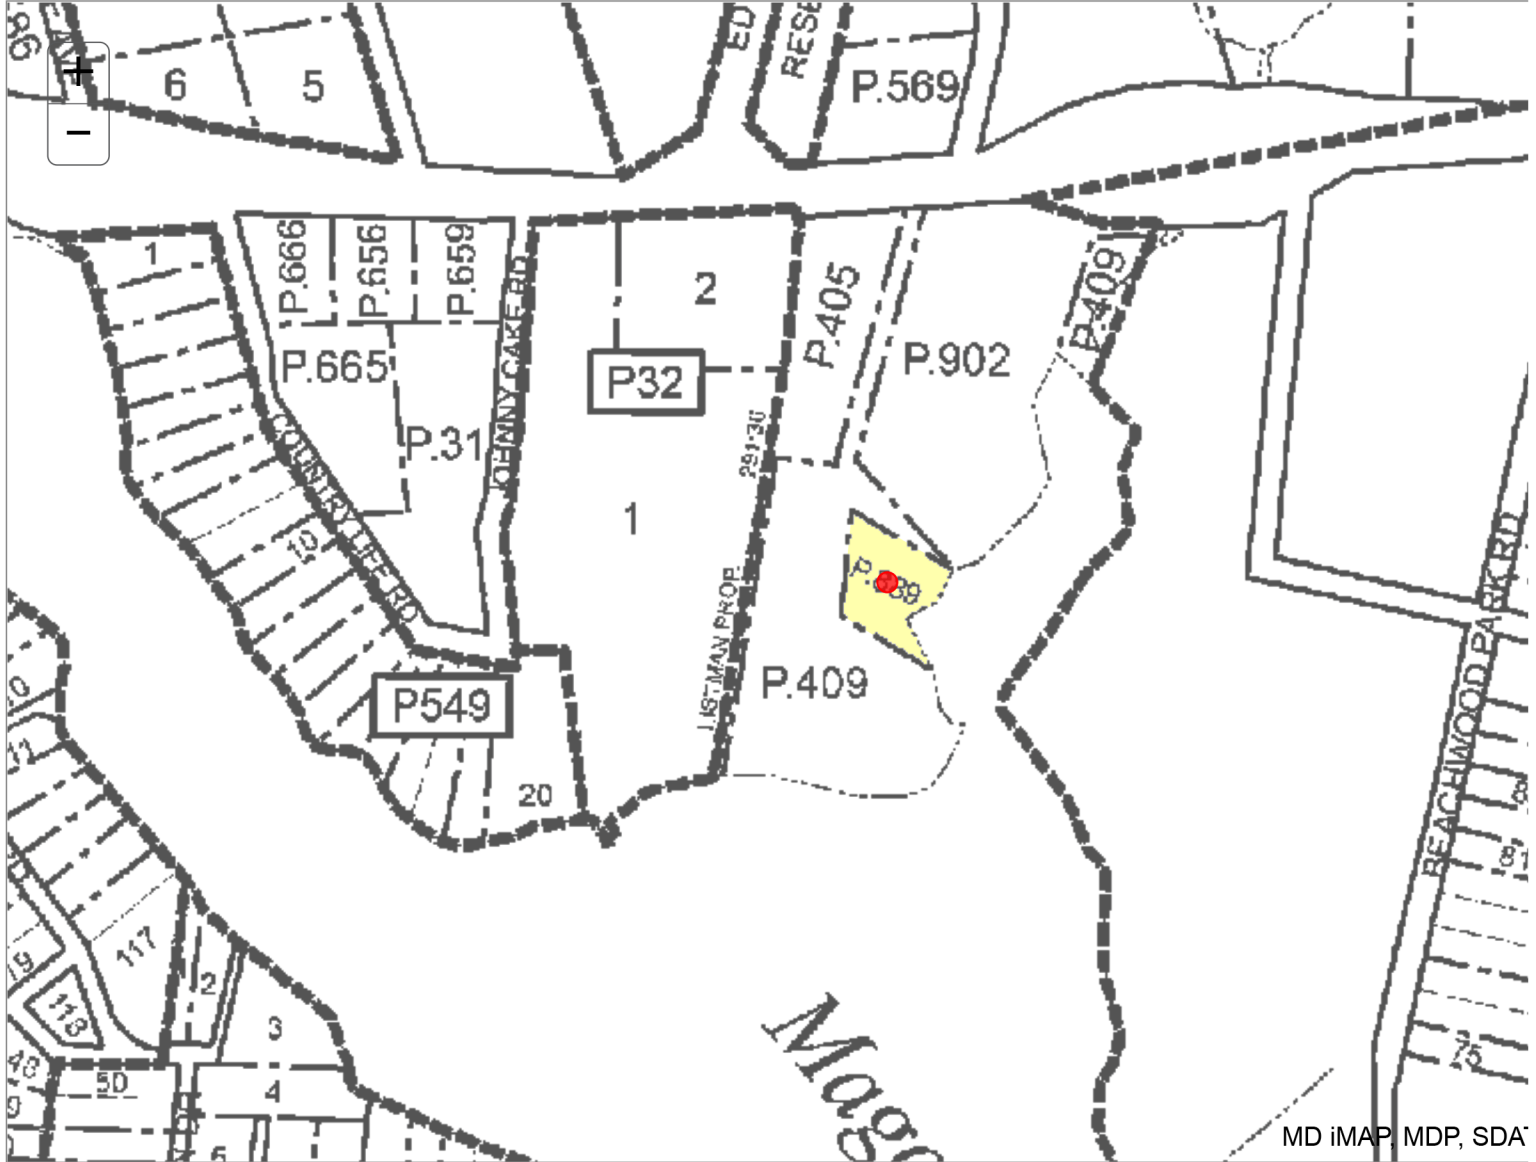

Anne Arundel County

New Search (<https://sdat.dat.maryland.gov/RealProperty>)

District: **03** Subdivision: **000** Account Number: **18070102**

The information shown on this map has been compiled from deed descriptions and plats and is not a property survey. The map should not be used for legal descriptions. Users noting errors are urged to notify the Maryland Department of Planning Mapping, 301 W. Preston Street, Baltimore MD 21201.