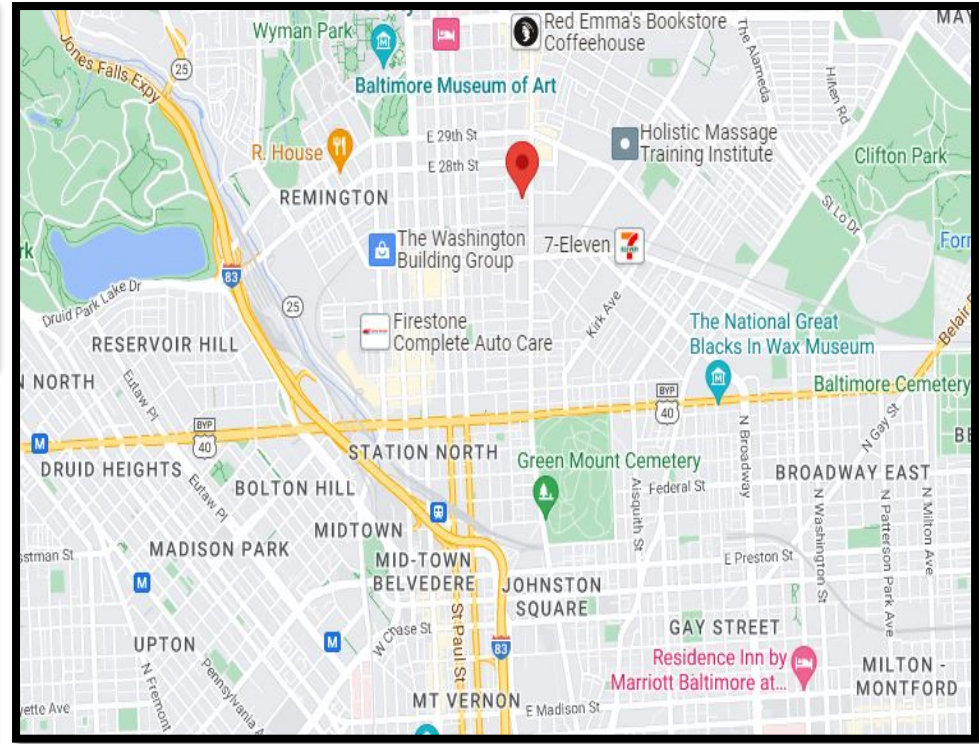

# Baltimore City Receivership Gallery Auction

26 Properties

Tuesday, August 15<sup>th</sup>, 2023

**ONE  
HOUSE  
AT A  
TIME**

**AJ BILLIG**  
REAL ESTATE • AUCTIONEERS

Rebuilding  
Baltimore.

**437 E. 27<sup>th</sup> Street**