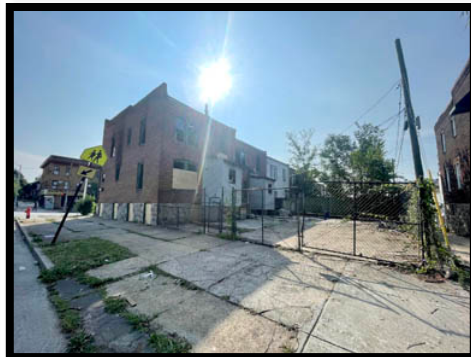

**ONE
HOUSE
AT A
TIME**

Rebuilding
Baltimore.

AJ BILLIG
REAL ESTATE • AUCTIONEERS

2432 Reisterstown Road

Mondawmin | 21217

Two Story Brick Inside-Group Townhome