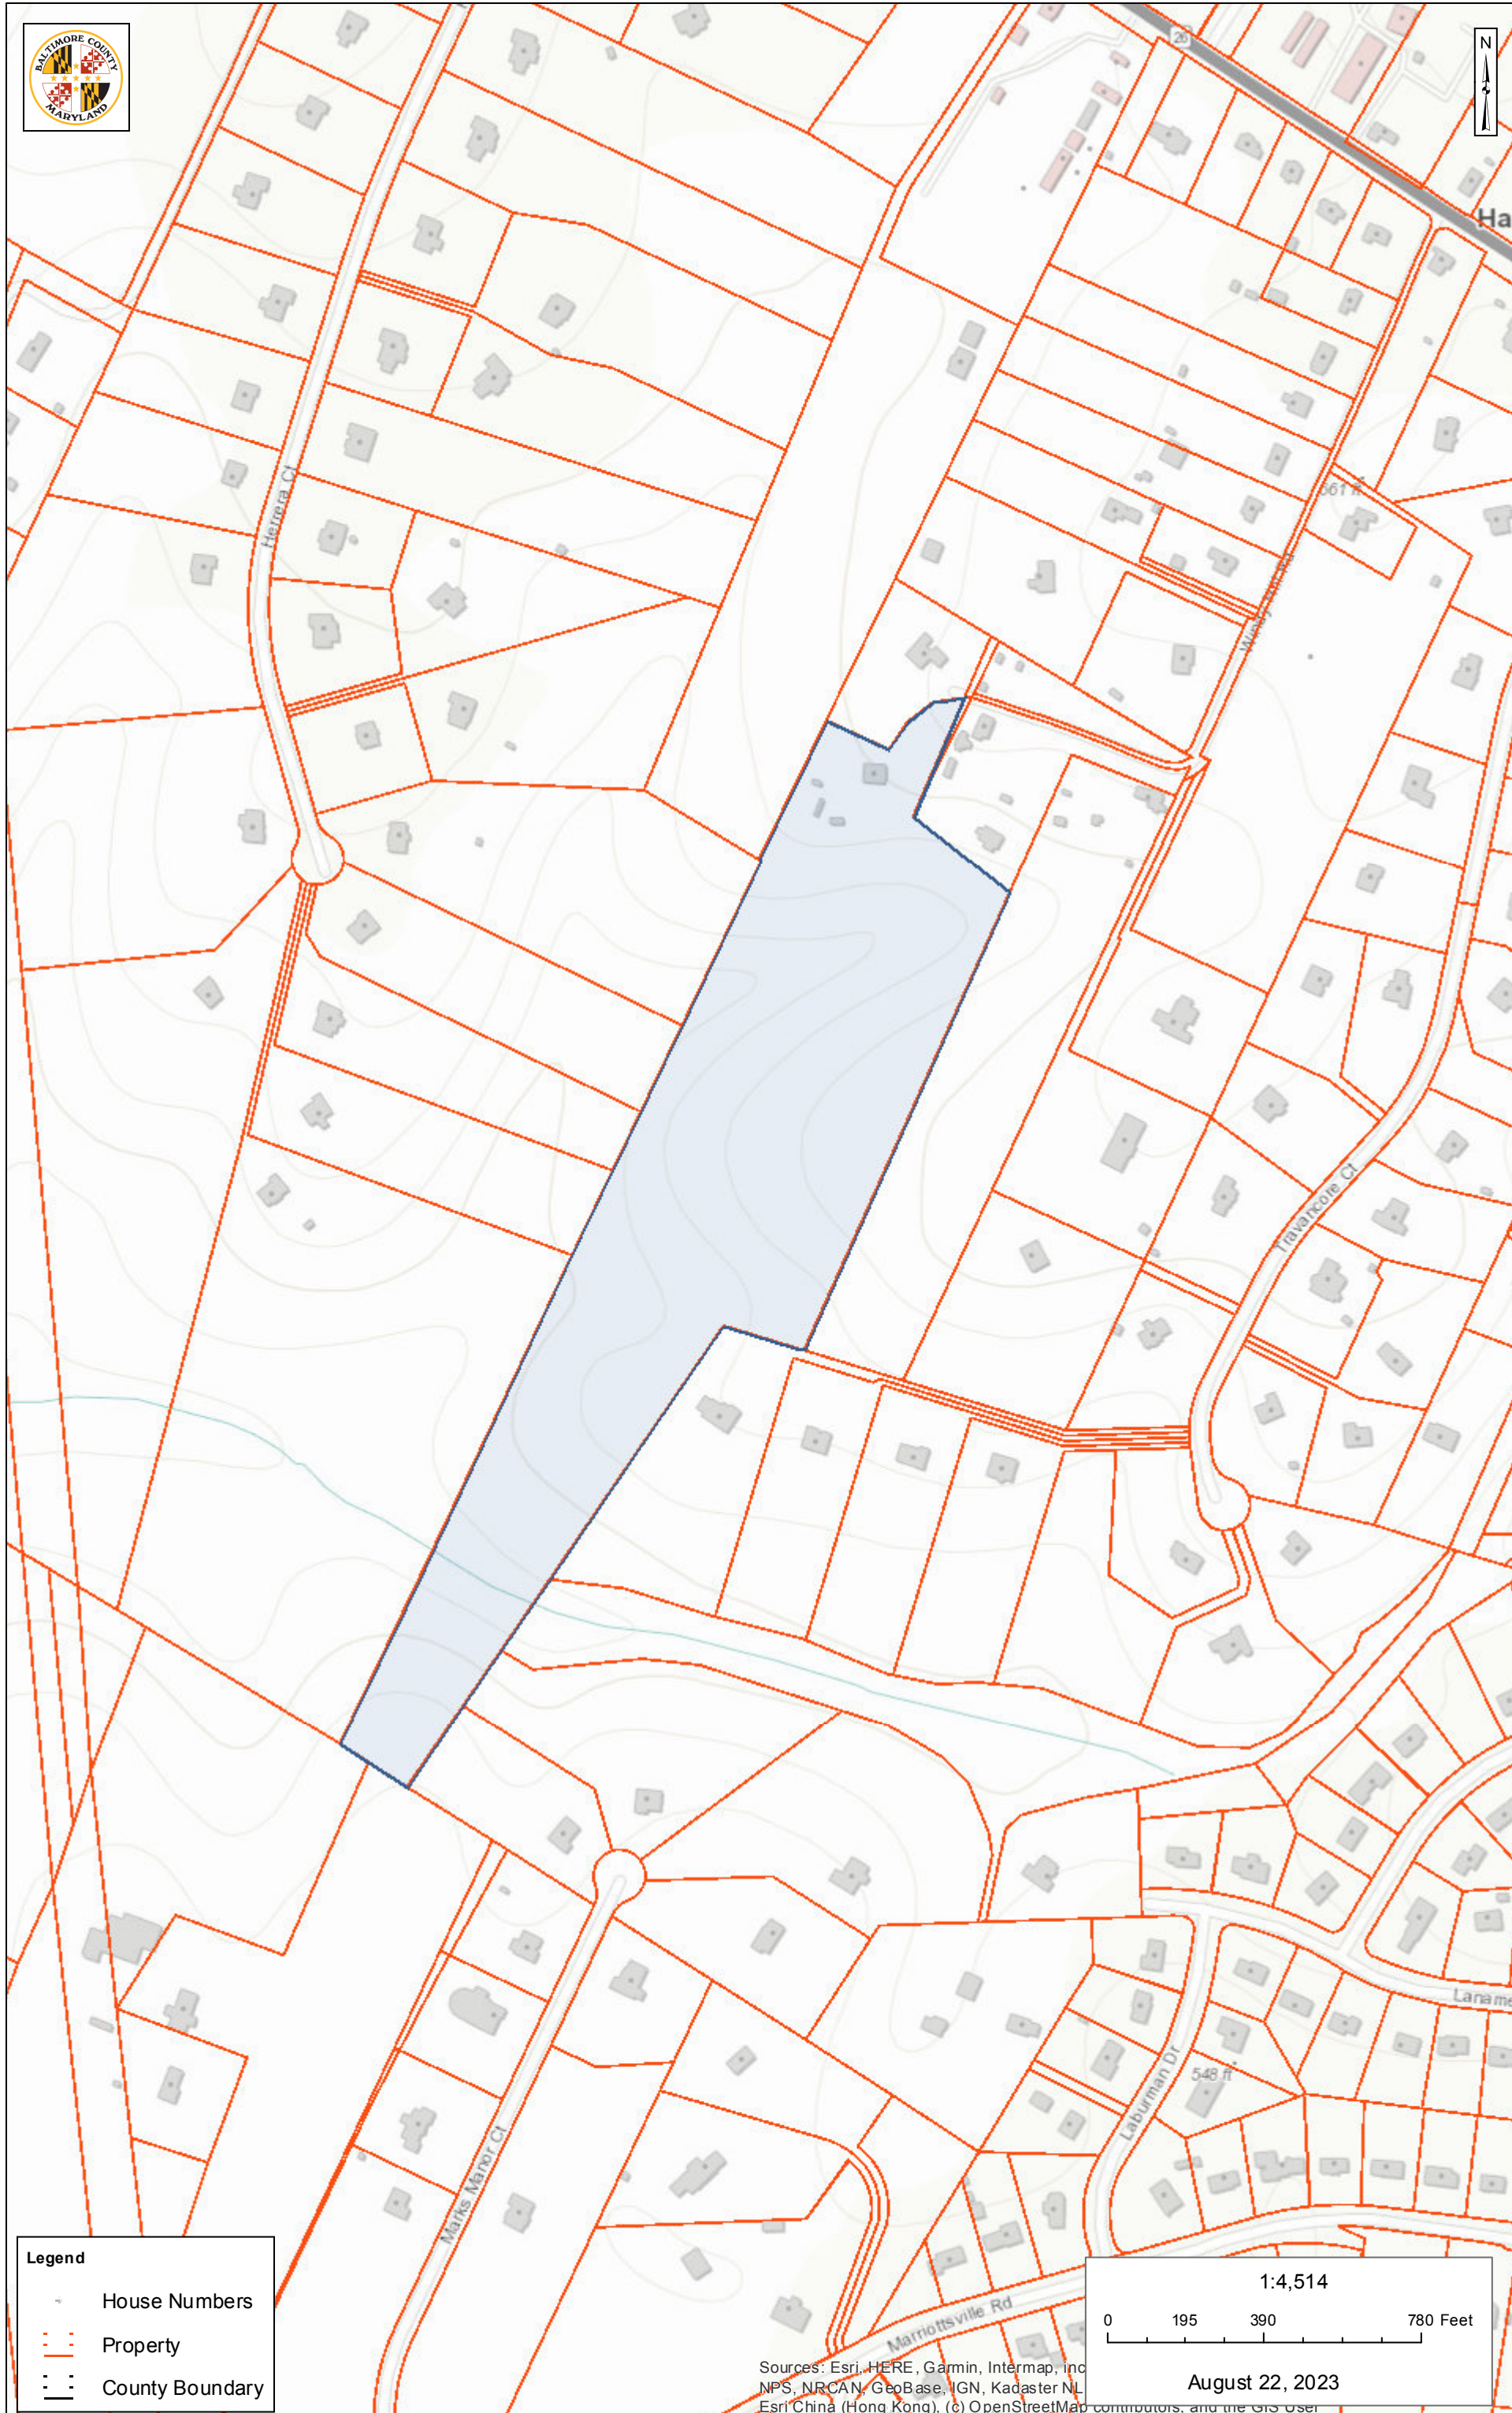

Property Map - Baltimore County - My Neighborhood

Legend

- House Numbers
- Property
- County Boundary

1:4,514

0 195 390 780 Feet

Sources: Esri, HERE, Garmin, Intermap, Inc, NPS, NRCAN, GeoBase, IGN, Kadaster NL, Esri China (Hong Kong), (c) OpenStreetMap contributors, and the GIS User