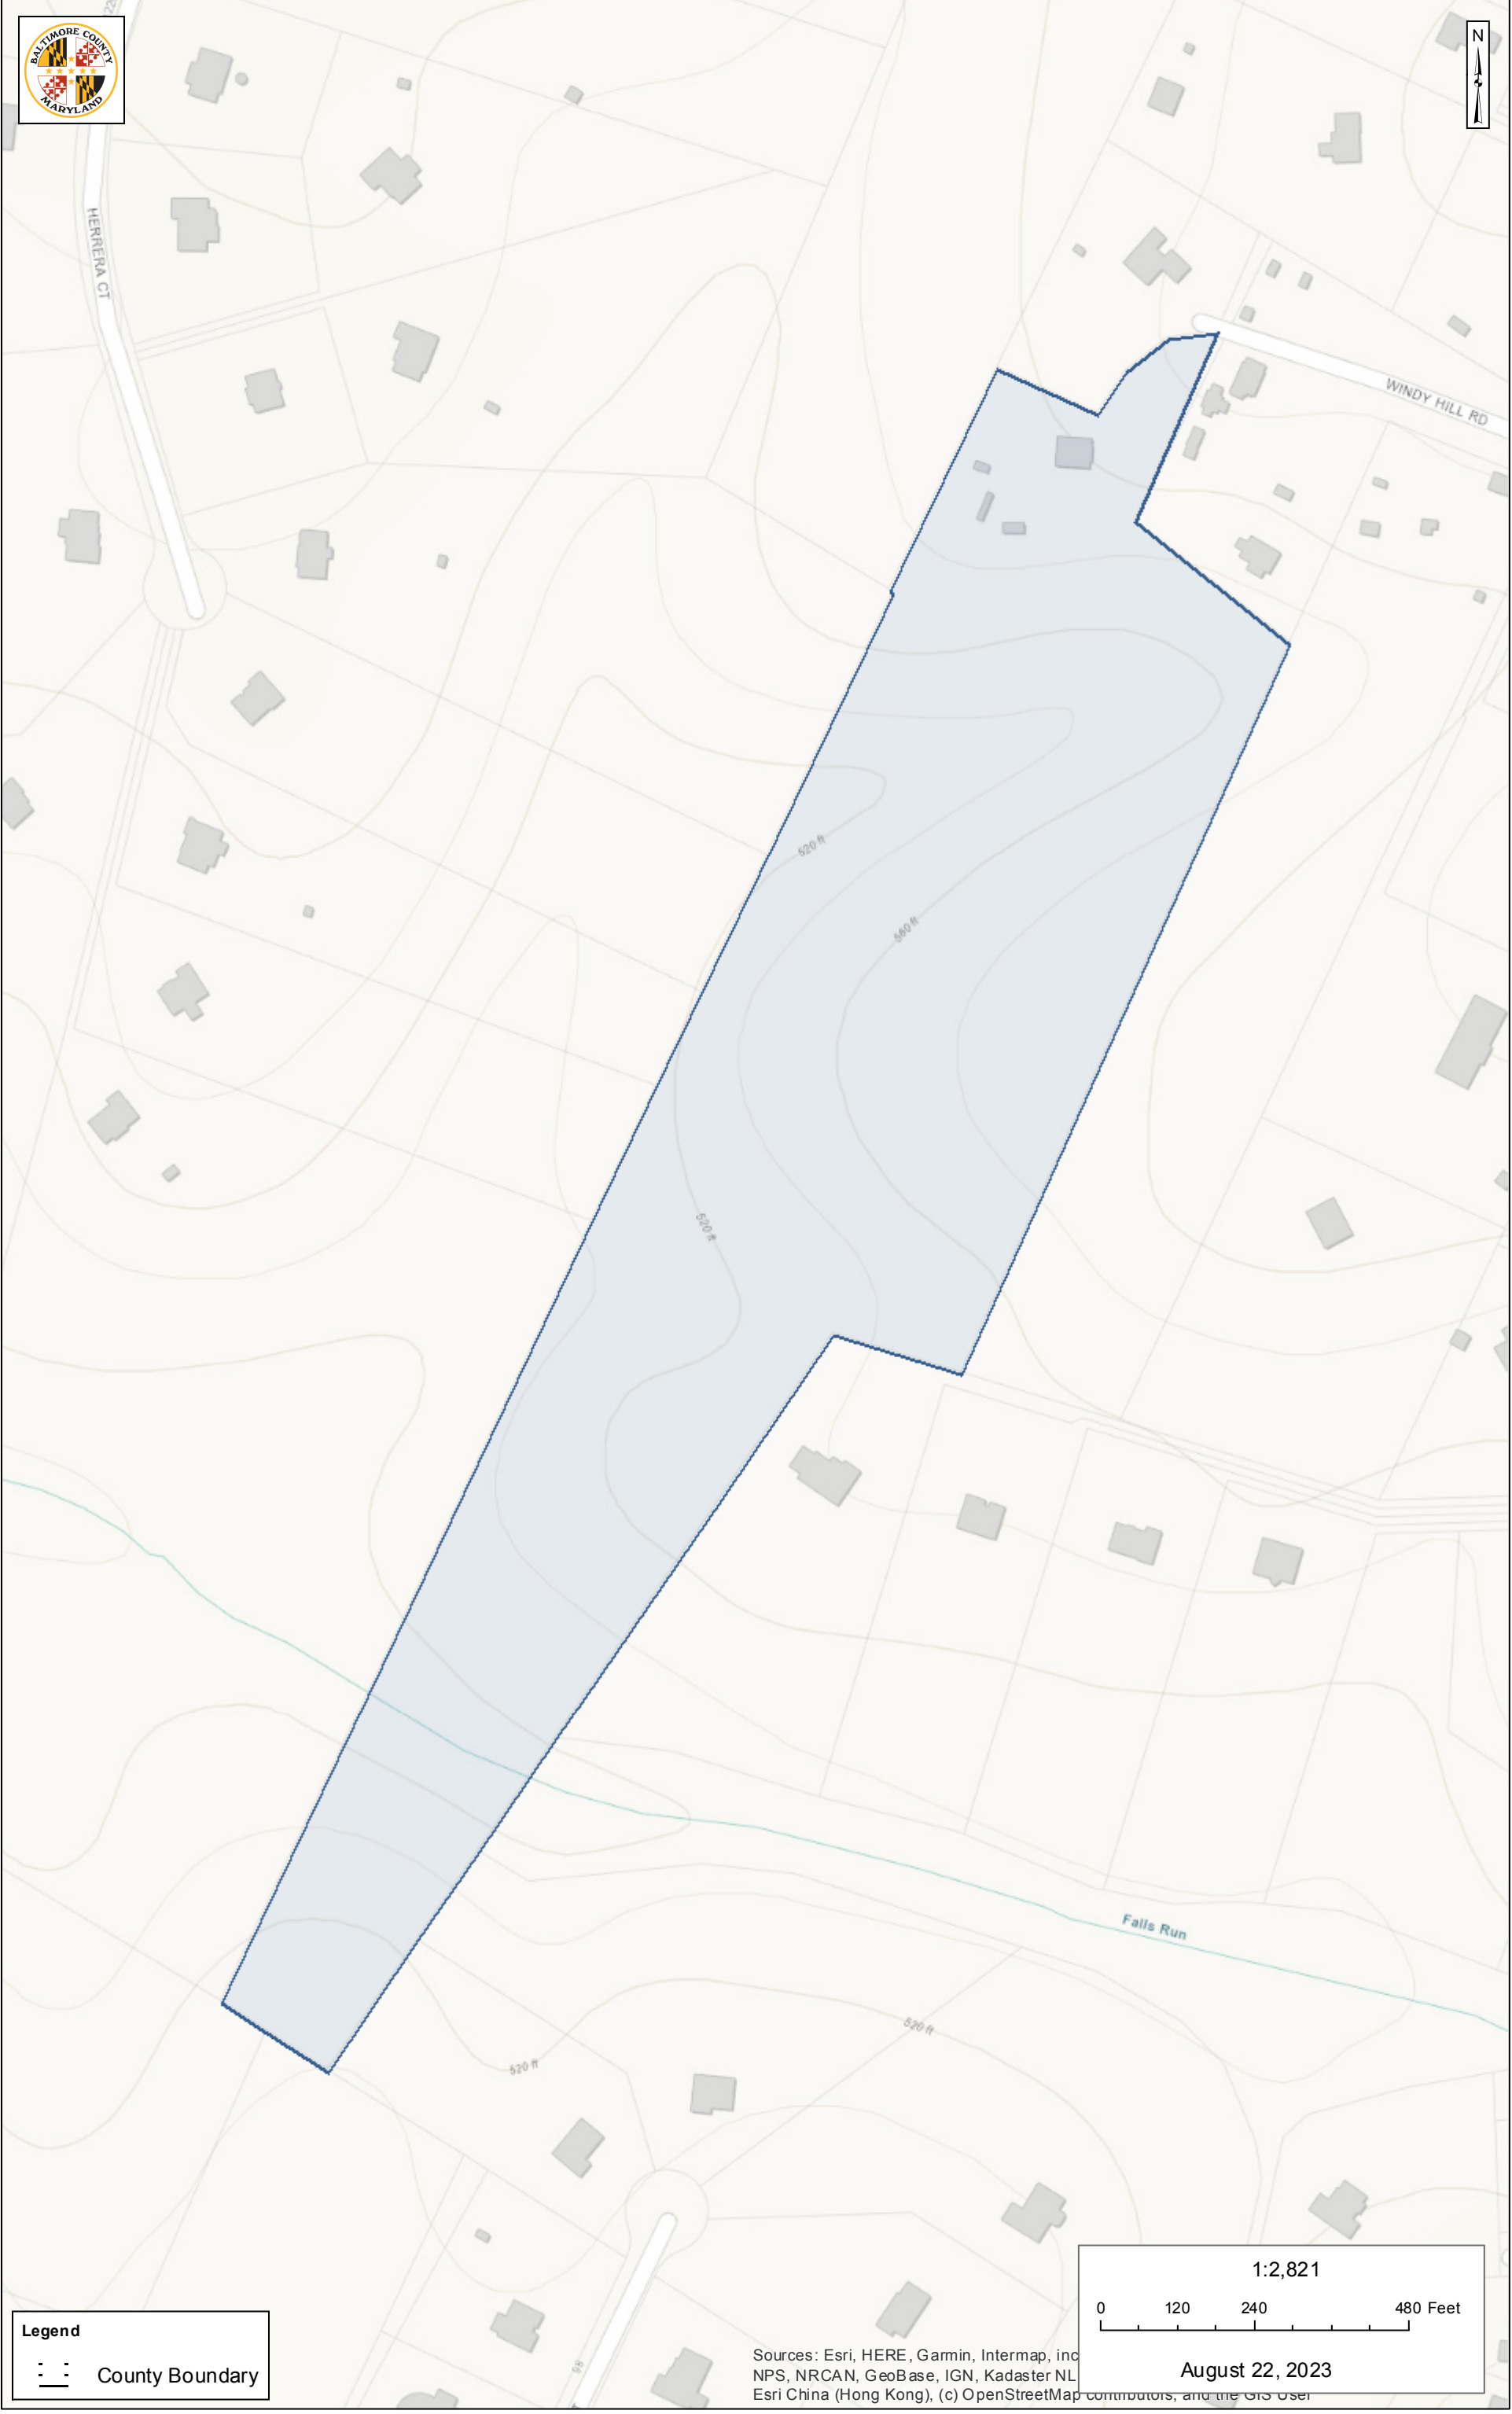

Contour Map - Baltimore County - My Neighborhood

Legend
- - - County Boundary

Sources: Esri, HERE, Garmin, Intermap, Inc, NPS, NRCAN, GeoBase, IGN, Kadaster NL, Esri China (Hong Kong), (c) OpenStreetMap contributors, and the GIS User
August 22, 2023