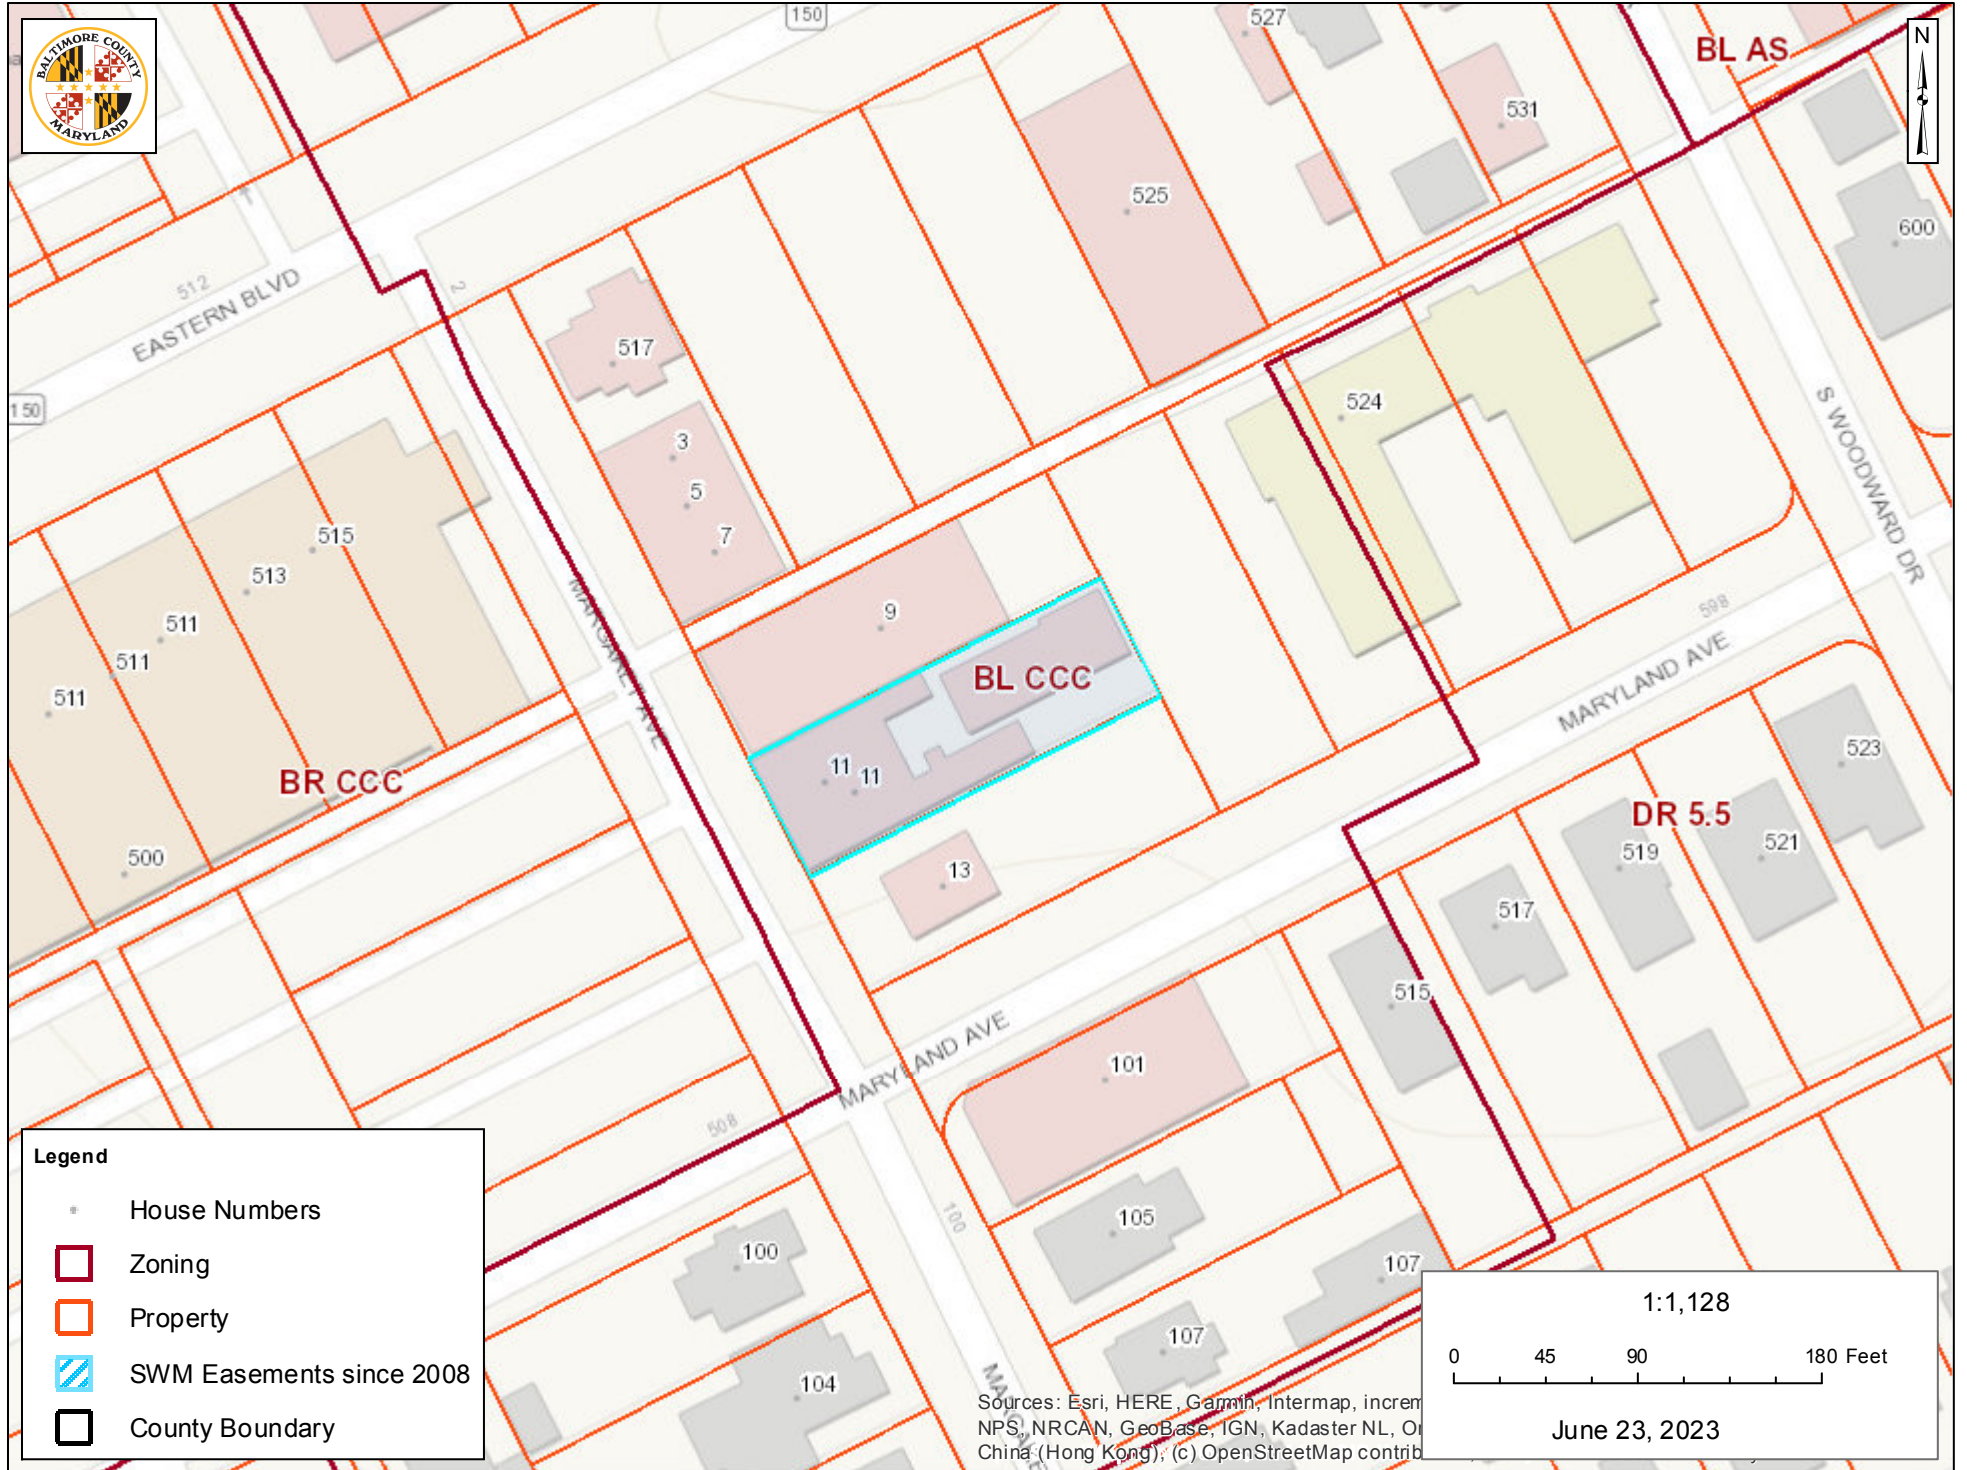

Baltimore County - My Neighborhood

- Legend**
- House Numbers
 - ▭ Zoning
 - ▭ Property
 - ▨ SWM Easements since 2008
 - ▭ County Boundary

Sources: Esri, HERE, Garmin, Intermap, increment P., NPS, NRCAN, GeoBase, IGN, Kadaster NL, Ordnance Survey, Esri, Swisstopo, Mapbox, OpenStreetMap contributors, Swatch, Bing, DeLorme, HERE, Garmin, (Hong Kong); (c) OpenStreetMap contributors