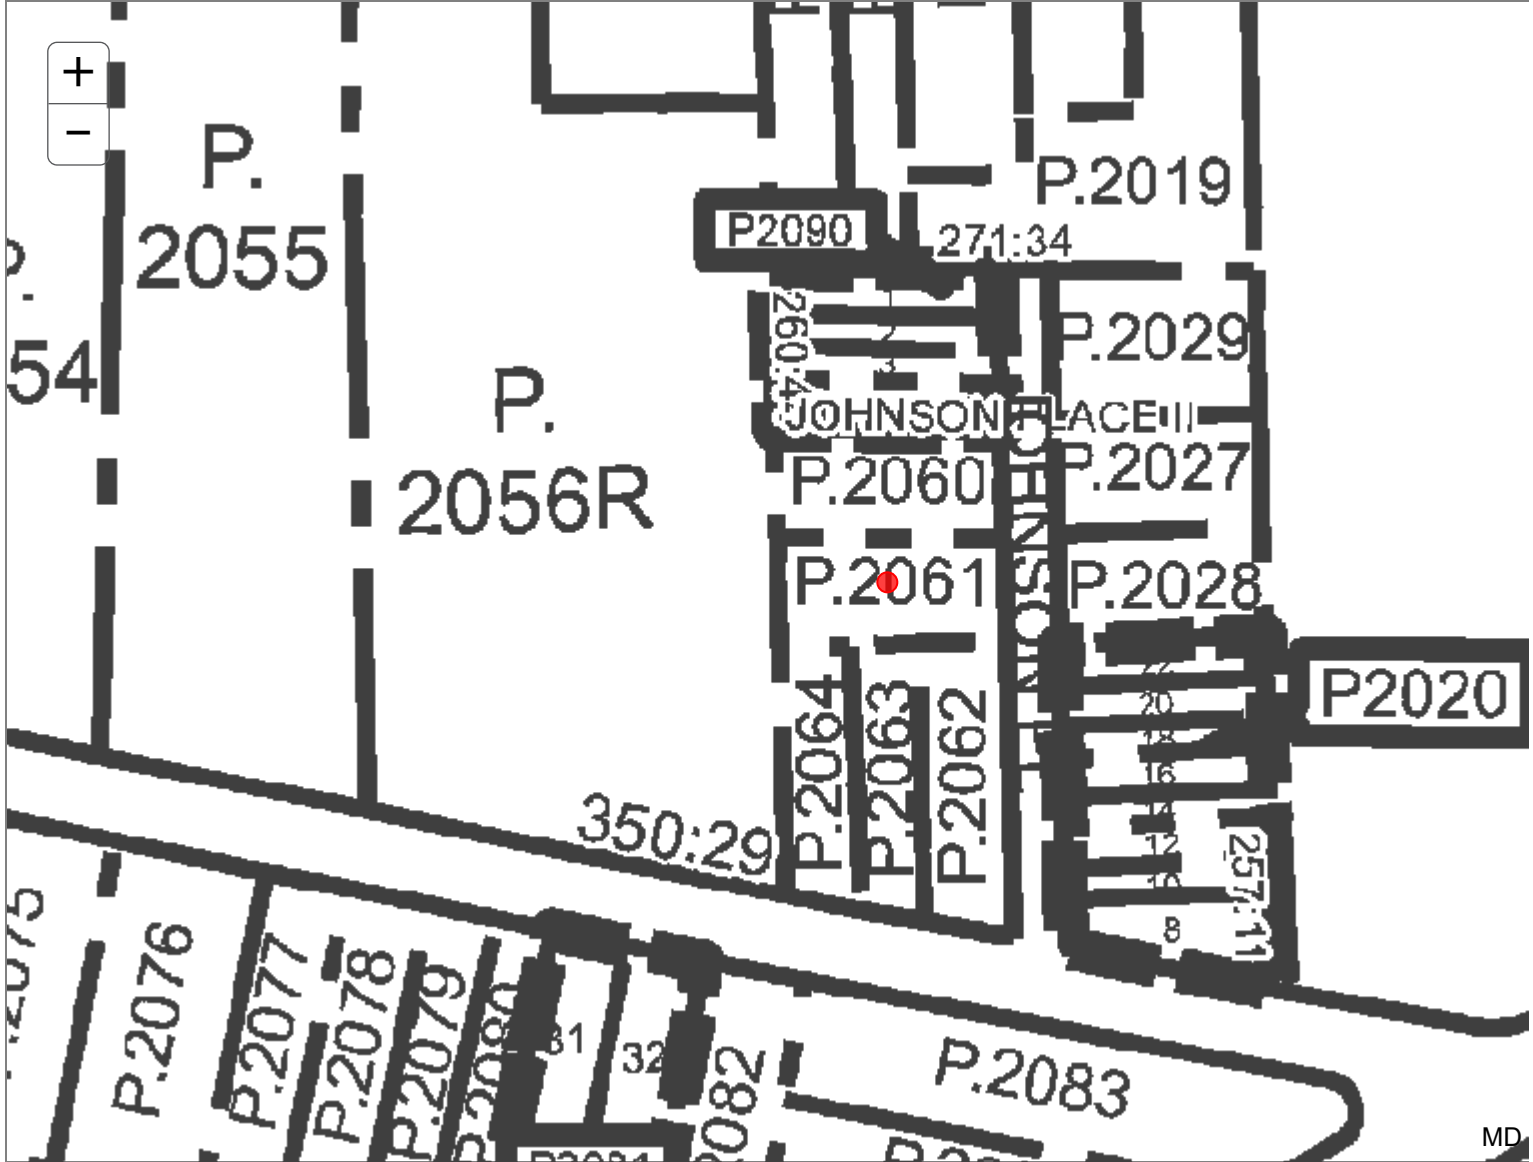

Anne Arundel County

New Search (<https://sdat.dat.maryland.gov/RealProperty>)

District: **06** Subdivision: **000** Account Number: **03168200**

The information shown on this map has been compiled from deed descriptions and plats and is not a property survey. The map should not be used for legal descriptions. Users noting errors are urged to notify the Maryland Department of Planning Mapping, 301 W. Preston Street, Baltimore MD 21201.

If a plat for a property is needed, contact the local Land Records office where the property is located. Plats are also available online through the Maryland State Archives at www.plats.net (<http://www.plats.net>).

Property maps provided courtesy of the Maryland Department of Planning.

For more information on electronic mapping applications, visit the Maryland Department of Planning web site at <http://planning.maryland.gov/Pages/OurProducts/OurProducts.aspx> (<http://planning.maryland.gov/Pages/OurProducts/OurProducts.aspx>).