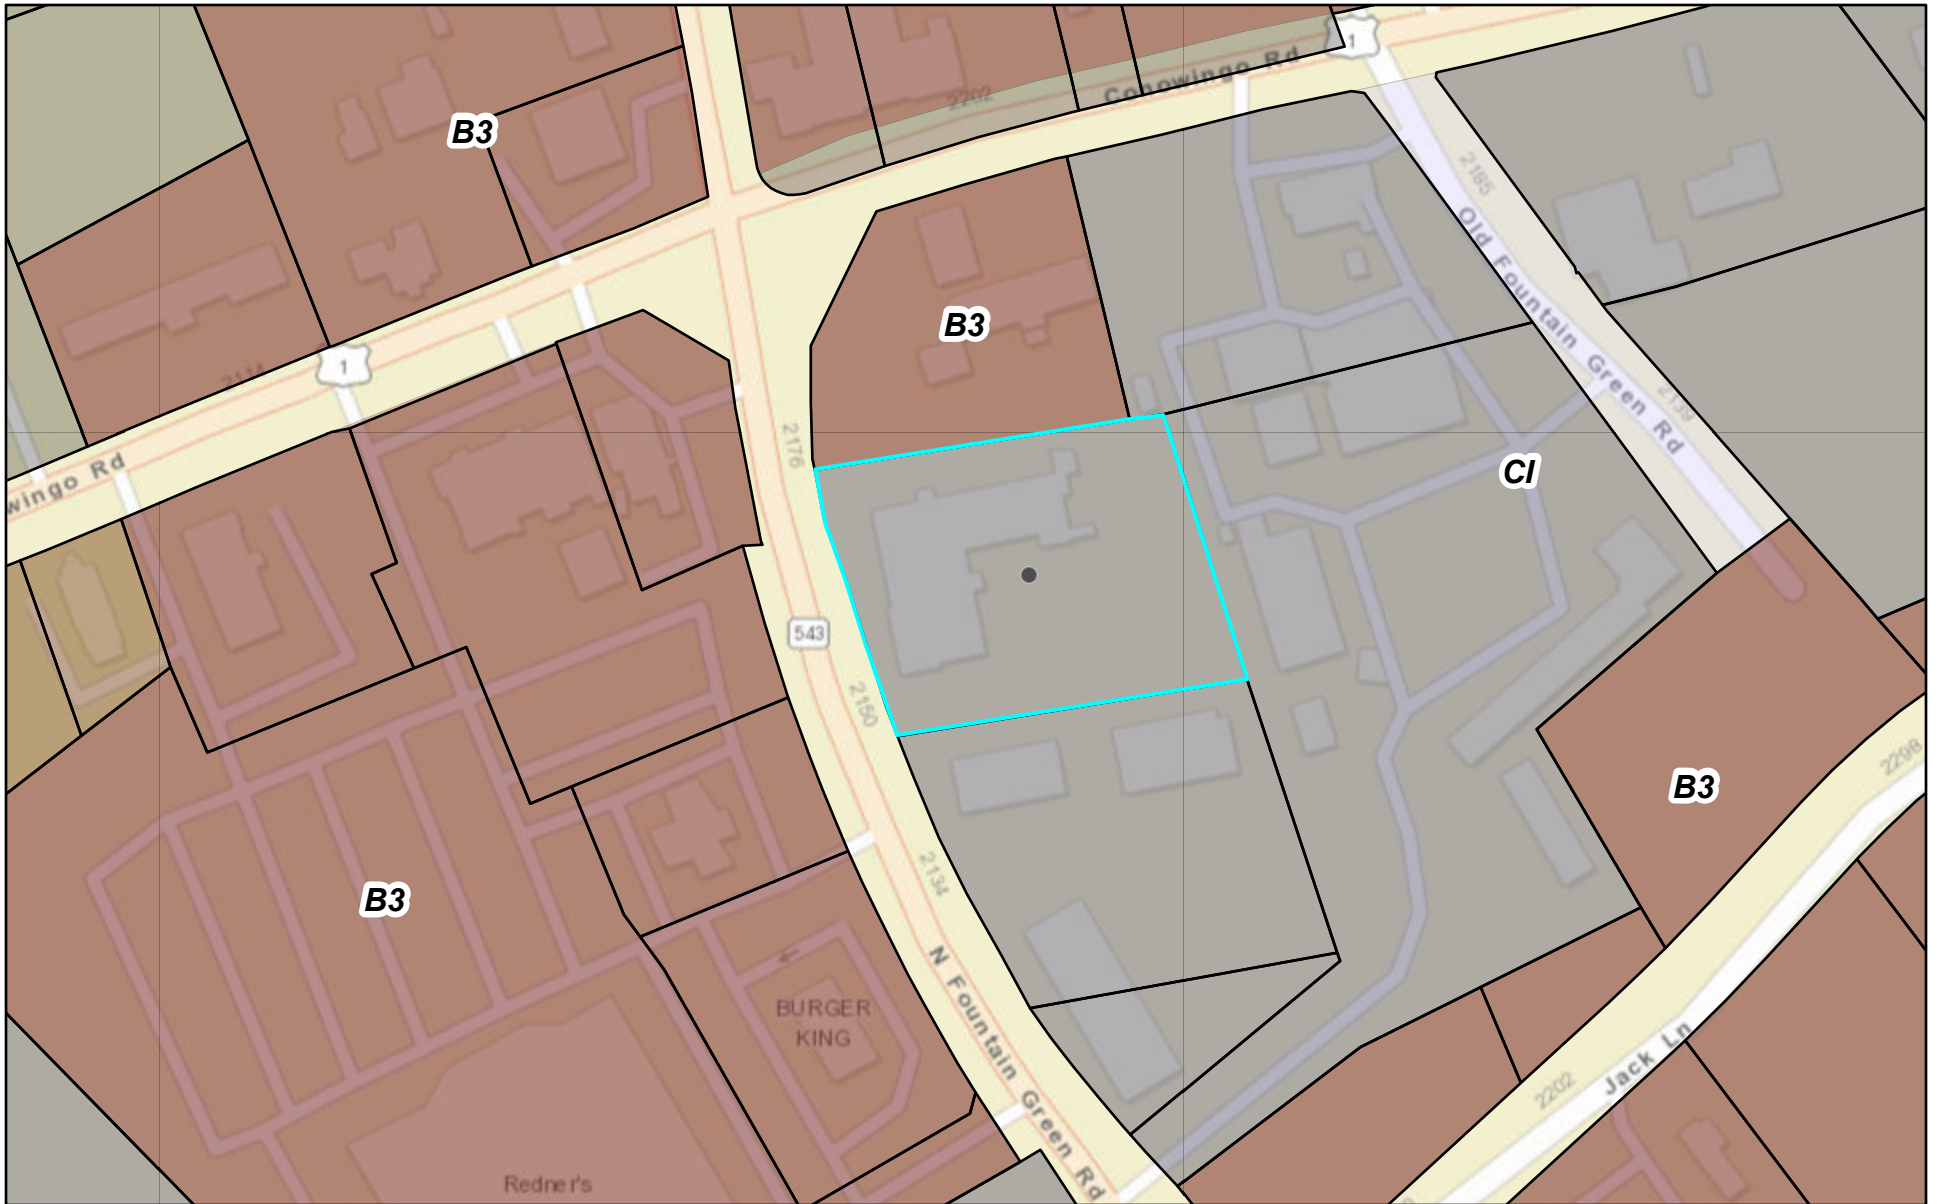

Zoning Map - Harford County GIS

May 10, 2023

▬ Cadastral

▬ B3 General Business District

▬ R2 Urban Residential District

Zoning Designations

▬ CI Commercial Industrial District

AG Agricultural District

1:2,257

0 0.01 0.03 0.05 mi

0 0.02 0.04 0.09 km

Baltimore County Government, Harford County Government, Esri, HERE, Garmin, INCREMENT P, NGA, USGS