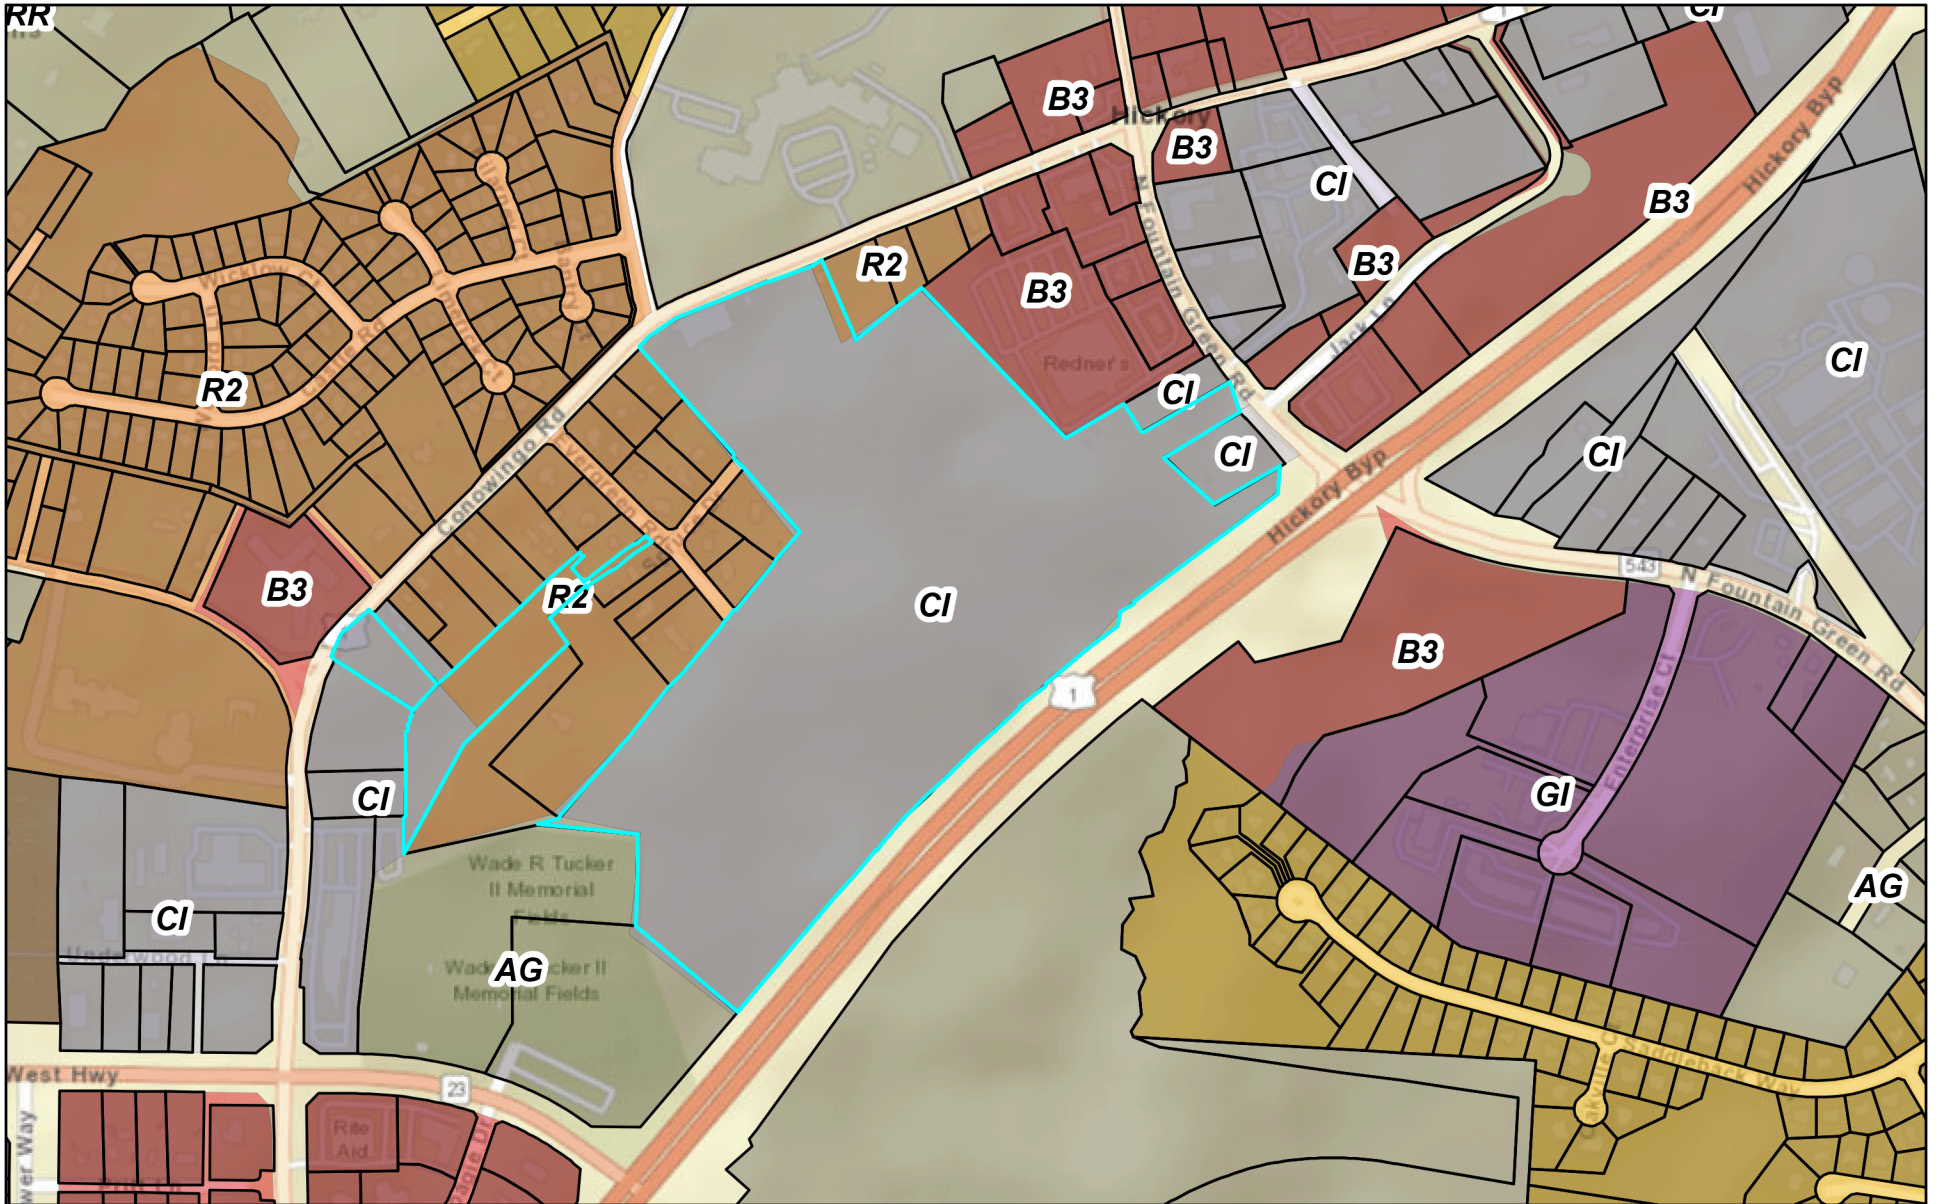

# Harford County Zoning Map

May 17, 2023

- |                            |                                   |                               |
|----------------------------|-----------------------------------|-------------------------------|
| Cadastral                  | B3 General Business District      | R1 Urban Residential District |
| <b>Zoning Designations</b> | CI Commercial Industrial District | R2 Urban Residential District |
| AG Agricultural District   | GI General Industrial District    | R3 Urban Residential District |

1:9,028

Baltimore County Government, Harford County Government, Esri, HERE, Garmin, INCREMENT P, Intermap, NGA, USGS