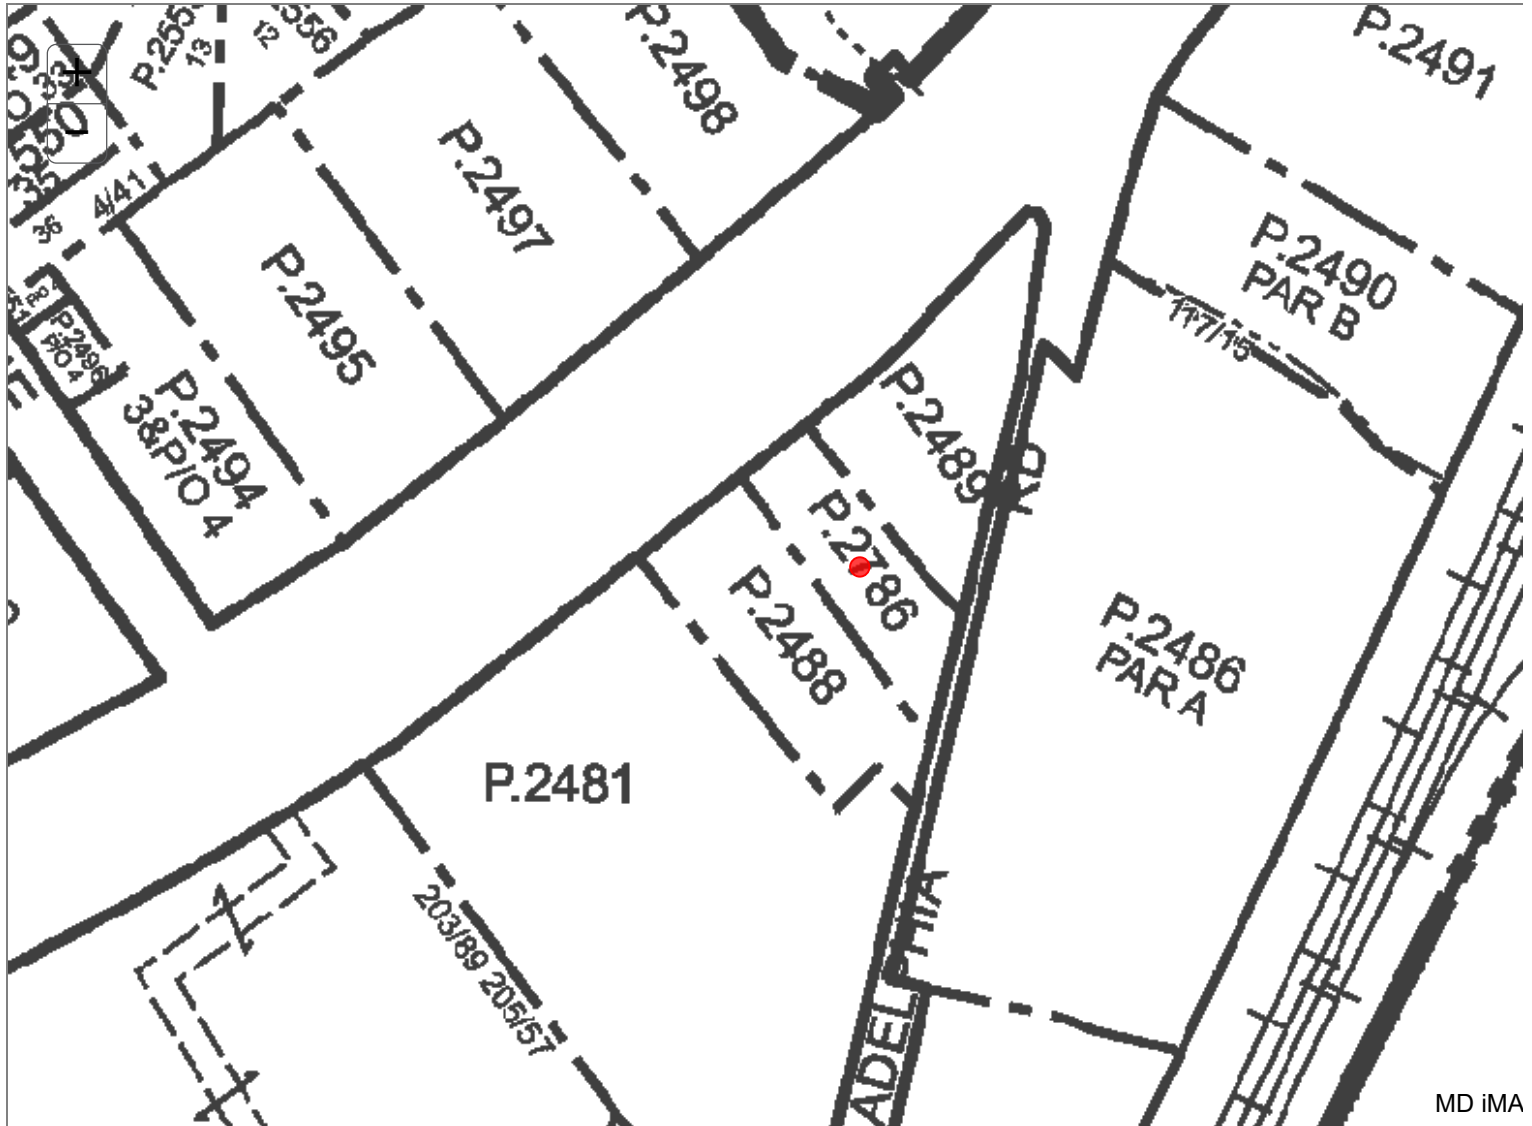

Harford County

New Search (<https://sdat.dat.maryland.gov/RealProperty>)District: **02** Account Number: **000156**

The information shown on this map has been compiled from deed descriptions and plats and is not a property survey. The map should not be used for legal descriptions. Users noting errors are urged to notify the Maryland Department of Planning Mapping, 301 W. Preston Street, Baltimore MD 21201.