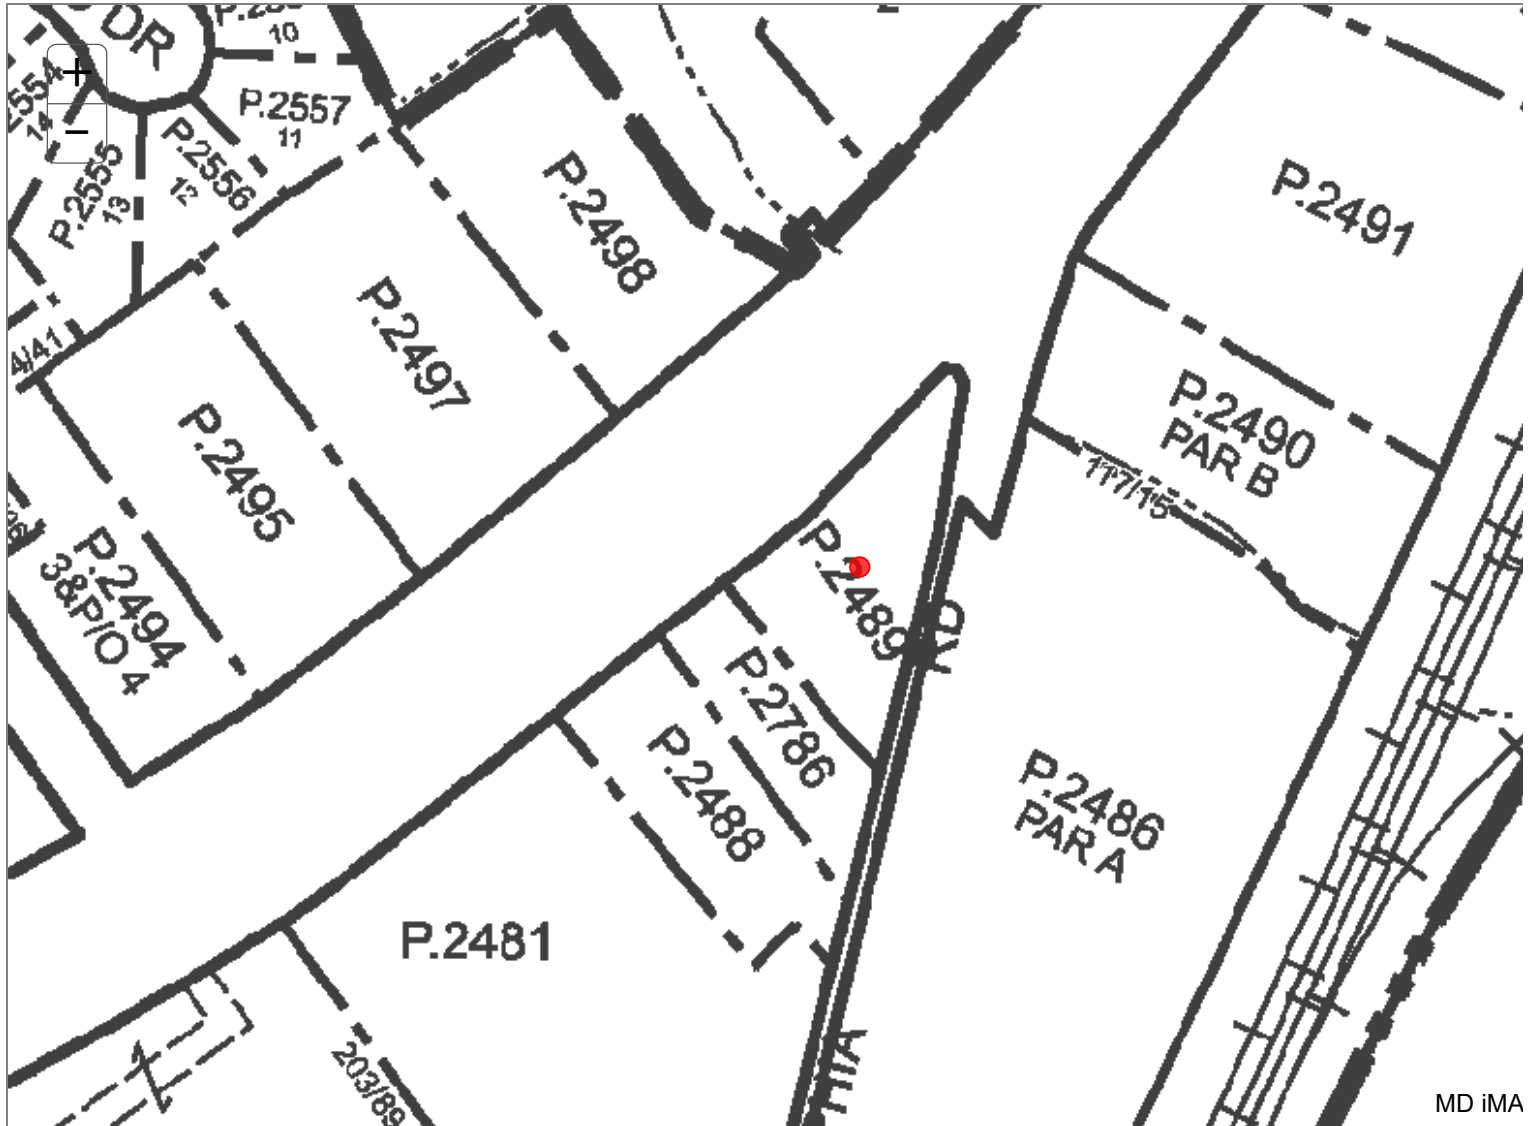

Harford County

New Search (<https://sdat.dat.maryland.gov/RealProperty>)

District: **02** Account Number: **000148**

The information shown on this map has been compiled from deed descriptions and plats and is not a property survey. The map should not be used for legal descriptions. Users noting errors are urged to notify the Maryland Department of Planning Mapping, 301 W. Preston Street, Baltimore MD 21201.

If a plat for a property is needed, contact the local Land Records office where the property is located. Plats are also available online through the Maryland State Archives at www.plats.net (<http://www.plats.net>).

Property maps provided courtesy of the Maryland Department of Planning.

For more information on electronic mapping applications, visit the Maryland Department of Planning web site at <http://planning.maryland.gov/Pages/OurProducts/OurProducts.aspx> (<http://planning.maryland.gov/Pages/OurProducts/OurProducts.aspx>).