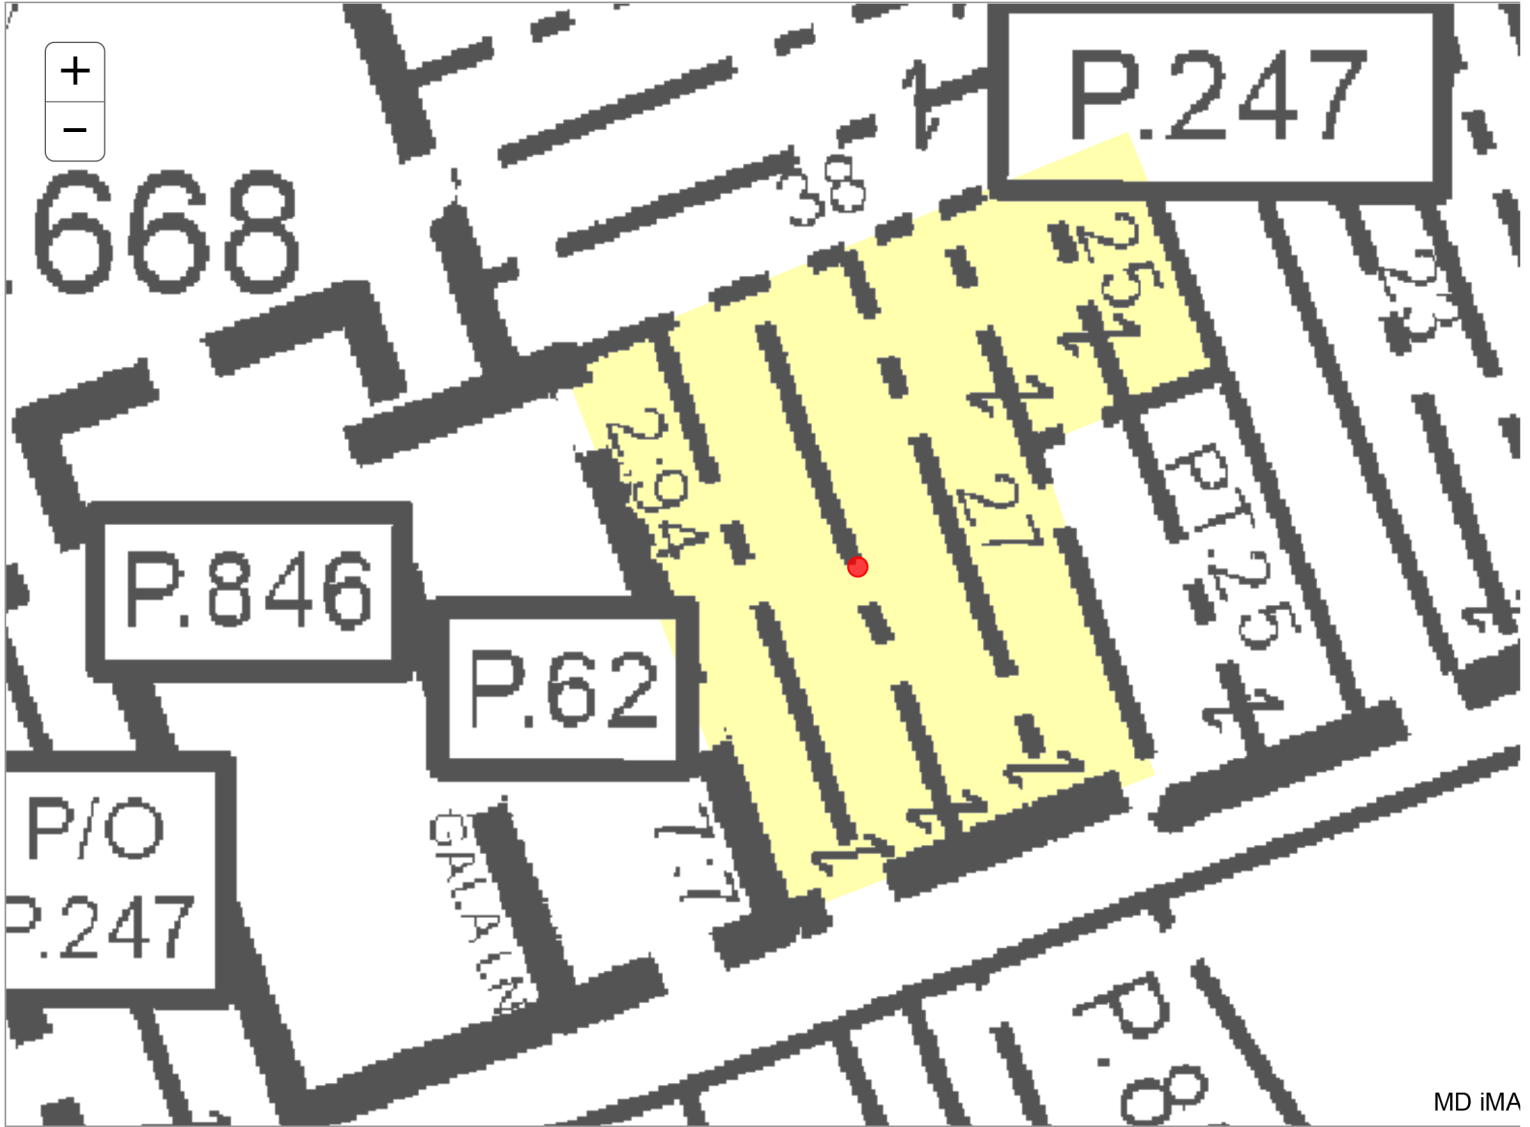

Baltimore County

[New Search \(https://sdat.dat.maryland.gov/RealProperty\)](https://sdat.dat.maryland.gov/RealProperty)

District: **03** Account Number: **2200019738**

The information shown on this map has been compiled from deed descriptions and plats and is not a property survey. The map should not be used for legal descriptions. Users noting errors are urged to notify the Maryland Department of Planning Mapping, 301 W. Preston Street, Baltimore MD 21201.