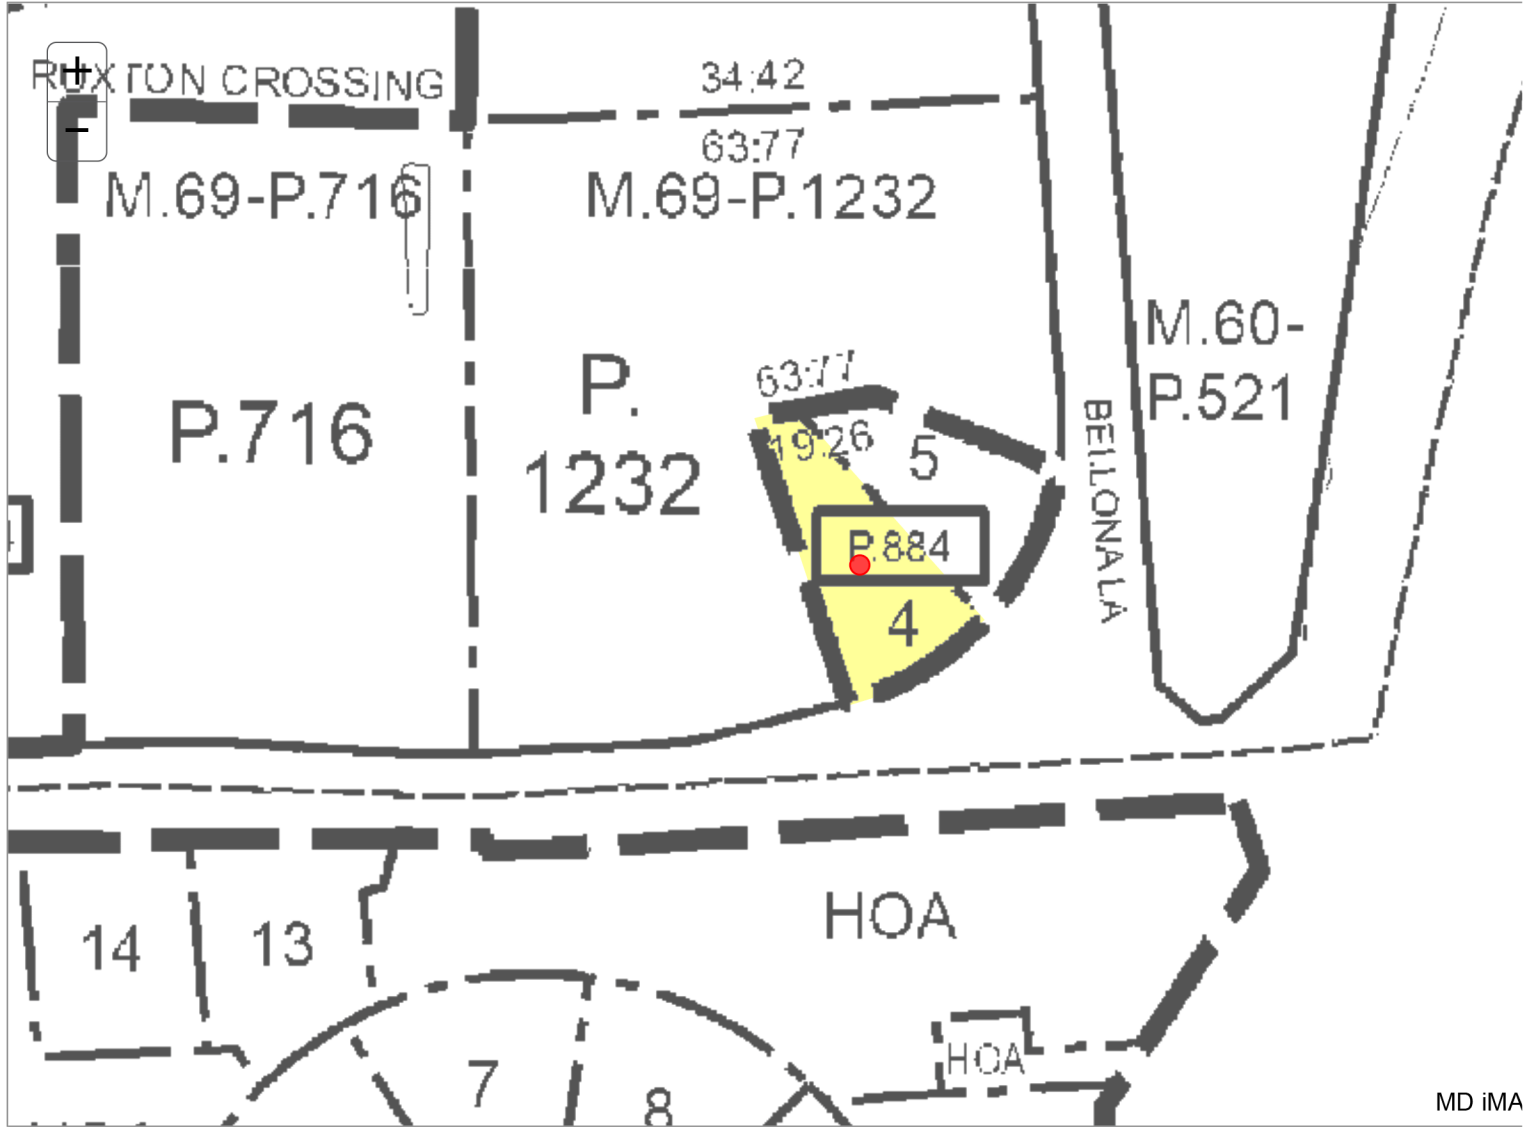

Baltimore County

[New Search \(https://sdat.dat.maryland.gov/RealProperty\)](https://sdat.dat.maryland.gov/RealProperty)

District: **08** Account Number: **0808005310**

MD iMA

The information shown on this map has been compiled from deed descriptions and plats and is not a property survey. The map should not be used for legal descriptions. Users noting errors are urged to notify the Maryland Department of Planning Mapping, 301 W. Preston Street, Baltimore MD 21201.