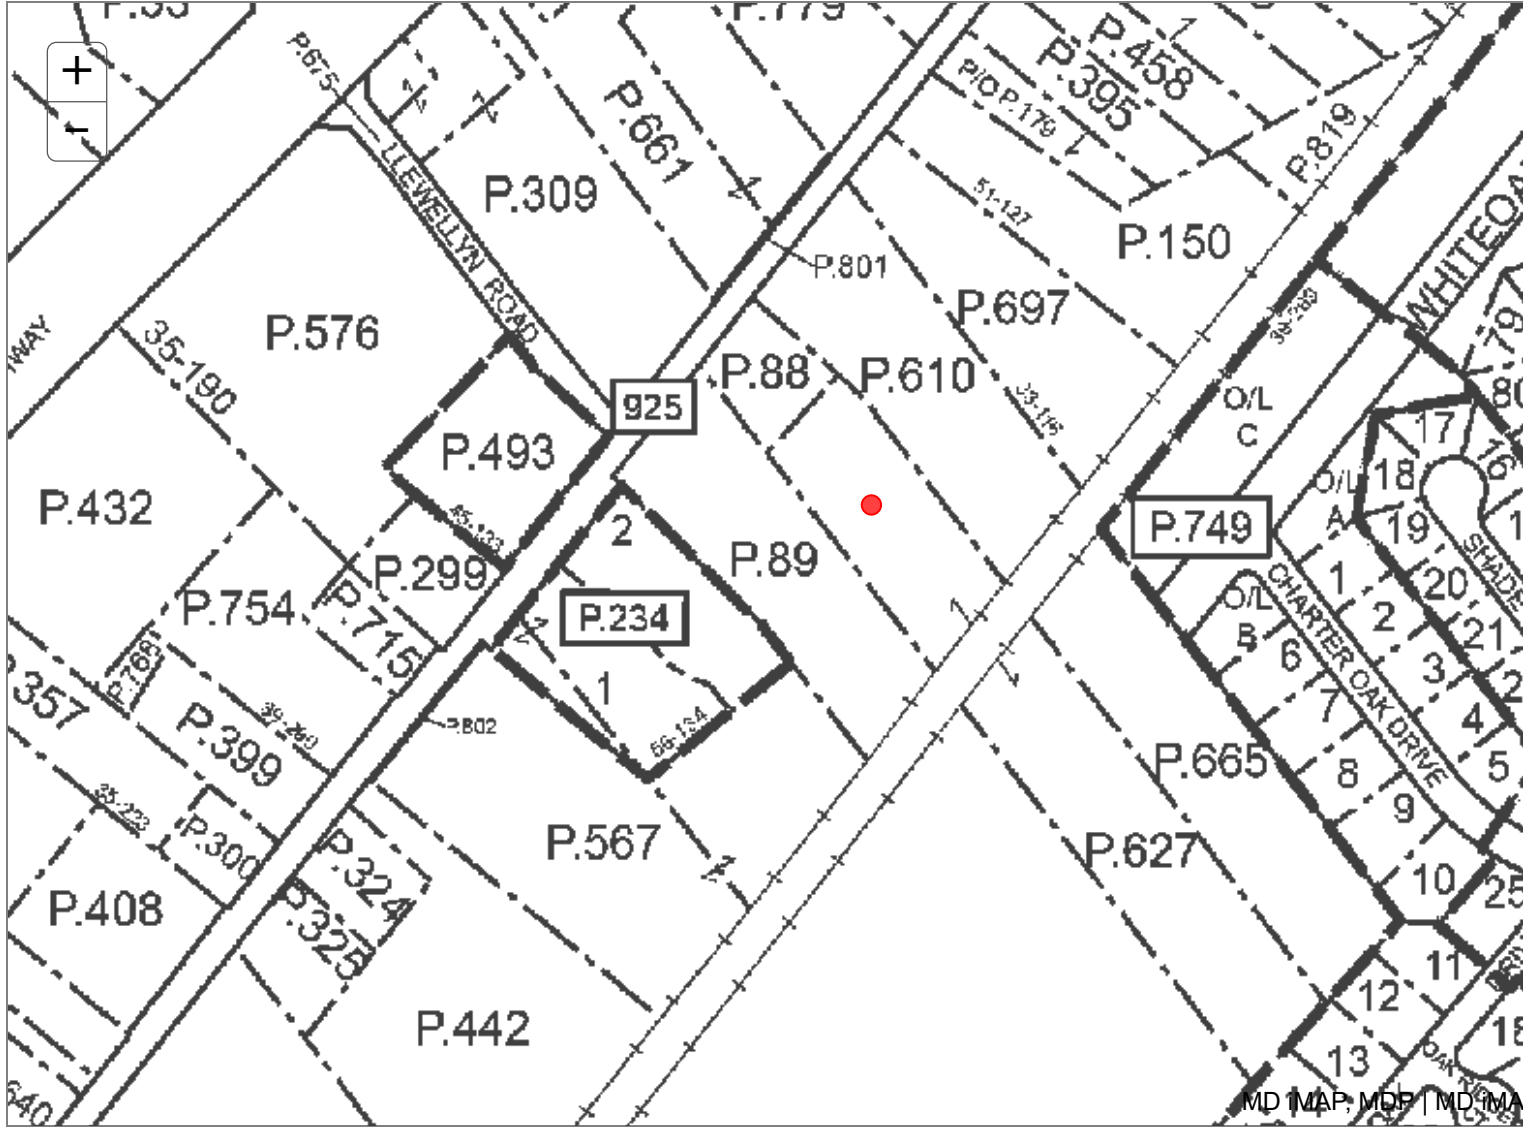

Charles County

New Search (<https://sdat.dat.maryland.gov/RealProperty>)

District: **06** Account Number: **099394**

The information shown on this map has been compiled from deed descriptions and plats and is not a property survey. The map should not be used for legal descriptions. Users noting errors are urged to notify the Maryland Department of Planning Mapping, 301 W. Preston Street, Baltimore MD 21201.