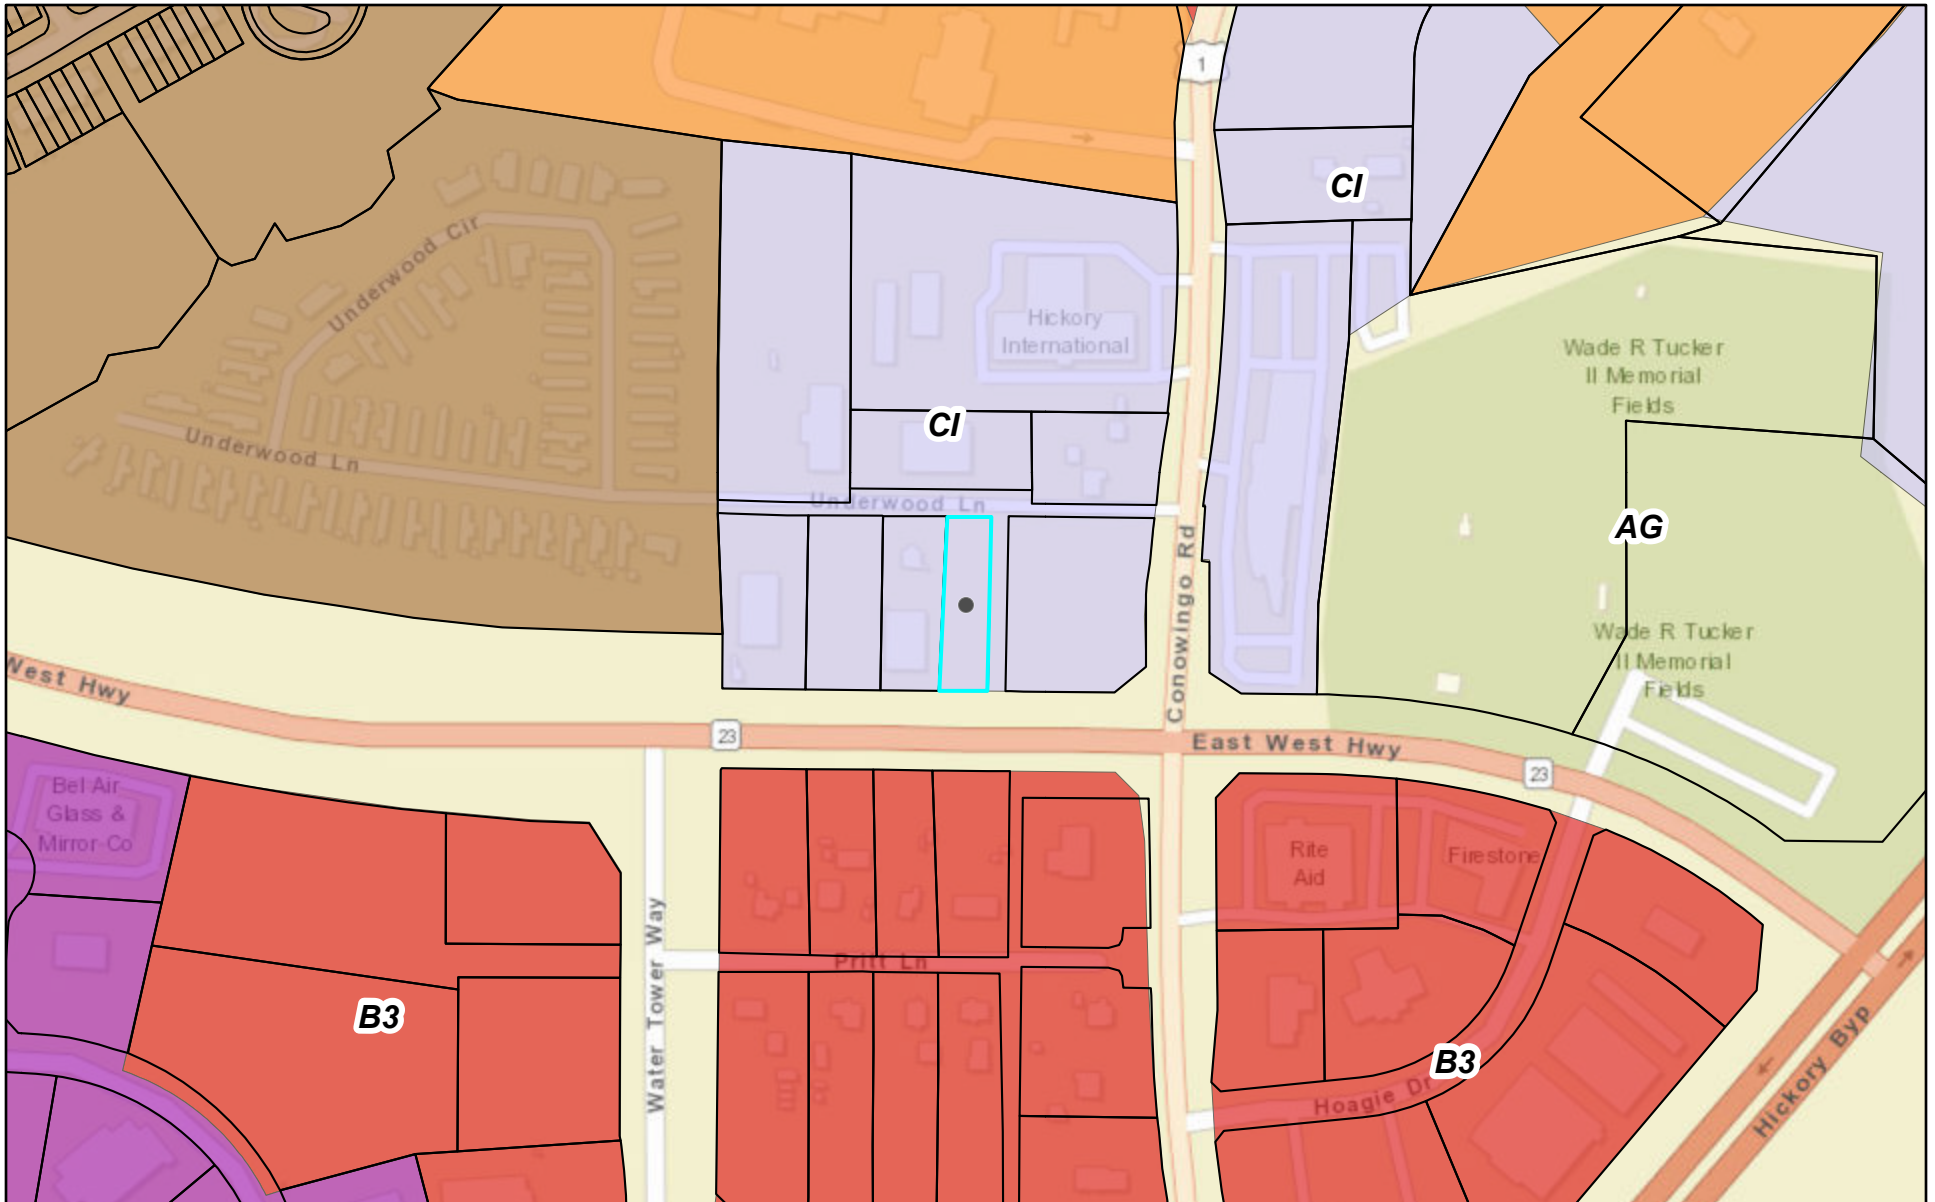

# Zoning Map - 527 Underwood Lane

February 28, 2023

Cadastral

Zoning Designations

B3 General Business District

CI Commercial Industrial District

AG Agricultural District

R2 Urban Residential District

R3 Urban Residential District

GI General Industrial District

1:4,514

0 0.03 0.06 0.11 mi

0 0.04 0.09 0.18 km

Baltimore County Government, Harford County Government, Esri, HERE, Garmin, INCREMENT P, NGA, USGS