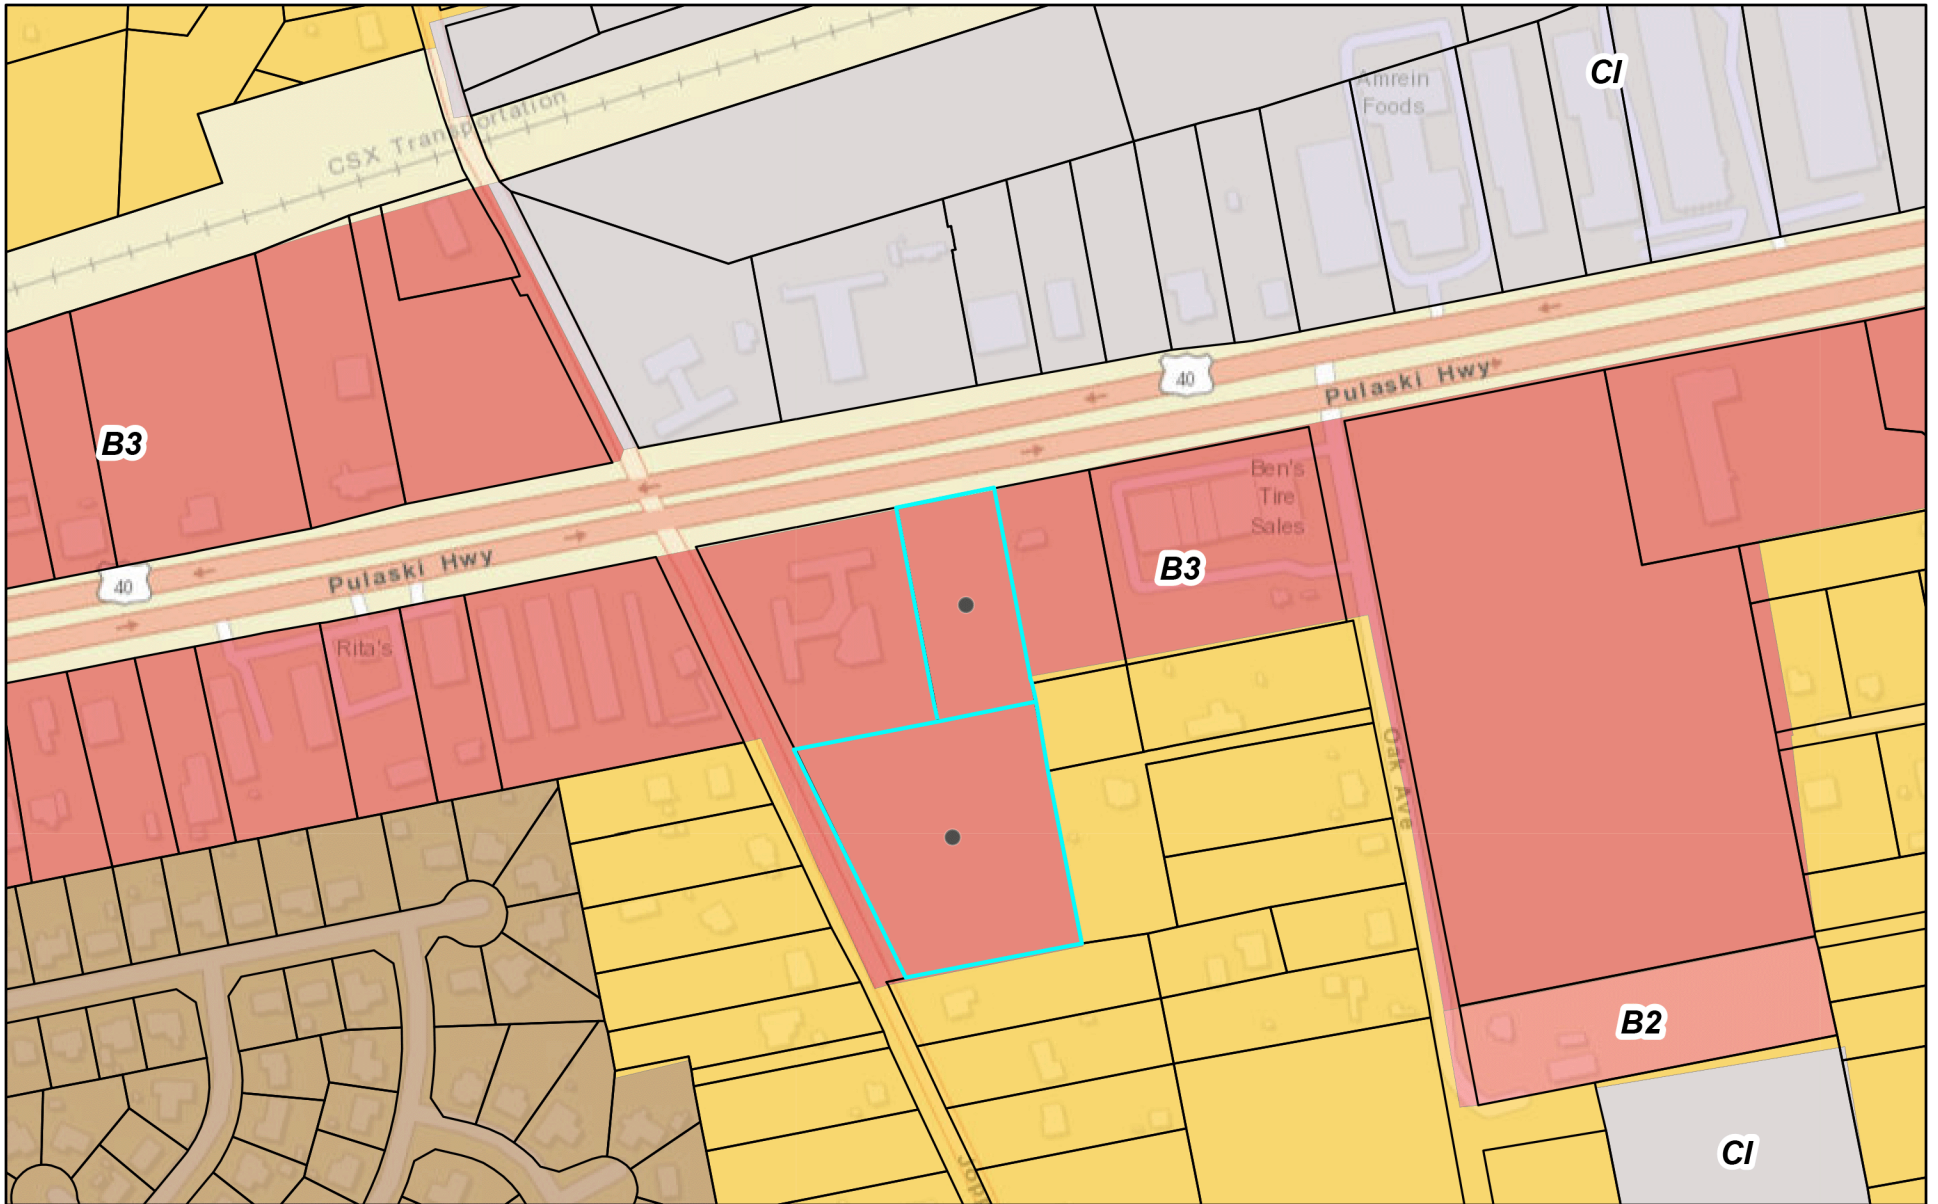

# Zoning Map - 605 Pulaski Highway and 1035 Joppa Road

February 28, 2023

▭ Cadastral

Zoning Designations

■ B2 Community Business District

■ B3 General Business District

■ CI Commercial Industrial District

■ R1 Urban Residential District

■ R3 Urban Residential District

1:4,514

0 0.03 0.06 0.11 mi

0 0.04 0.09 0.18 km

Baltimore County Government, Harford County Government, VITA, Esri, HERE, Garmin, INCREMENT P, NGA, USGS