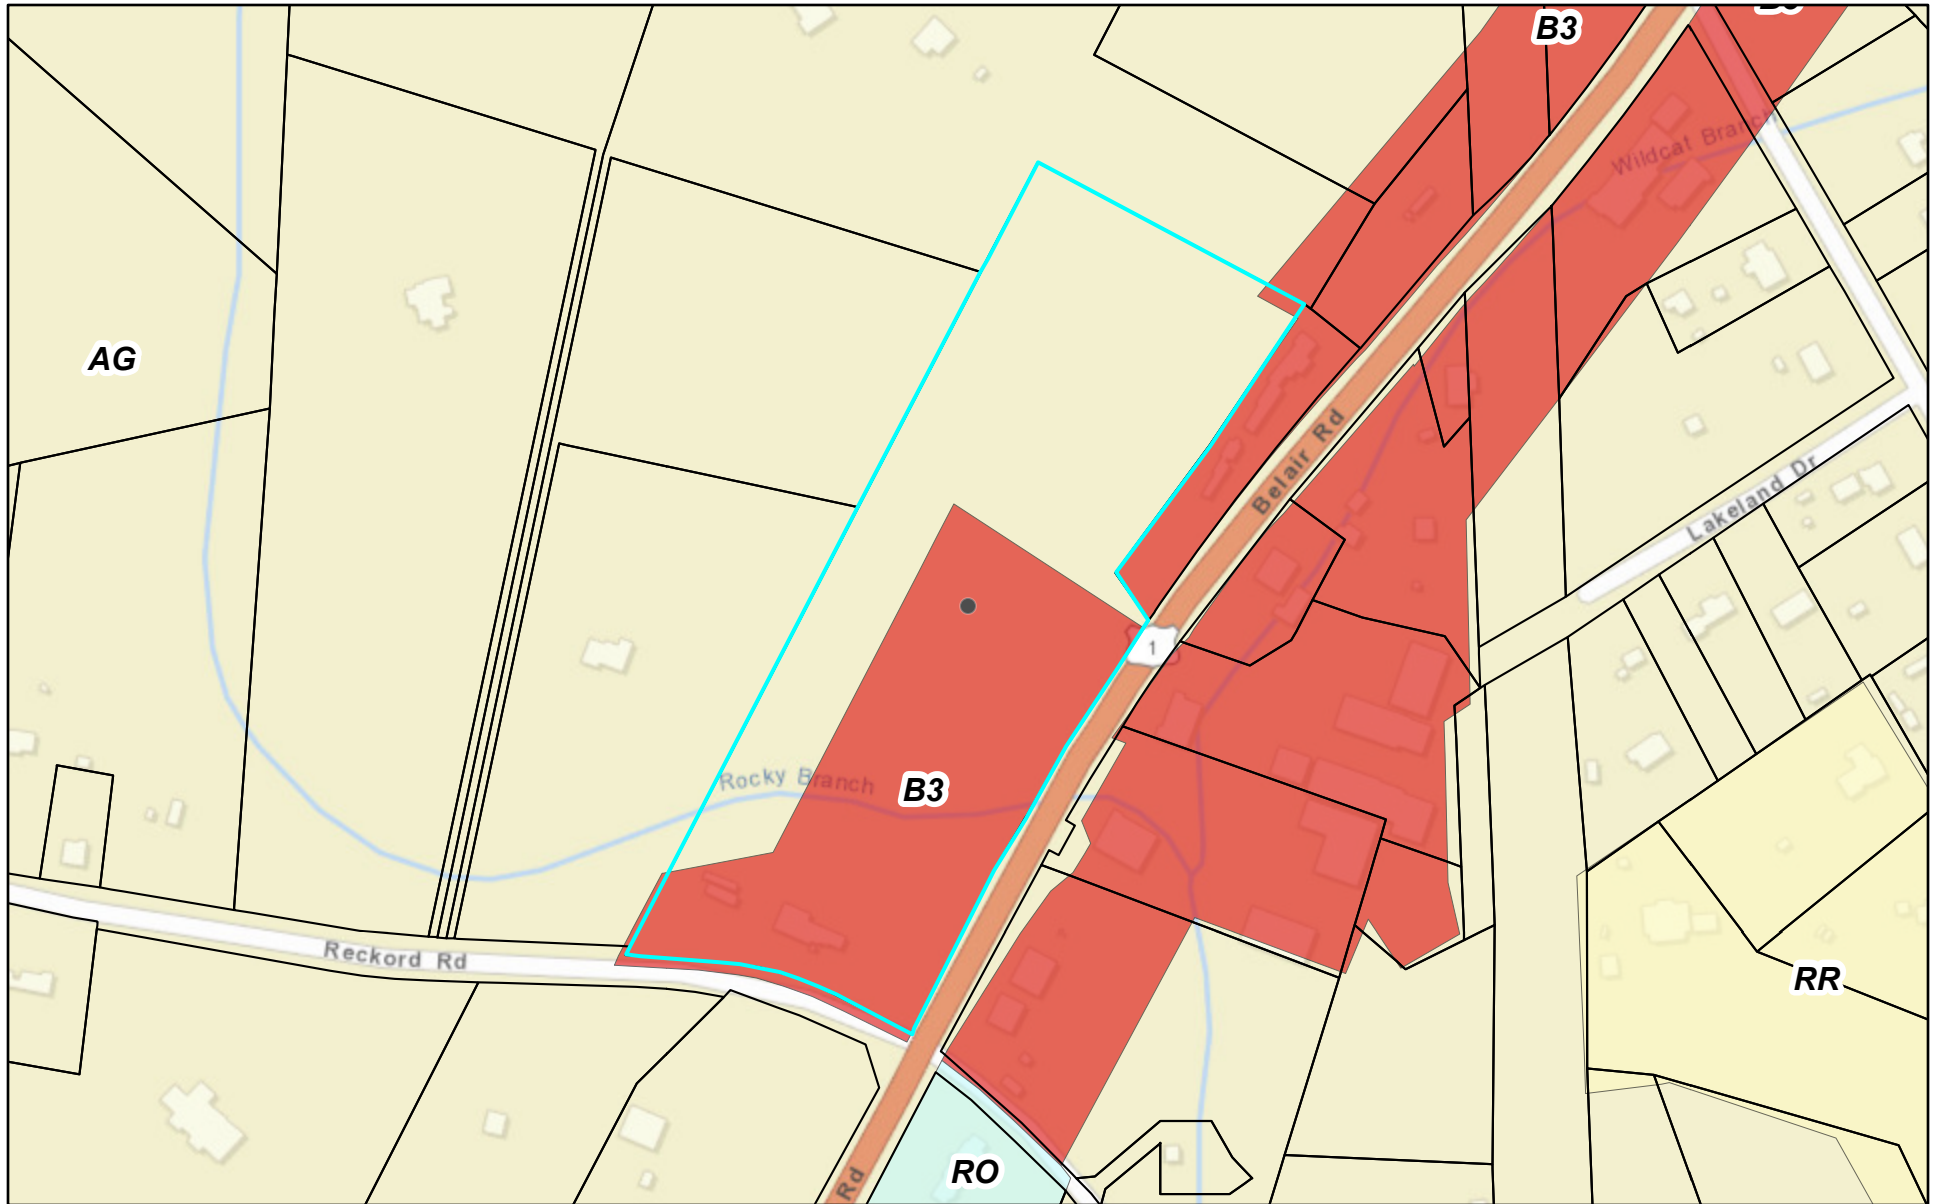

Zoning Map - 0 Bel Air Road

February 28, 2023

▭ Cadastral

■ B3 General Business District

■ RR Rural Residential

Zoning Designations

■ RO Residential Office

AG Agricultural District

1:4,514

0 0.03 0.06 0.11 mi

0 0.04 0.09 0.18 km

Baltimore County Government, Harford County Government, Esri, HERE, Garmin, INCREMENT P, NGA, USGS