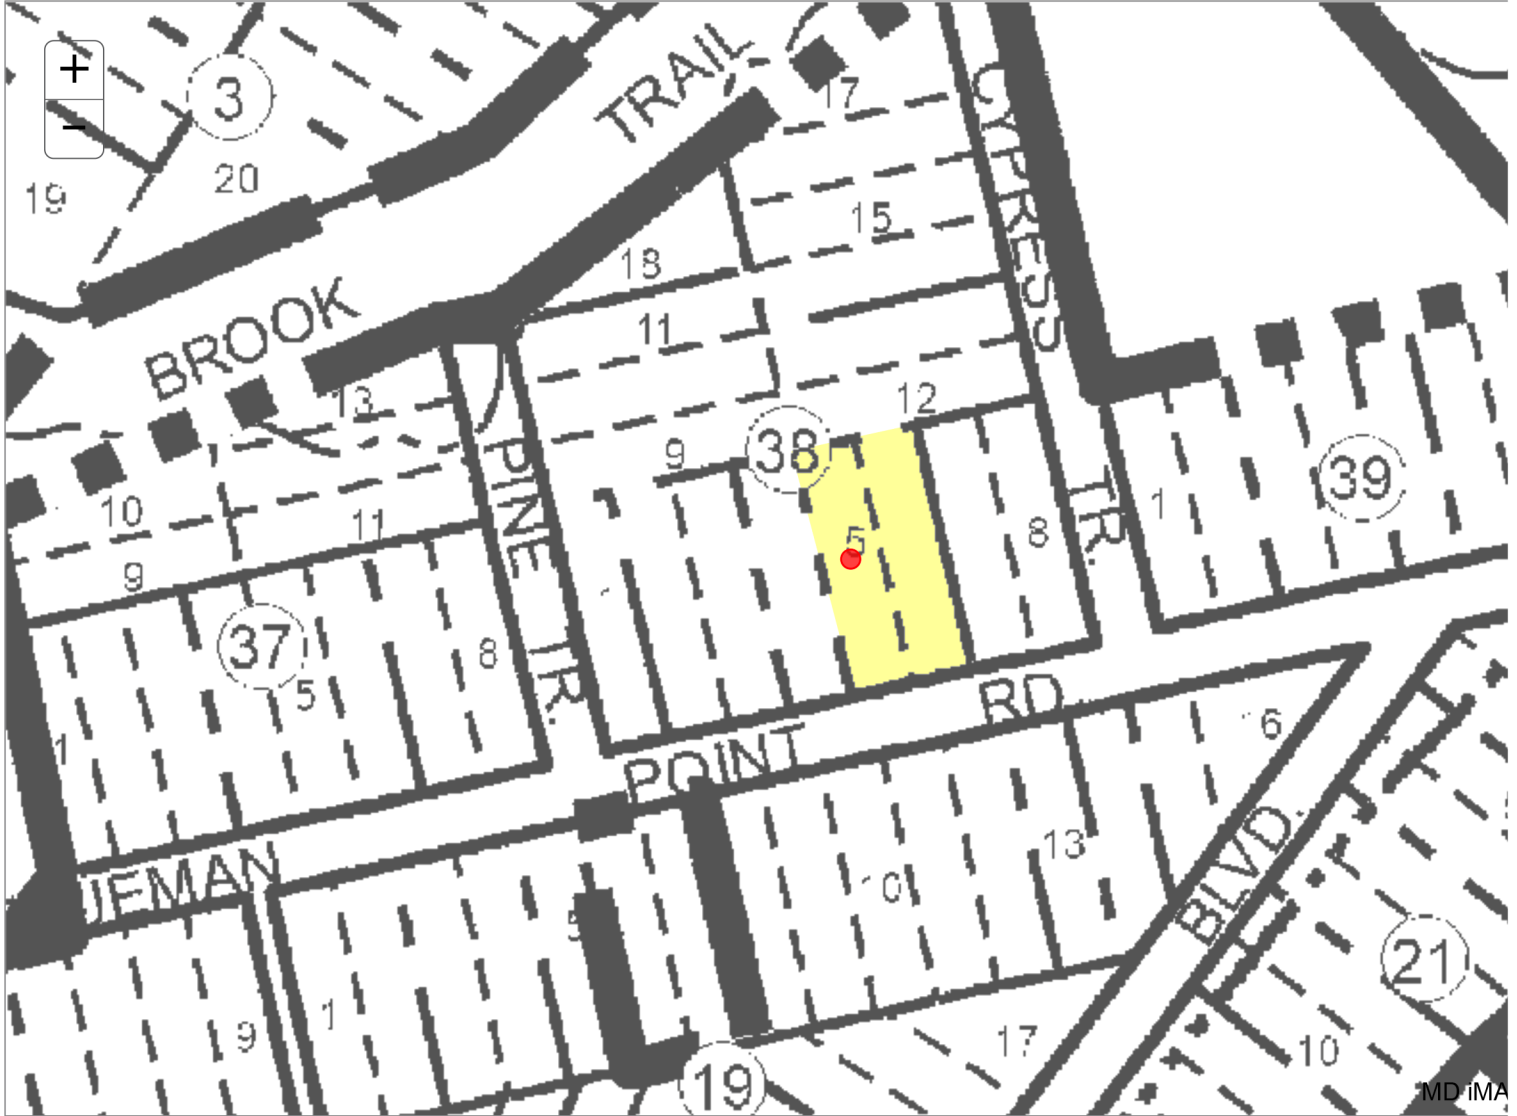

Prince George's County

New Search (<https://sdat.dat.maryland.gov/RealProperty>)

District: **08** Account Number: **0830604**

The information shown on this map has been compiled from deed descriptions and plats and is not a property survey. The map should not be used for legal descriptions. Users noting errors are urged to notify the Maryland Department of Planning Mapping, 301 W. Preston Street, Baltimore MD 21201.