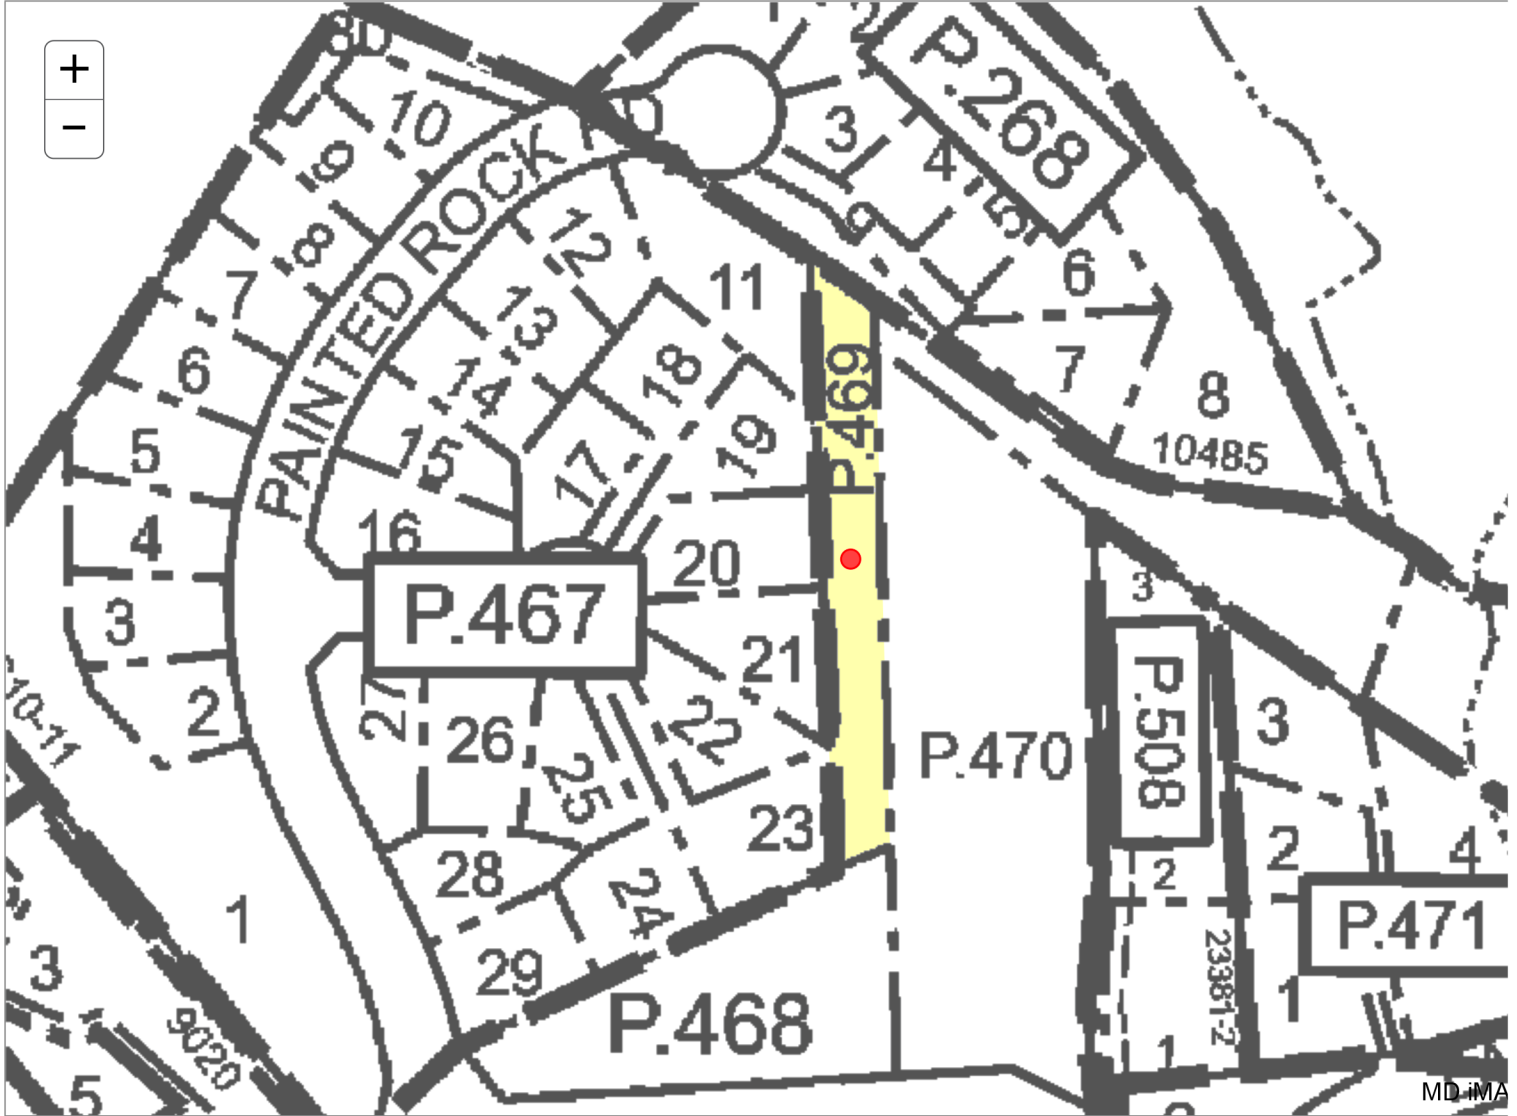

Howard County

New Search (<https://sdat.dat.maryland.gov/RealProperty>)

District: **06** Account Number: **401996**

The information shown on this map has been compiled from deed descriptions and plats and is not a property survey. The map should not be used for legal descriptions. Users noting errors are urged to notify the Maryland Department of Planning Mapping, 301 W. Preston Street, Baltimore MD 21201.