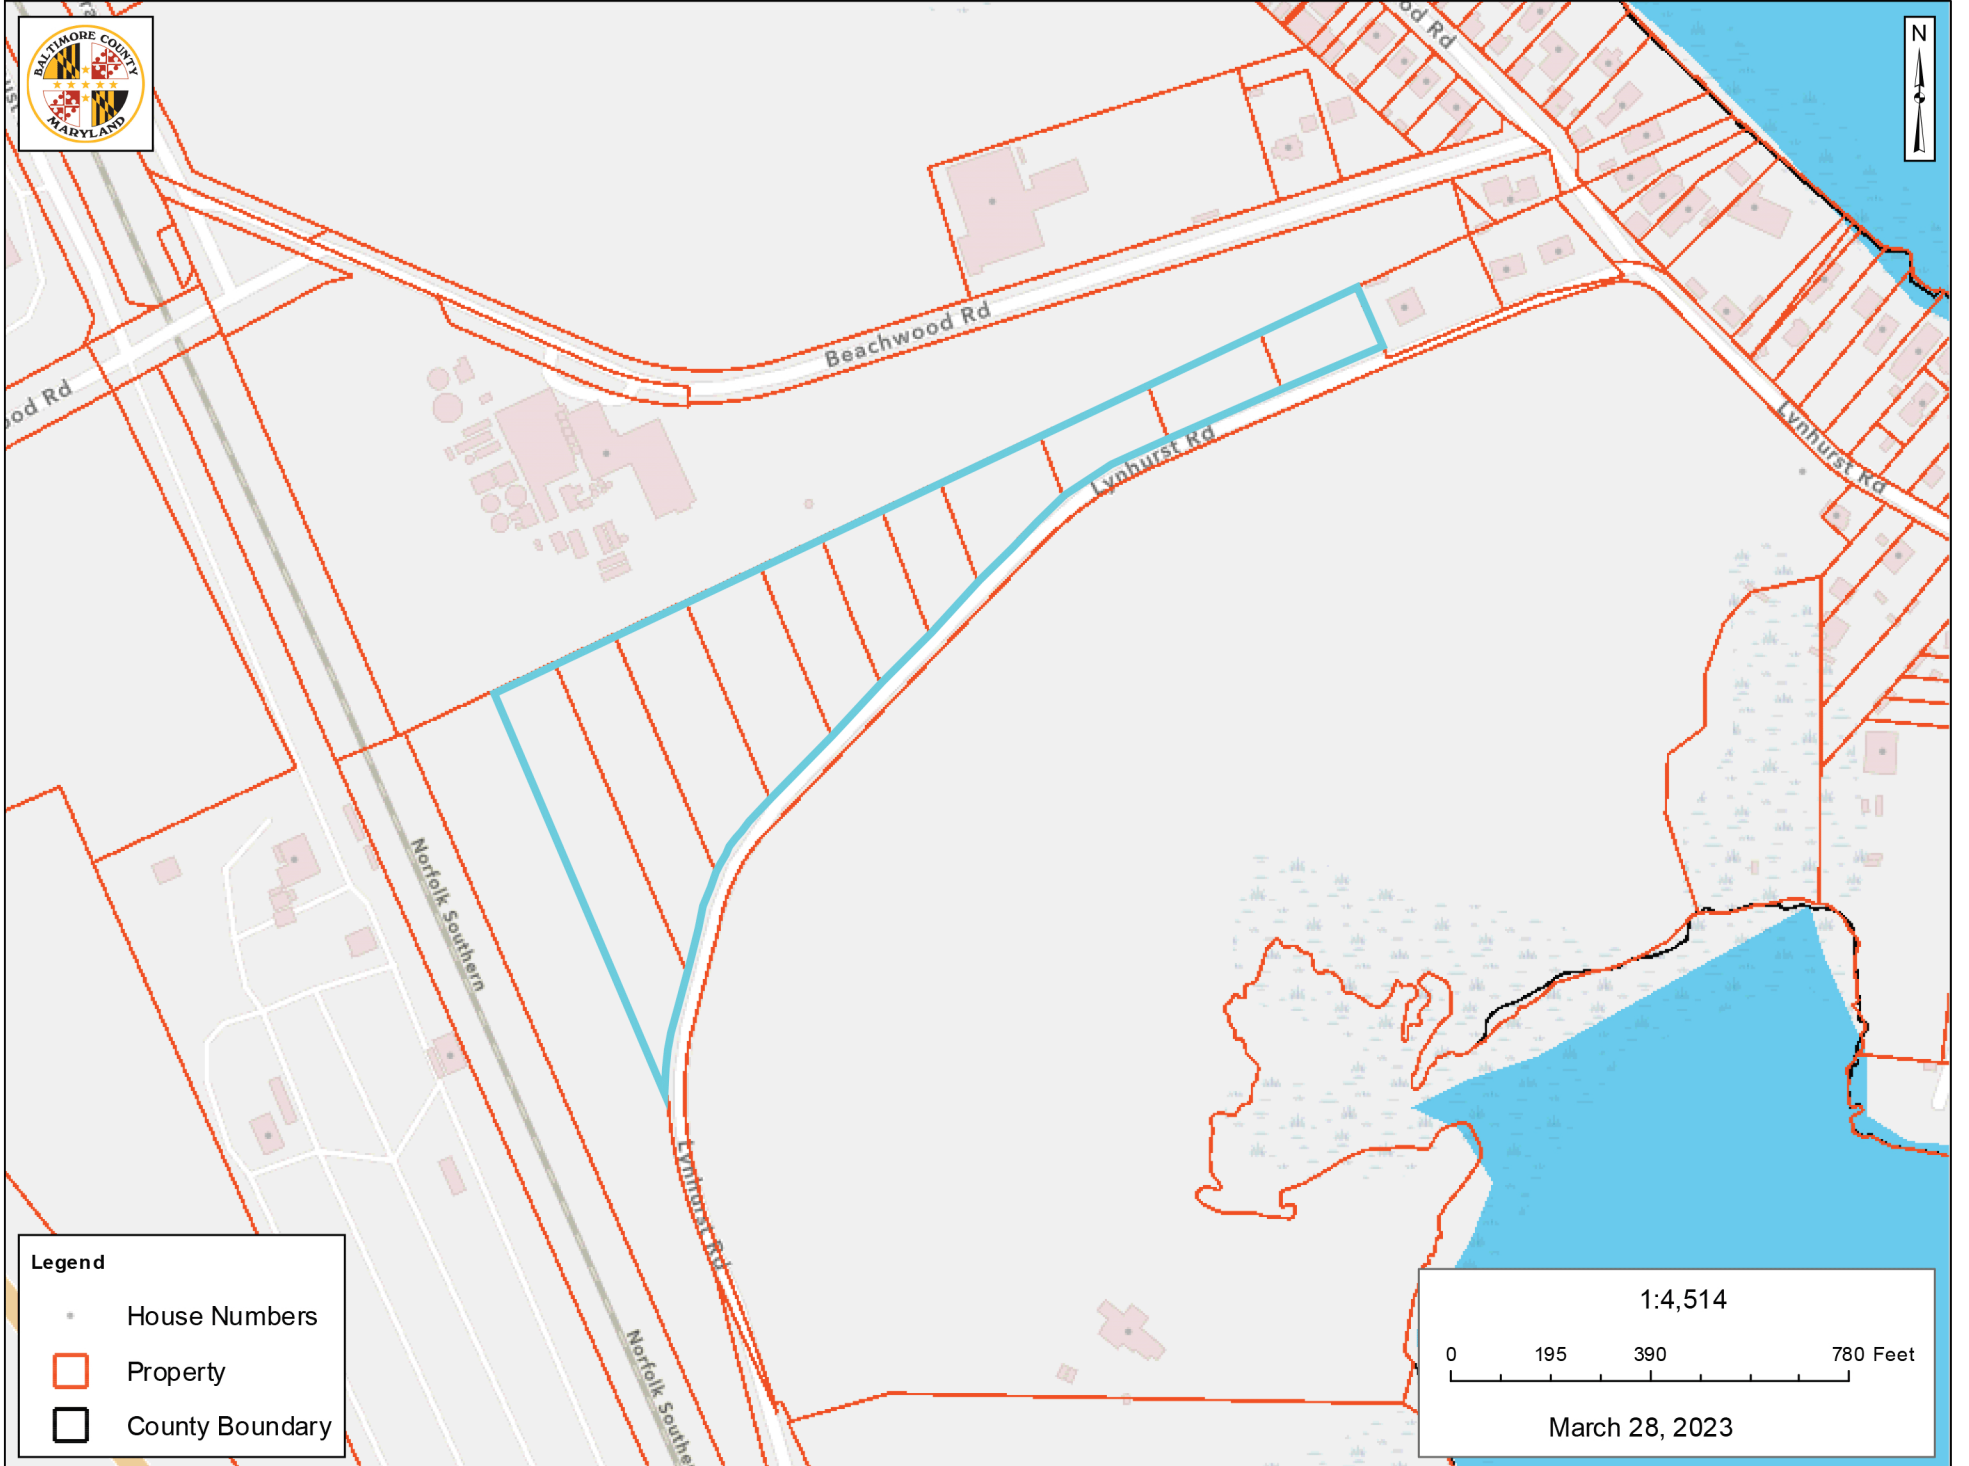

Baltimore County - My Neighborhood

Legend

- House Numbers
- Property
- County Boundary

1:4,514

0 195 390 780 Feet

March 28, 2023