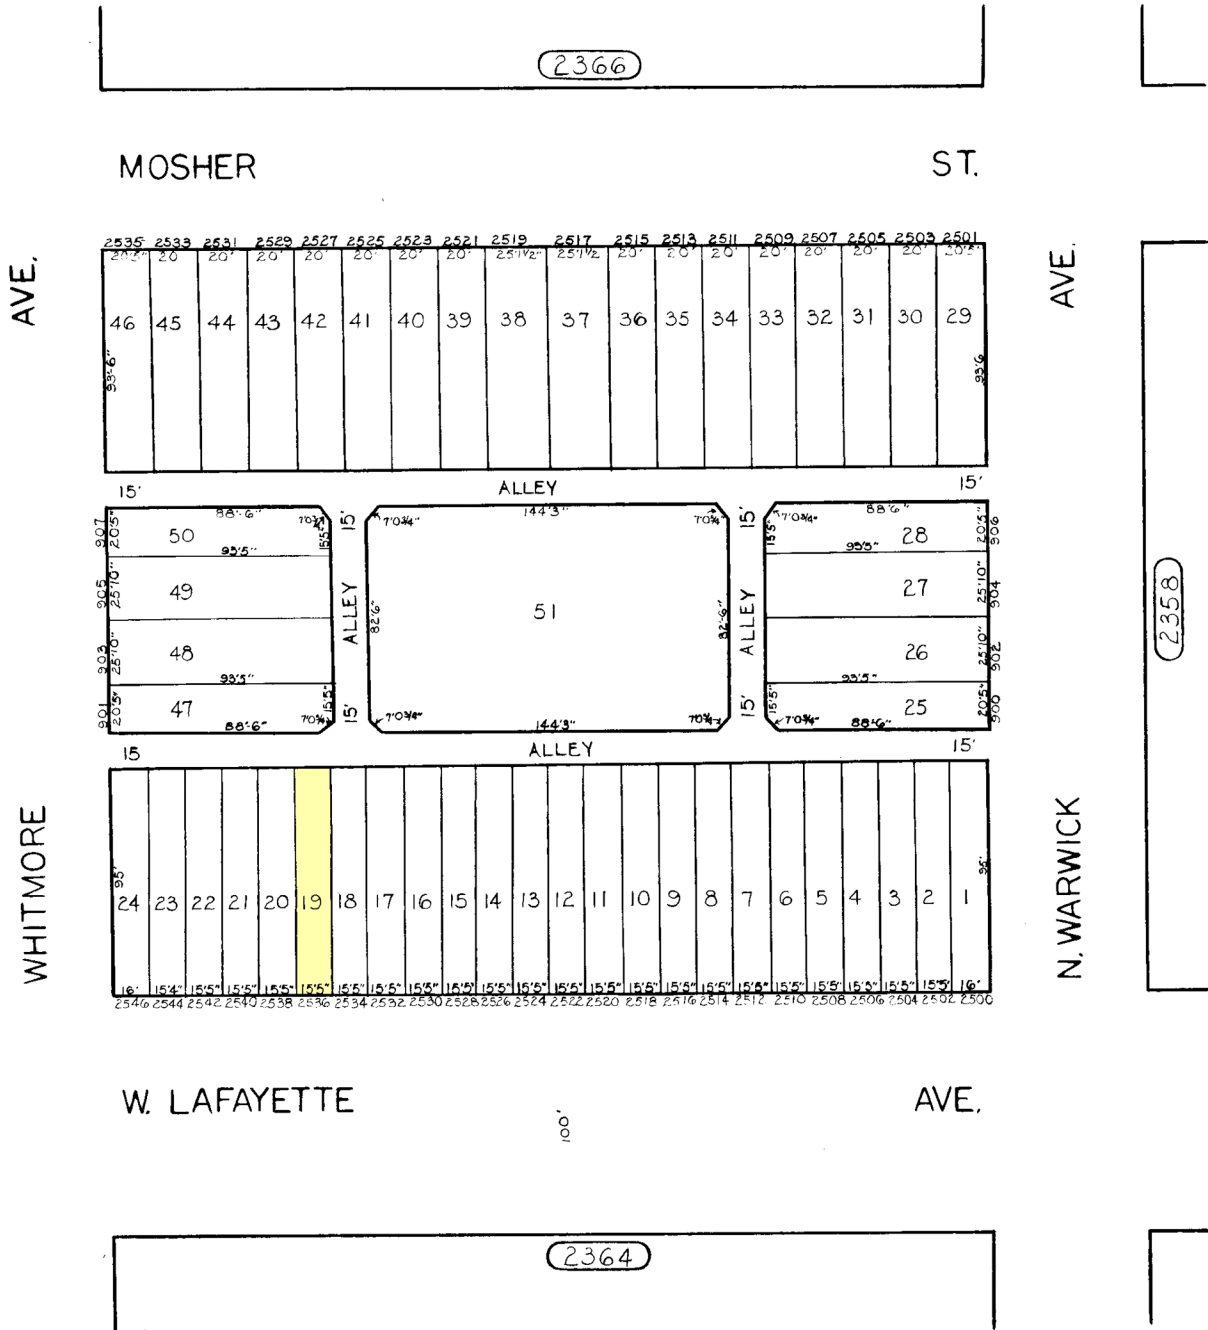

REVISIONS

2372

2358

TRACED BY... P.W.
 LETTERED BY... P.W.
 CHECKED BY...

NOTICE
 THIS IS A REAL PROPERTY PLAT AS PROVIDED FOR UNDER ARTICLE 76(d) OF THE CITY CHARTER IT IS COMPILED FROM TITLE AND OTHER SOURCES AND IS NOT AN AUTHENTIC SURVEY.

CITY OF BALTIMORE
 DEPARTMENT OF PUBLIC WORKS
 PROPERTY LOCATION DIVISION
WARD 16 SECTION 25
BLOCK 2365
 SCALE 1"=50' DATE APRIL 1967