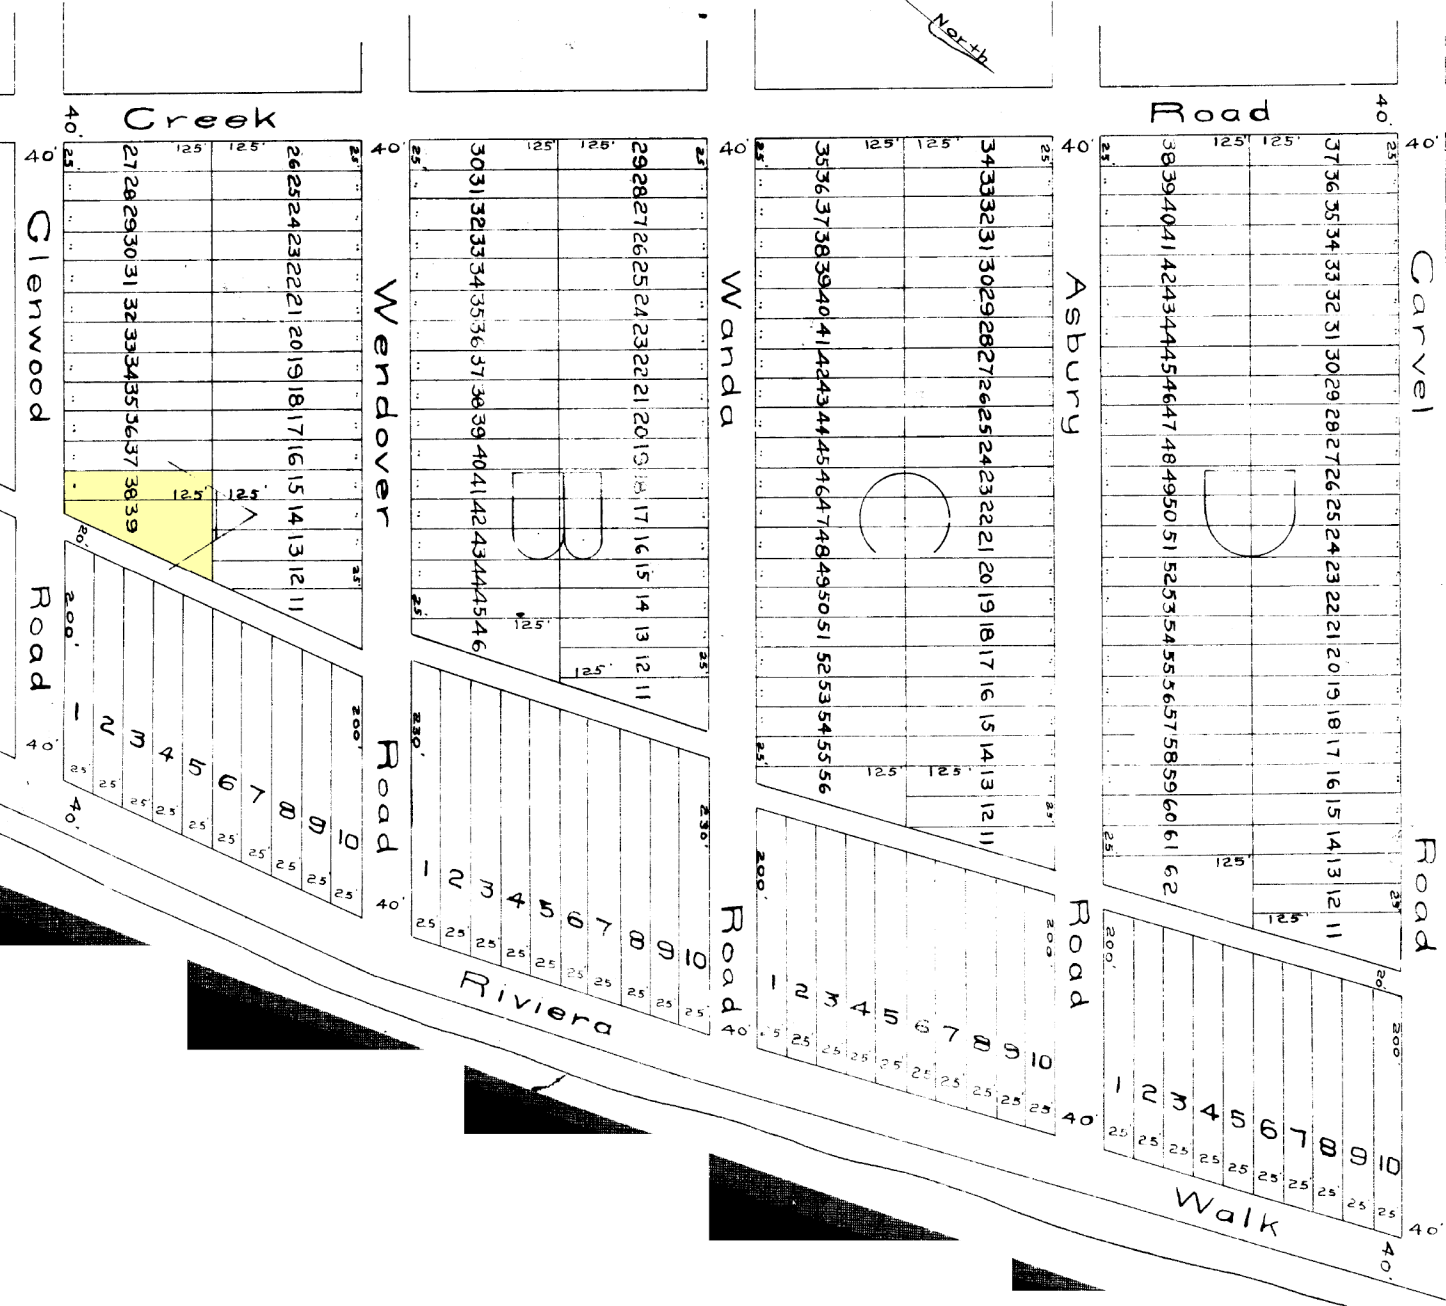

Scale 1" = 100' North