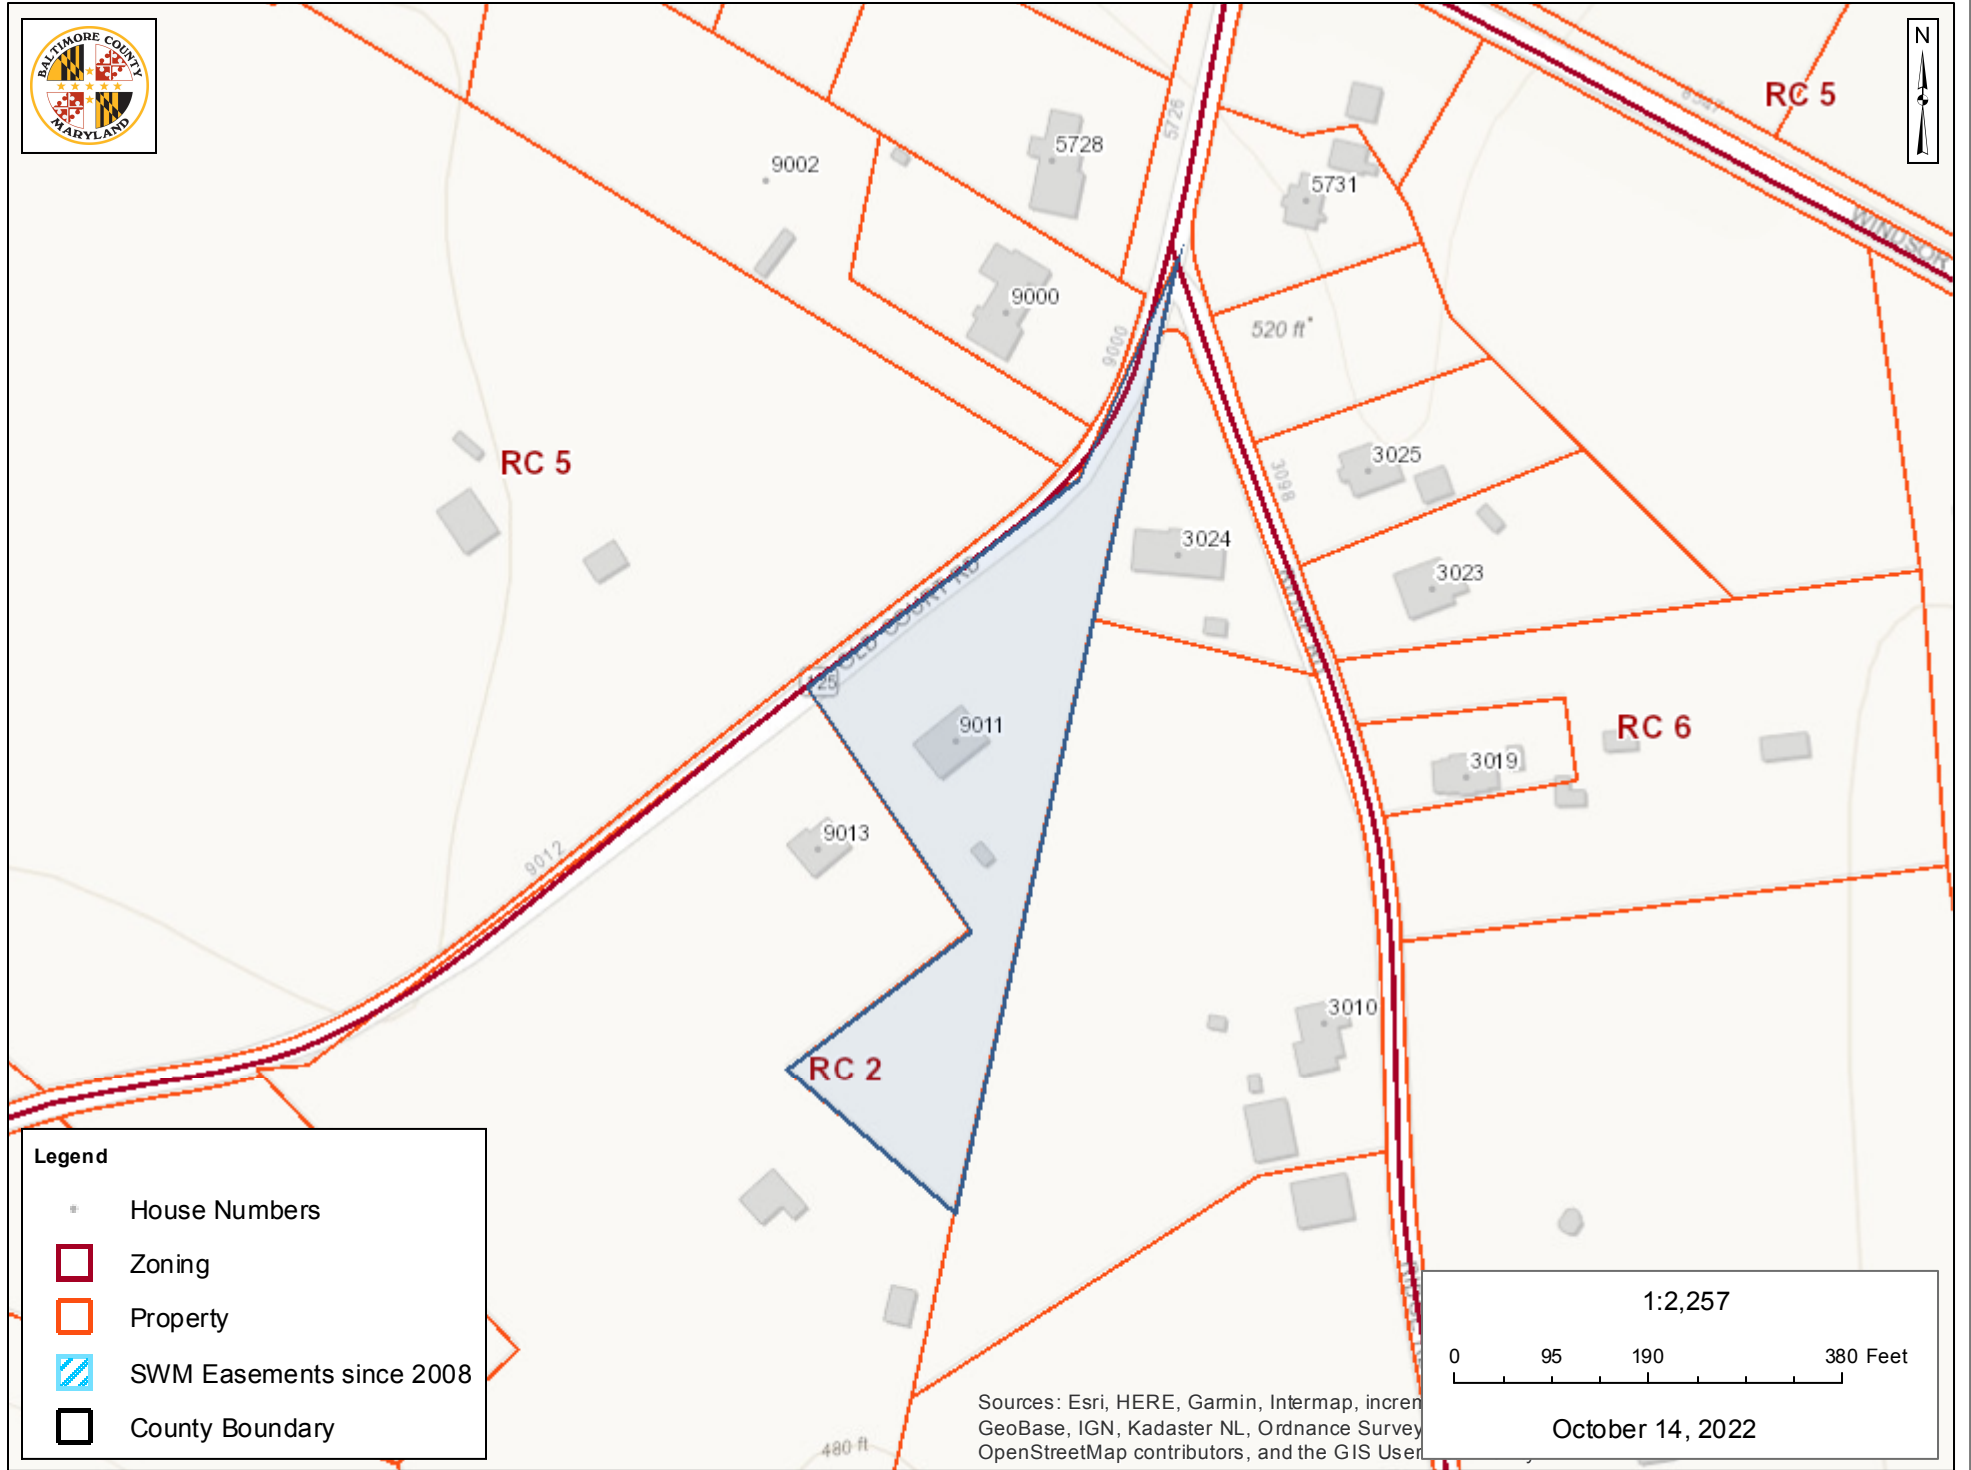

# Zoning Map - Baltimore County - My Neighborhood

**Legend**

- House Numbers
- Zoning
- Property
- ▨ SWM Easements since 2008
- County Boundary

Sources: Esri, HERE, Garmin, Intermap, increment P Corp., GEBCO, USGS, AeroGRID, IGN, Kadaster NL, Ordnance Survey, Esri, DeLorme, NAVTEQ, Swisstopo, Mapbox Labs, Streeteka, AeroGRID, IGN, Esri, DeLorme, NAVTEQ, OpenStreetMap contributors, and the GIS User Community