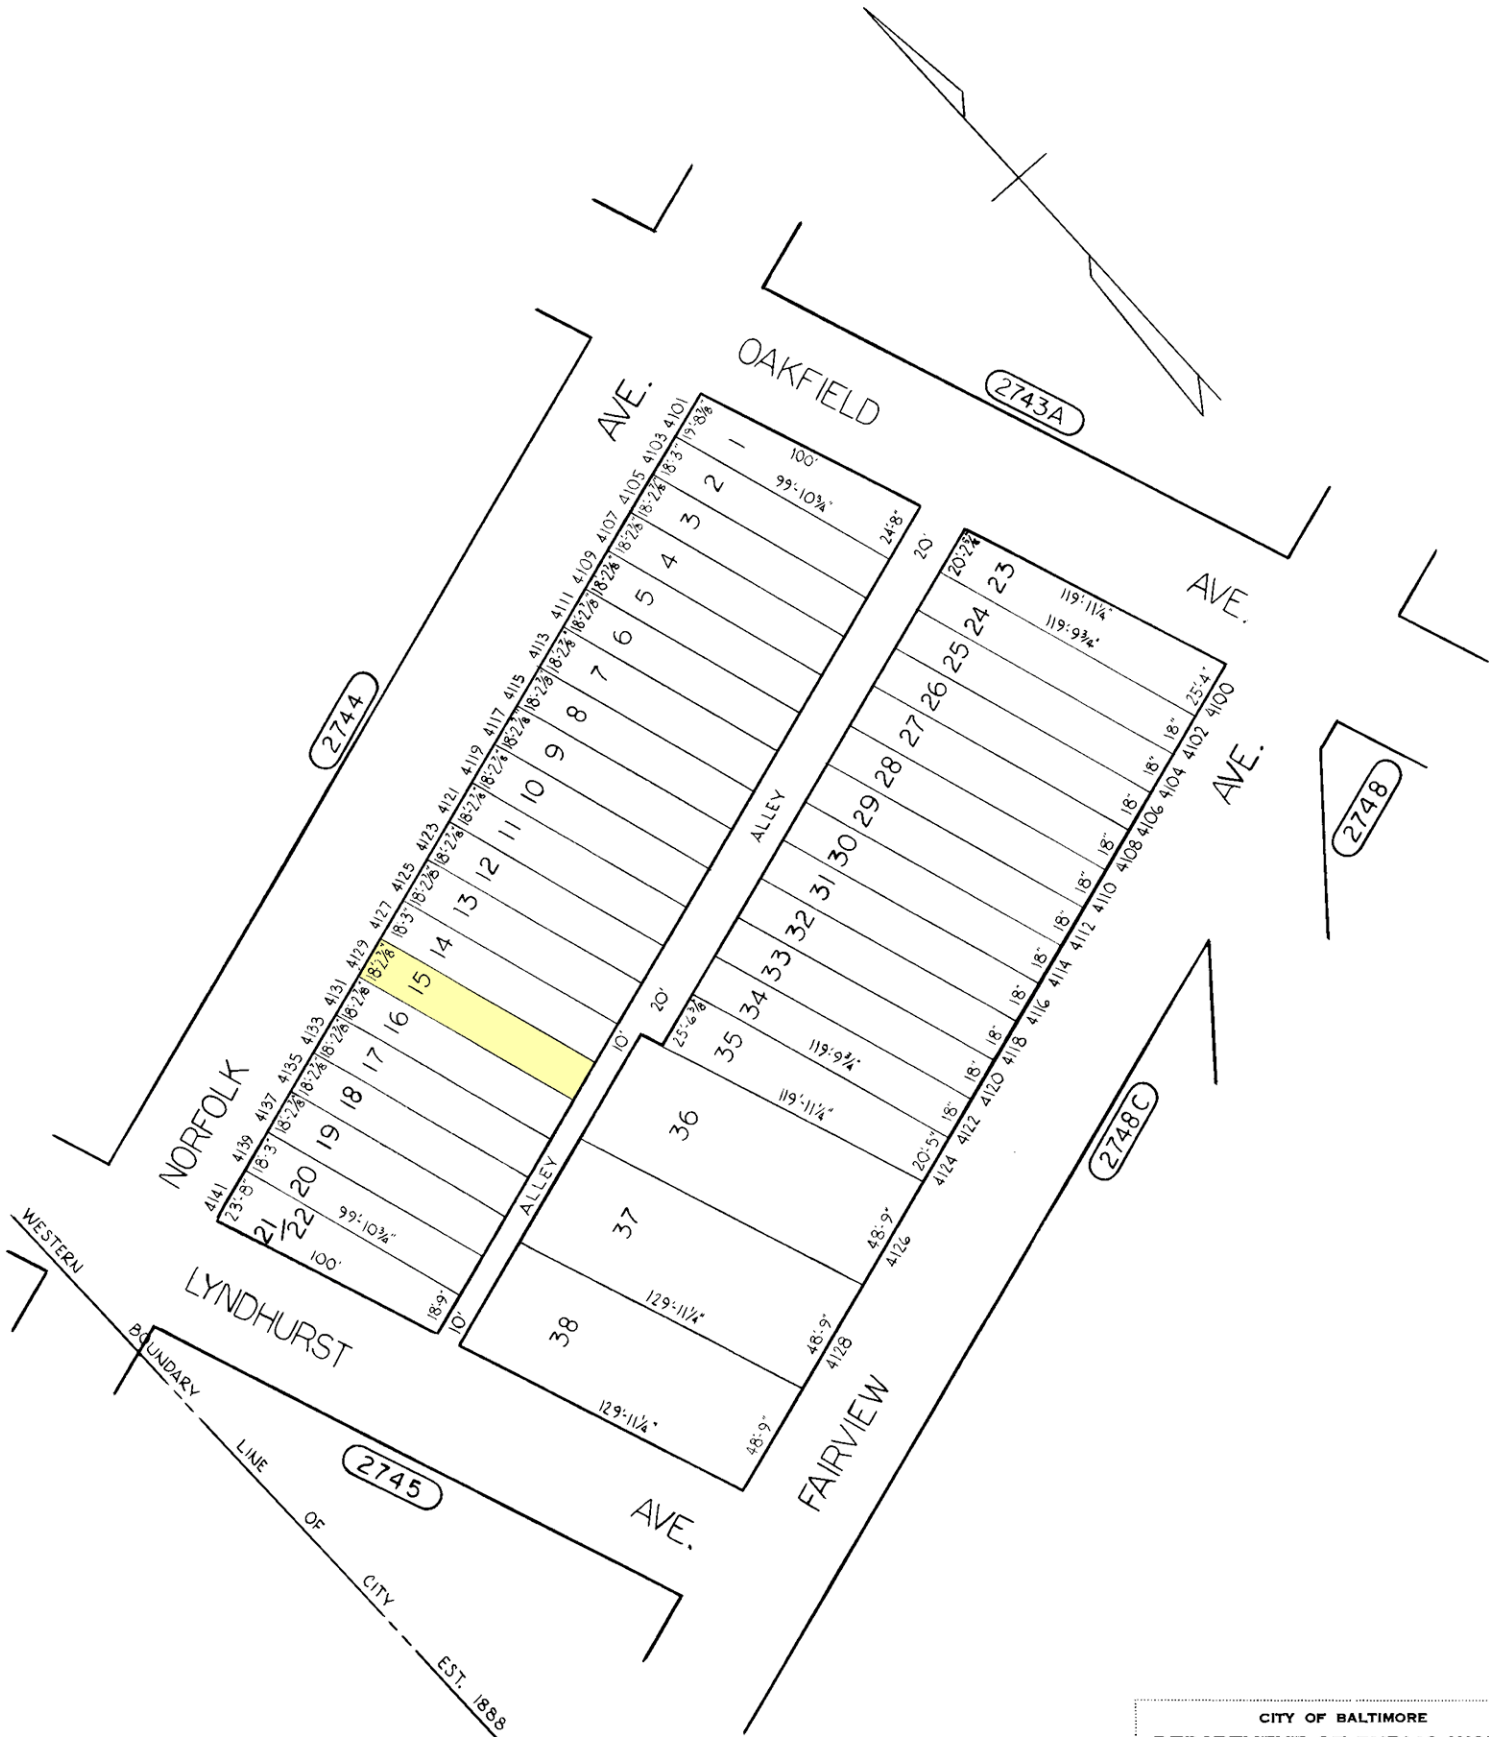

REVISIONS

2744

2743A

2748

2748C

2745

TRACED BY R. K.  
 LETTERED BY R. K.  
 CHECKED BY

**NOTICE**  
 THIS IS A REAL PROPERTY PLAT AS PROVIDED FOR UNDER ARTICLE 76(d) OF THE CITY CHARTER IT IS COMPILED FROM TITLE AND OTHER SOURCES AND IS NOT AN AUTHENTIC SURVEY.

CITY OF BALTIMORE  
 DEPARTMENT OF PUBLIC WORKS  
 PROPERTY LOCATION DIVISION  
 WARD **15** SECTION **2**  
 BLOCK **2744-A**  
 SCALE 1"=50'-0" DATE OCT. 1967.