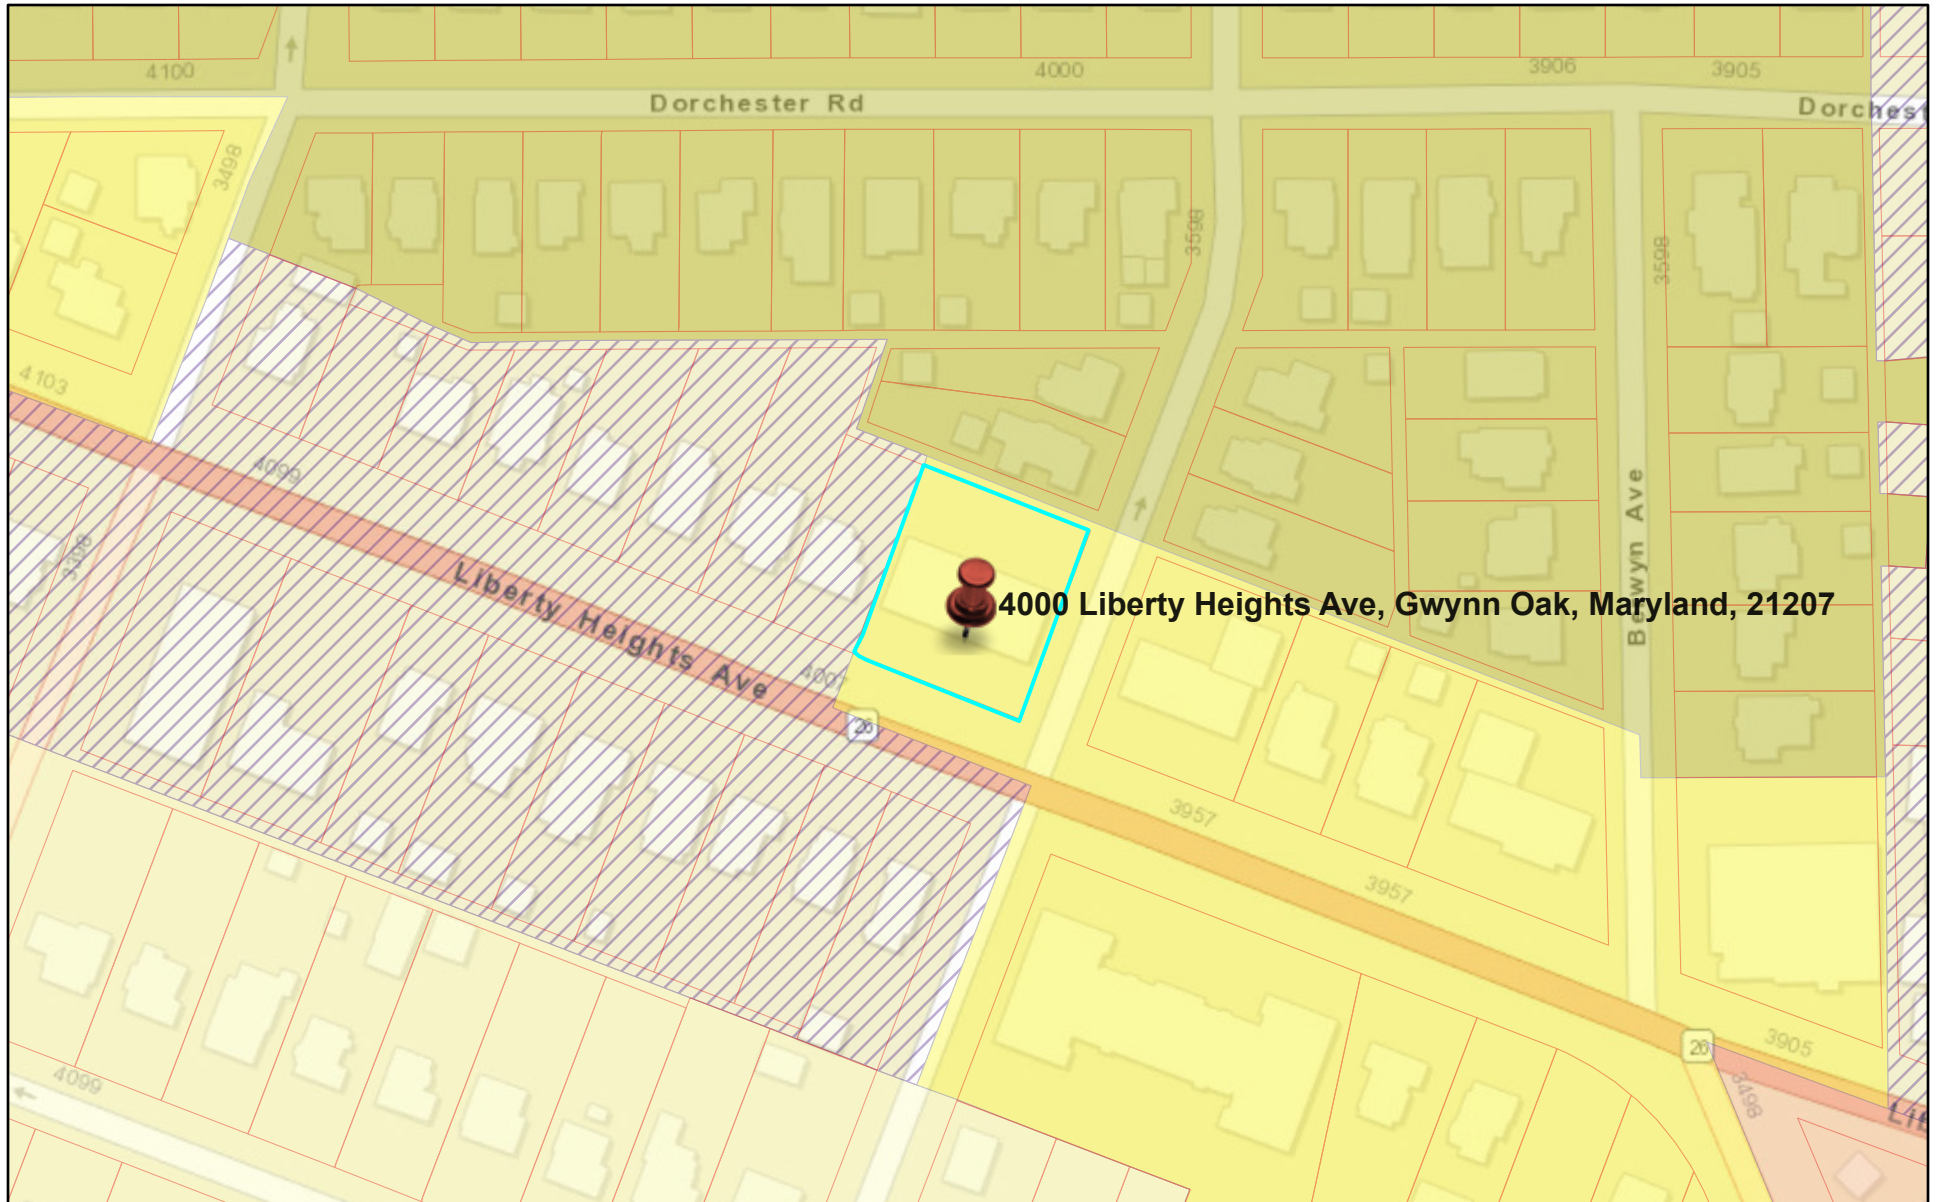

Zoning Map

April 6, 2021

- | | | |
|-------------------------------|----------|----------|
| Property Information_Layer113 | R-1-E | R-4/D-MU |
| Zoning_Layer104 C-2 | R-3 | R-5 |
| | R-3/D-MU | |

1:2,081

City of Baltimore, Baltimore County Government, VITA, Esri, HERE, Garmin,

enter
Copyright 2017